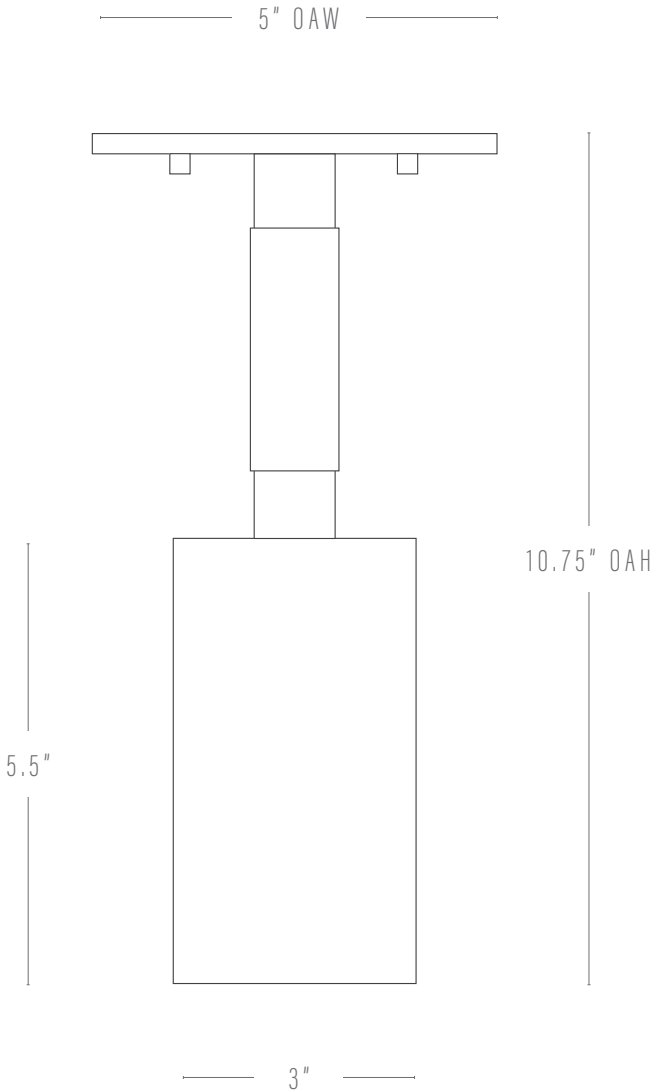

AVERY PENDANT 10.75"

PROUDLY MADE TO ORDER IN GEORGIA

KATY SKELTON™

+1 347 930 9363 | info@katyskelton.com | katyskelton.com