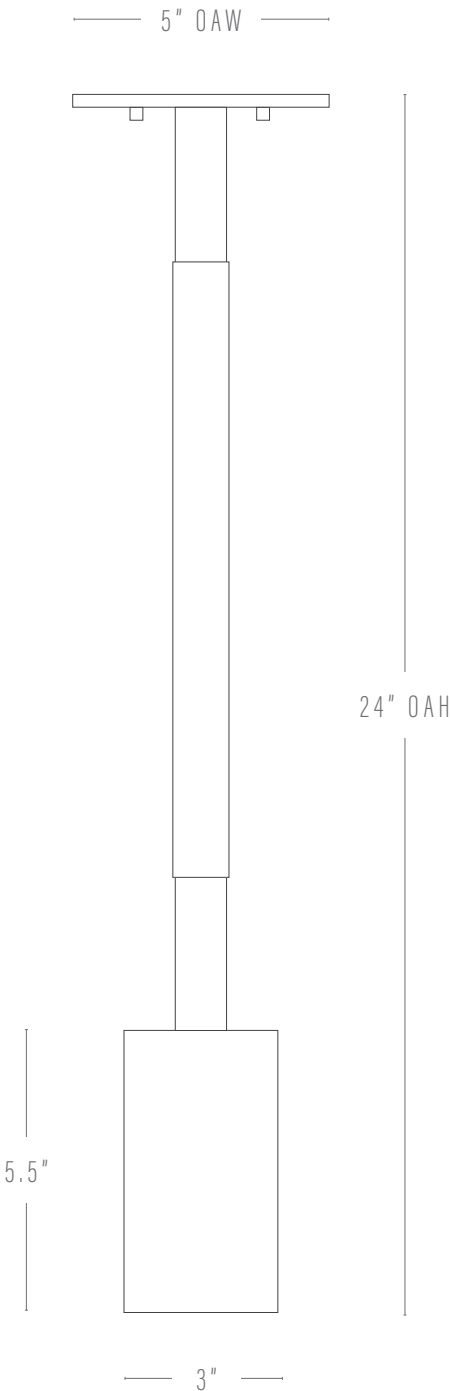

AVERY PENDANT 24"

PROUDLY MADE TO ORDER IN GEORGIA

KATY SKELTON™

+1 347 930 9363 | info@katyskelton.com | katyskelton.com