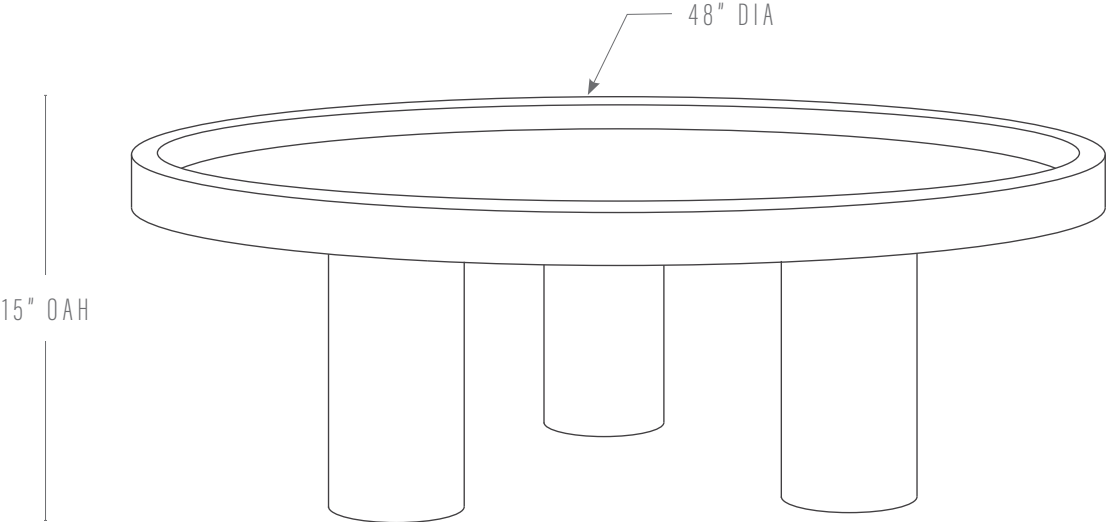

BRADY COFFEE TABLE 48"

PROUDLY MADE TO
ORDER IN MARYLAND

KATY SKELTON™

+1 347 930 9363 | info@katyskelton.com | katyskelton.com