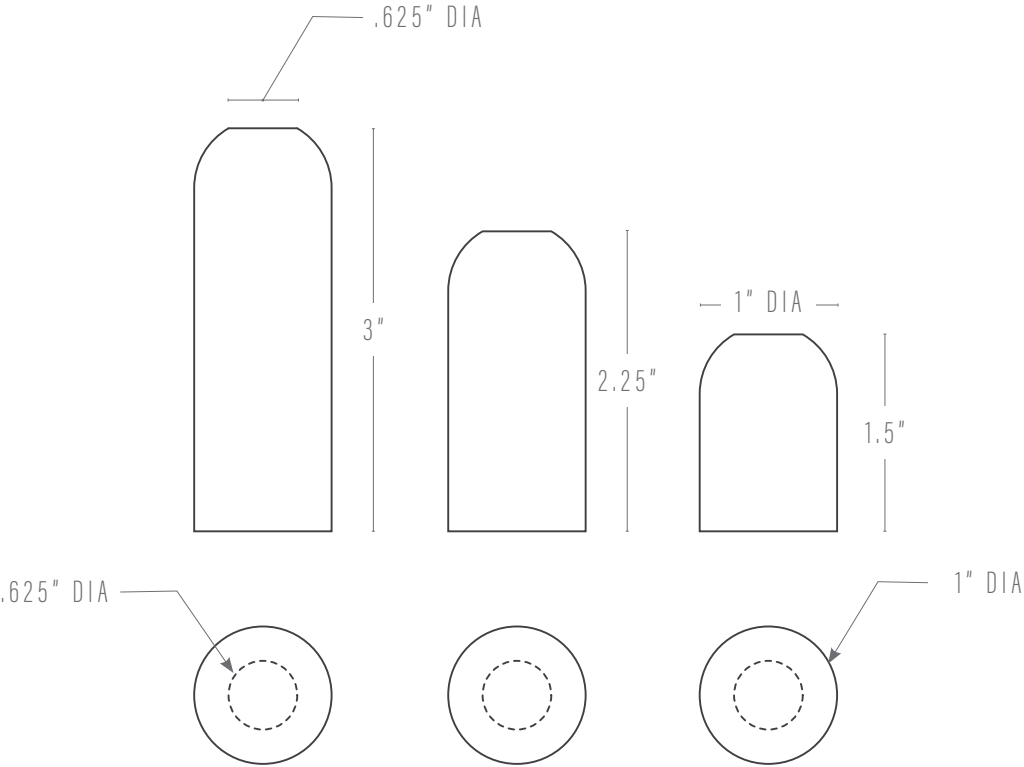

DINNER PARTY DOME CANDLE HOLDER SET

PROUDLY MADE TO
ORDER IN GEORGIA

KATY SKELTON™

+1 347 930 9363 | info@katyskelton.com | katyskelton.com