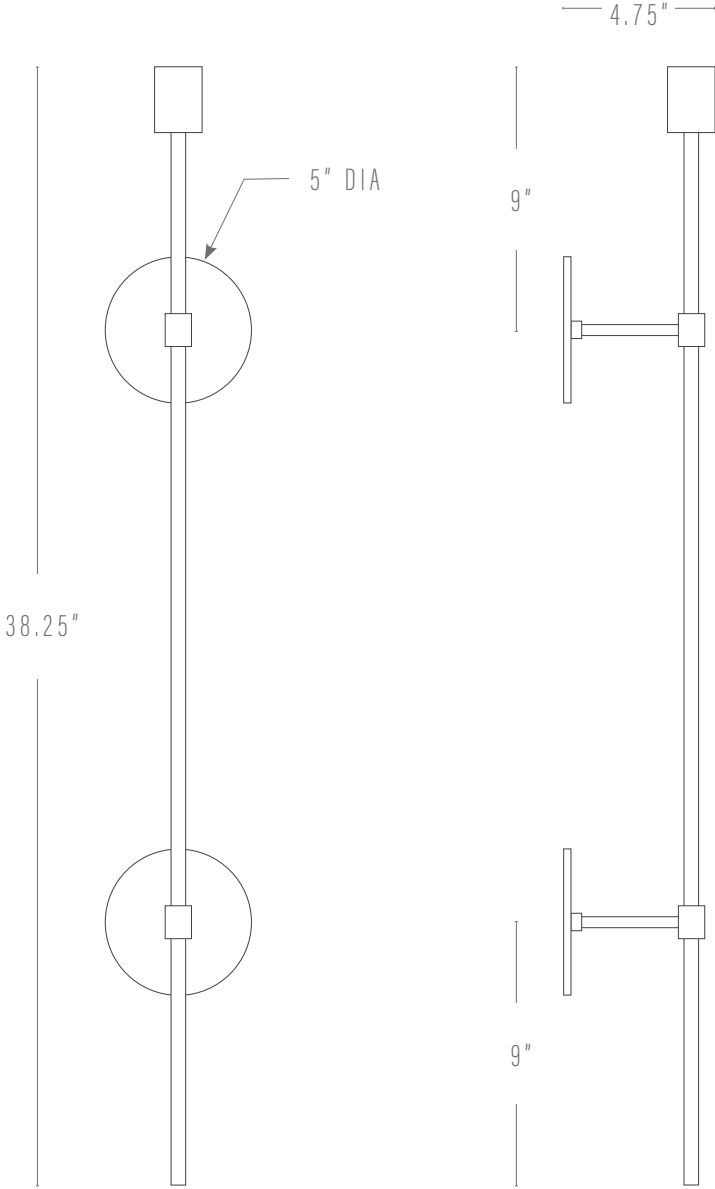

LINEAR LIGHT

PROUDLY MADE TO ORDER IN GEORGIA

*THIS FIXTURE WILL BE WIRED FOR A JUNCTION BOX THROUGH THE TOP BACKPLATE.

KATY SKELTON™

+1 347 930 9363 | info@katyskelton.com | katyskelton.com