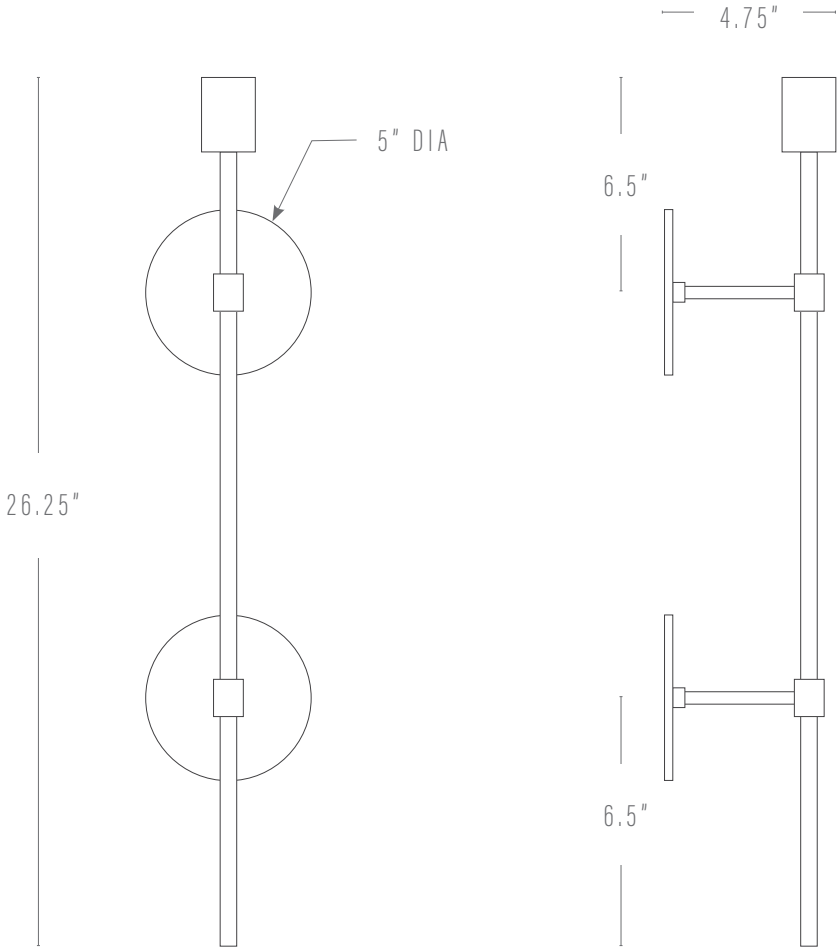

LINEAR LIGHT

PROUDLY MADE TO ORDER IN GEORGIA

*THIS FIXTURE WILL BE WIRED FOR A JUNCTION BOX THROUGH THE TOP BACKPLATE.

KATY SKELTON™

+1 347 930 9363 | info@katyskelton.com | katyskelton.com