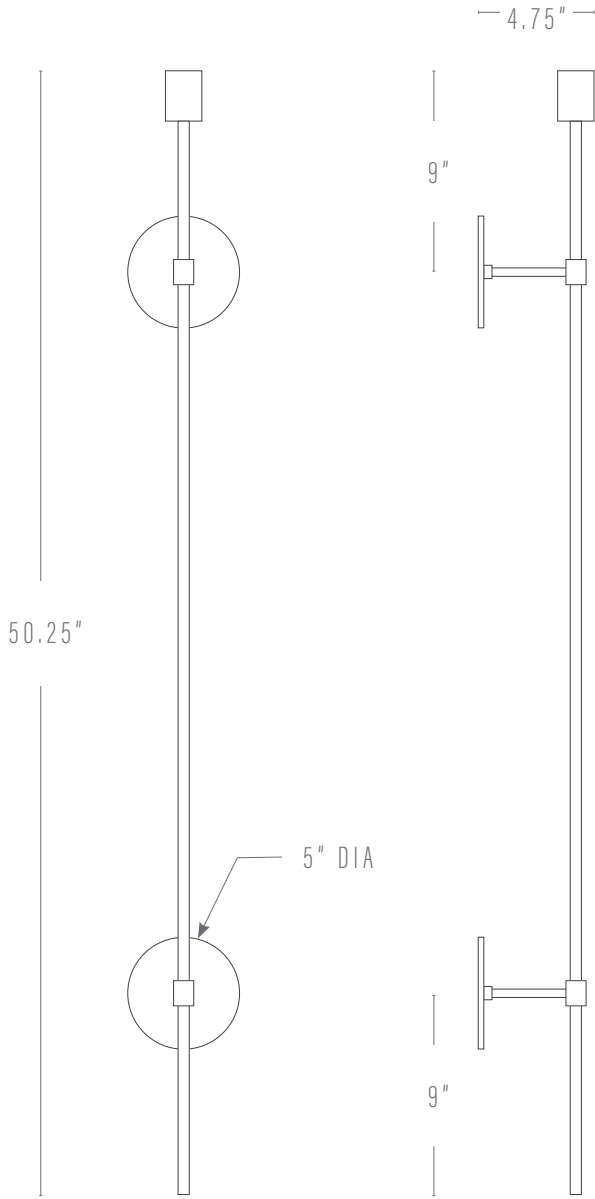

LINEAR LIGHT

PROUDLY MADE TO ORDER IN GEORGIA

*THIS FIXTURE WILL BE WIRED FOR A JUNCTION BOX THROUGH THE TOP BACKPLATE.

KATY SKELTON™

+1 347 930 9363 | info@katyskelton.com | katyskelton.com