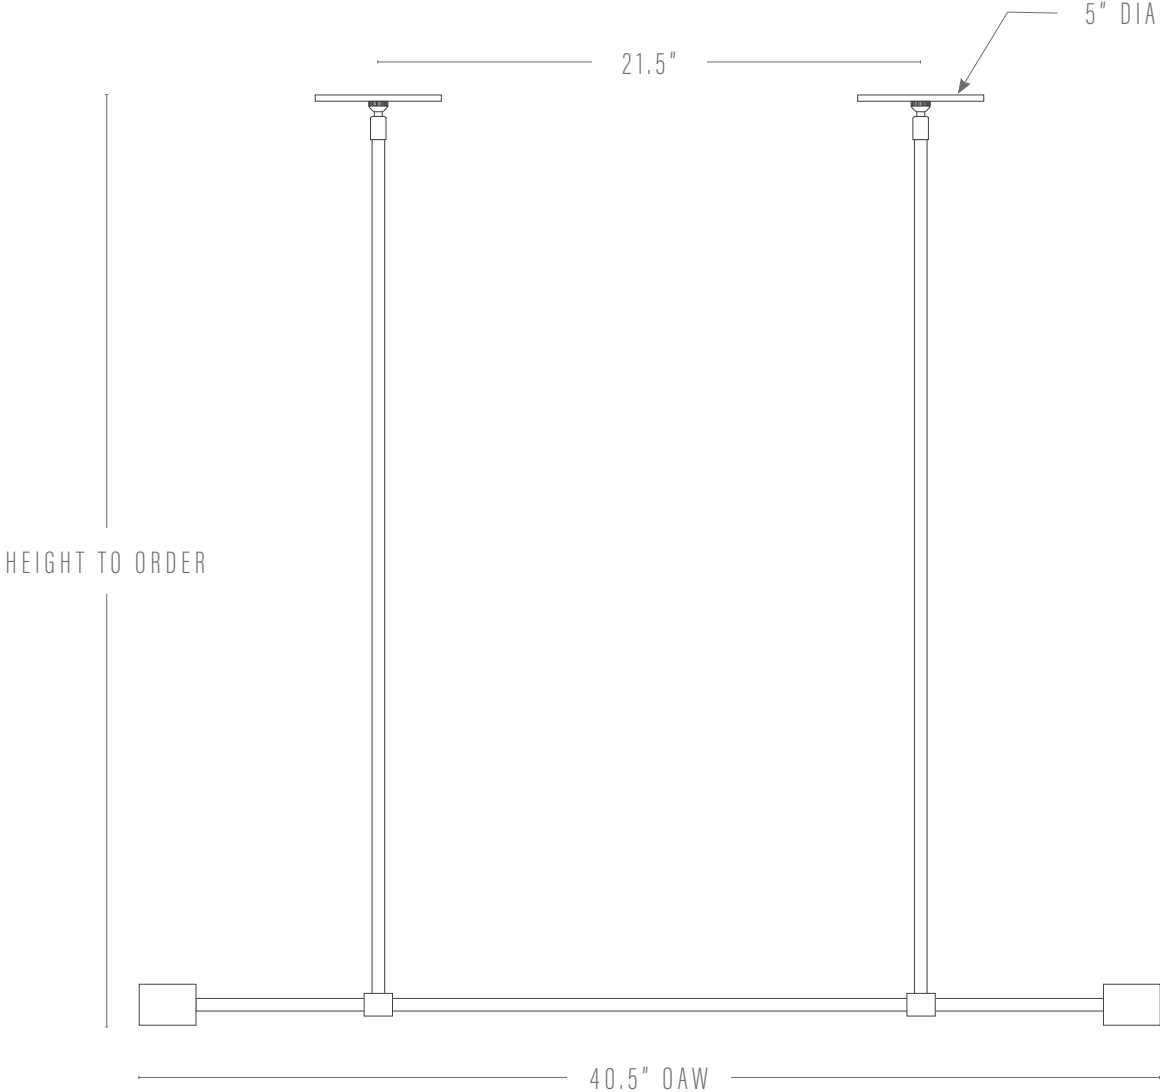

LINEAR PENDANT

PROUDLY MADE TO ORDER IN GEORGIA

KATY SKELTON™

+1 347 930 9363 | info@katyskelton.com | katyskelton.com