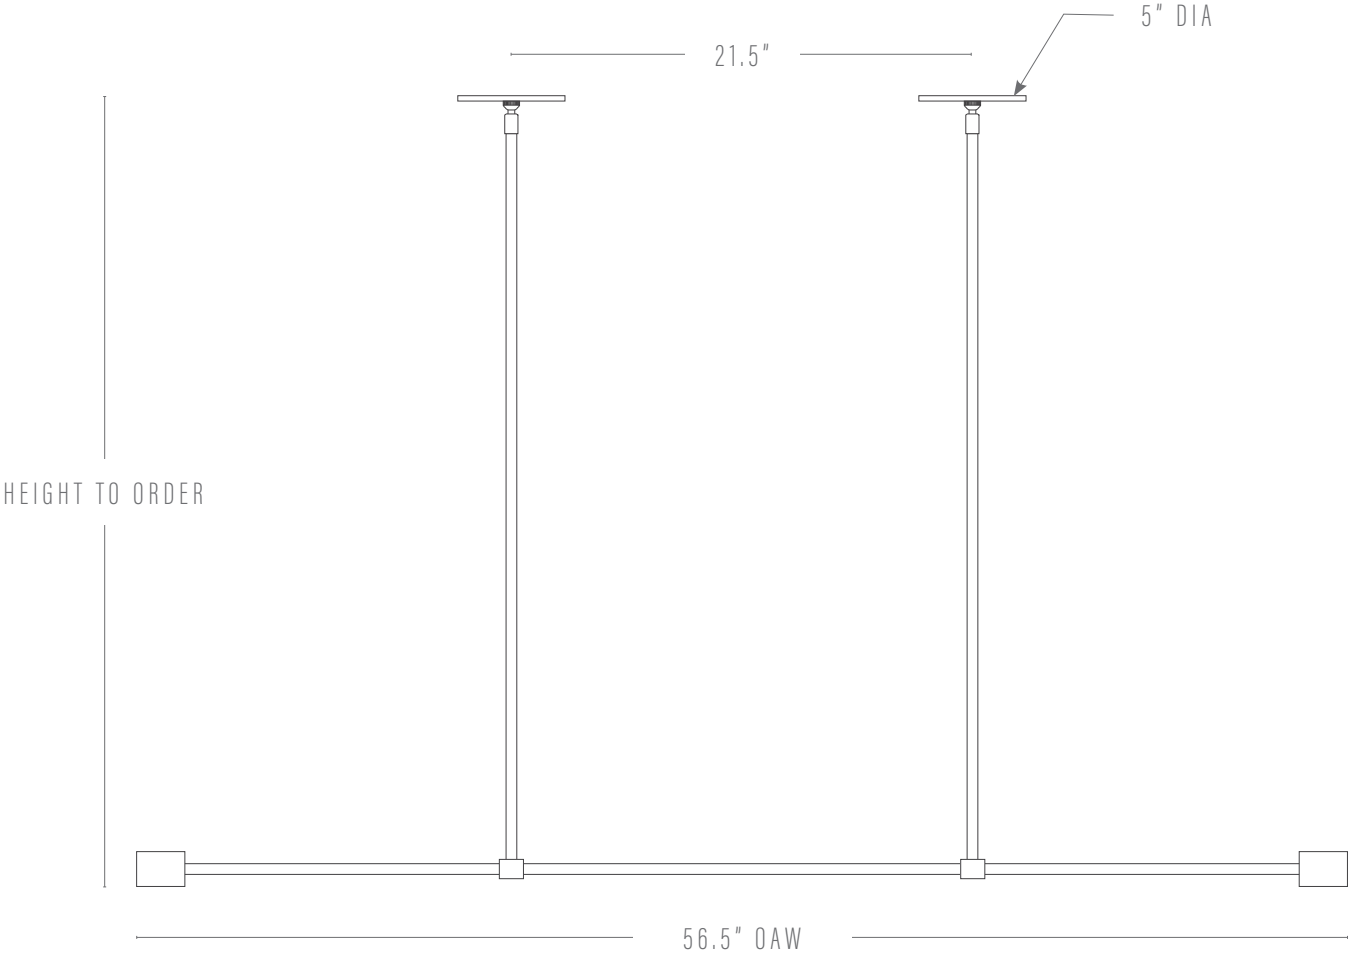

LINEAR PENDANT WIDE

PROUDLY MADE TO ORDER IN GEORGIA

KATY SKELTON™

+1 347 930 9363 | info@katyskelton.com | katyskelton.com