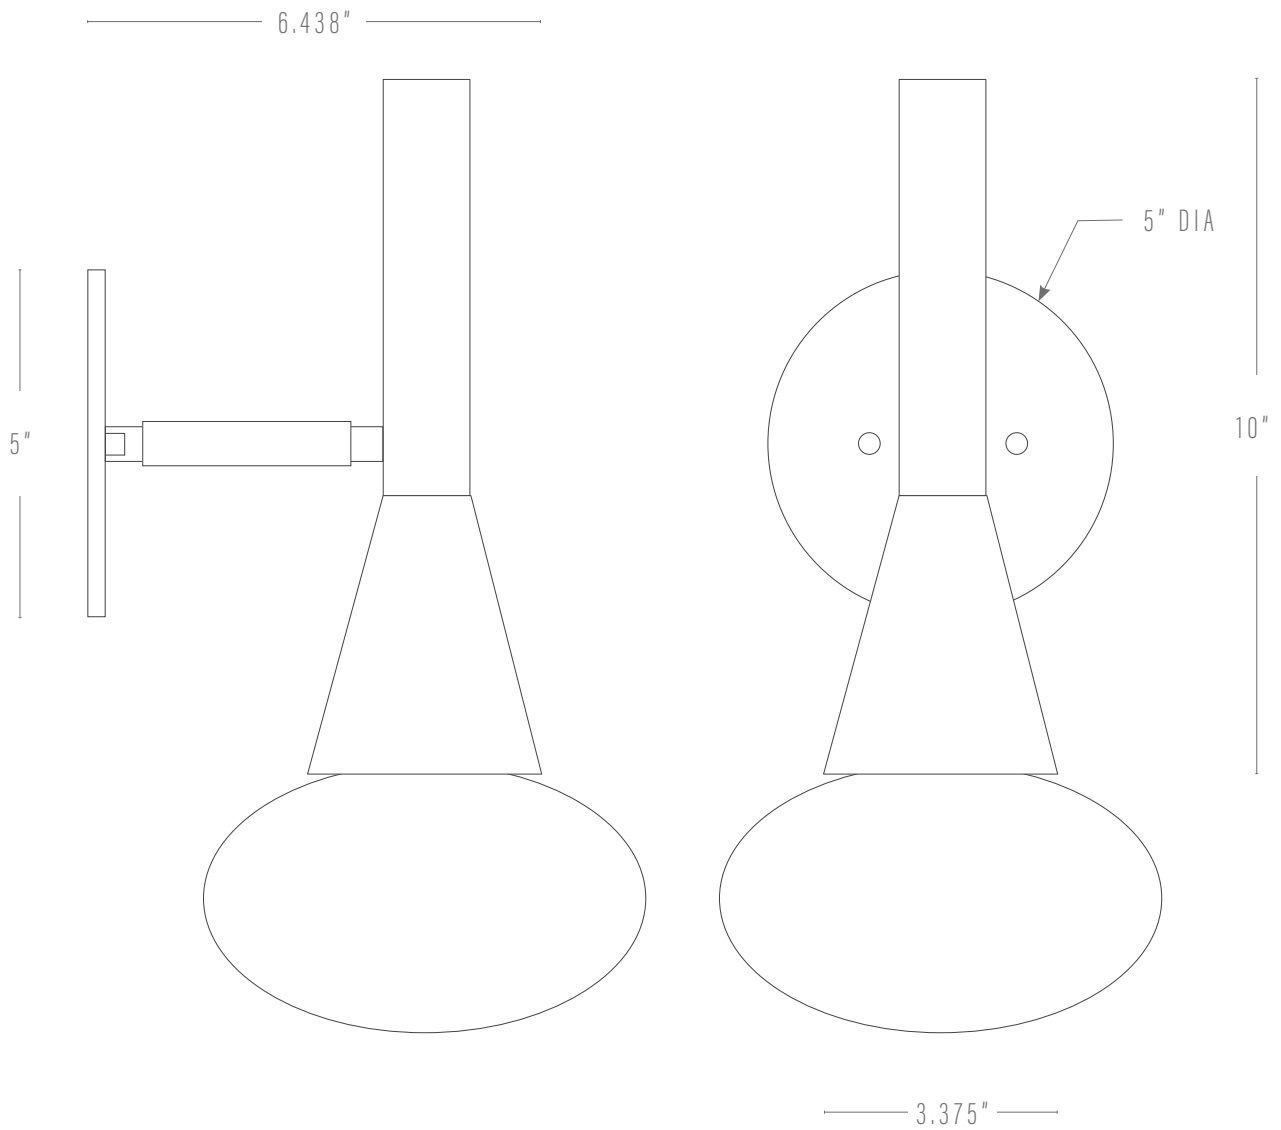

Pictured: Natural Brass, Black Leather

DIMENSIONS

Fixture: 5"w x 10"h x 6.438"d

Backplate: 5" dia x .25"d

FINISHES

Body: Aged Brass
Blackened Brass
Natural Brass

Leather: Black
White
Caramel

CUSTOMIZATIONS

Finishes may be customized upon request.

LAMPING

E26 socket, max wattage = 60w

(1) R51/6 watt LED (45w equivalent)/2700k/dimmable bulb included

UL Listed

MERCER SCONCE

PROUDLY MADE TO ORDER IN GEORGIA

KATY SKELTON™