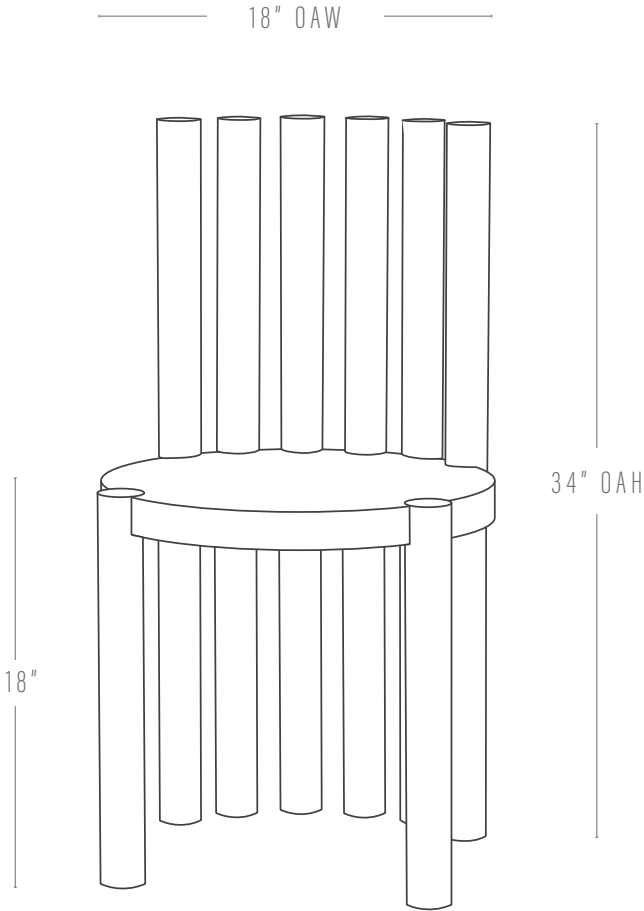

MILLEN CHAIR

PROUDLY MADE TO ORDER IN MARYLAND

KATY SKELTON™

+1 347 930 9363 | info@katyskelton.com | katyskelton.com