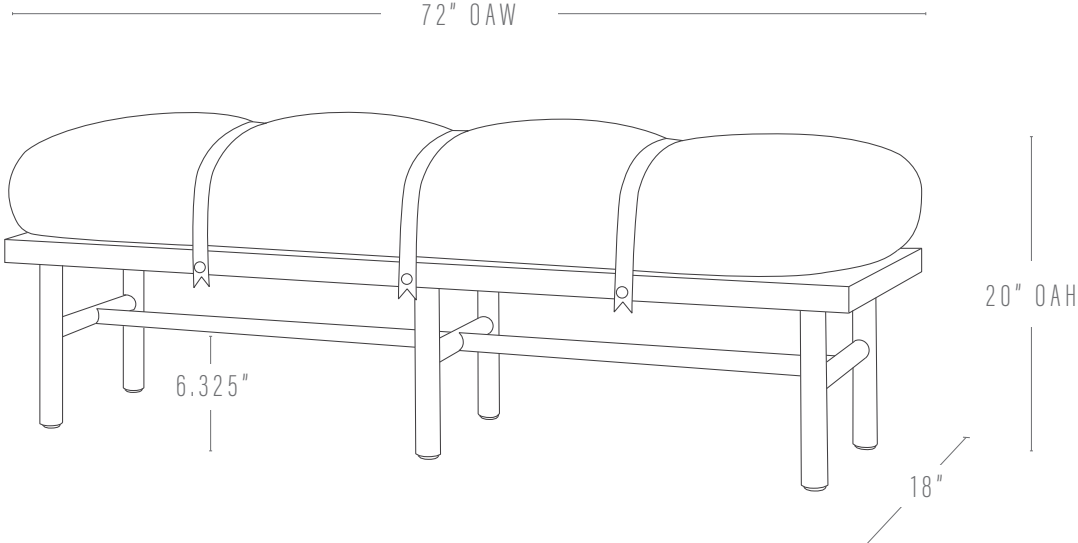

PROUDLY MADE TO ORDER IN
MARYLAND + NORTH CAROLINA

KATY SKELTON™

+1 347 930 9363 | info@katyskelton.com | katyskelton.com

SAFARI BENCH 72"

PROUDLY MADE TO ORDER IN
MARYLAND + NORTH CAROLINA

KATY SKELTON™

+1 347 930 9363 | info@katyskelton.com | katyskelton.com