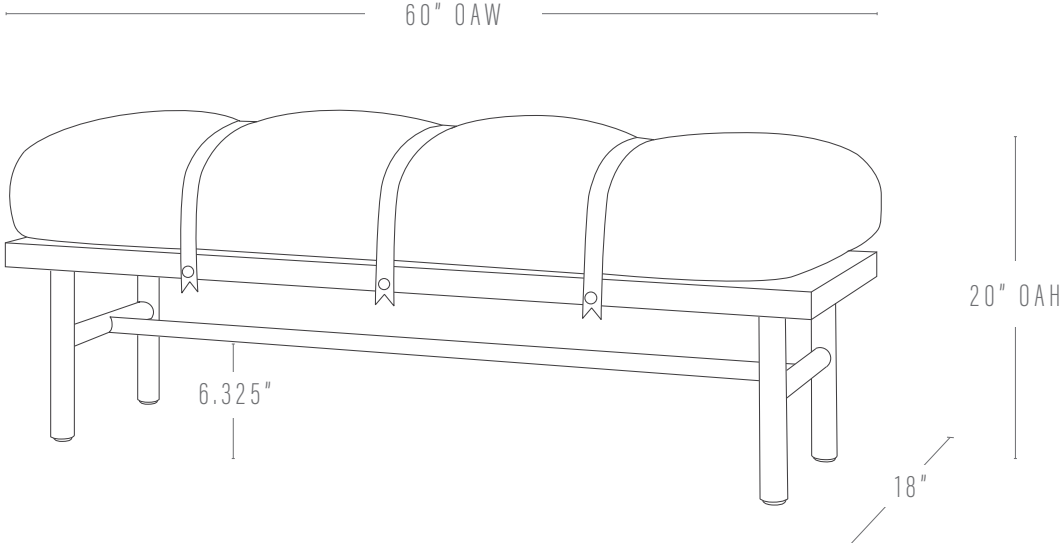

SAFARI BENCH 60"

PROUDLY MADE TO ORDER IN
MARYLAND + NORTH CAROLINA

KATY SKELTON™

+1 347 930 9363 | info@katyskelton.com | katyskelton.com