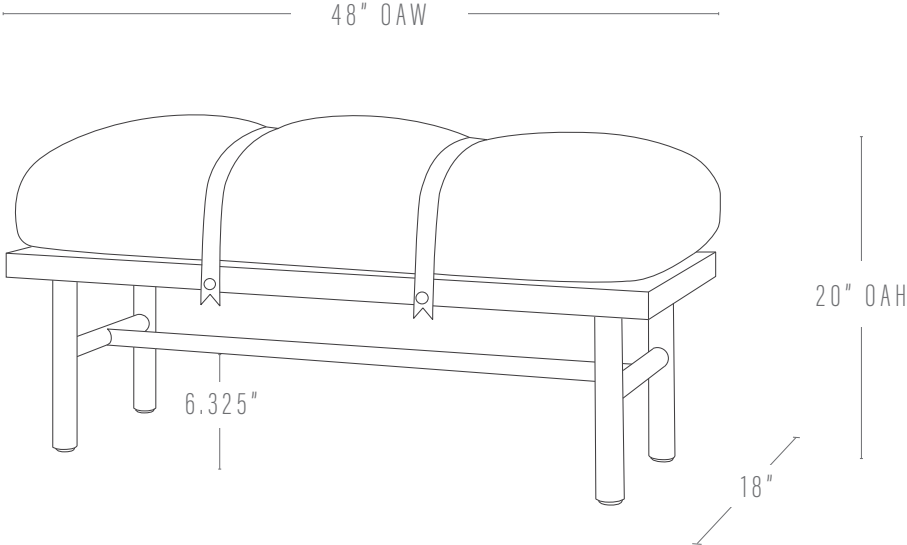

SAFARI BENCH 48"

PROUDLY MADE TO ORDER IN
MARYLAND + NORTH CAROLINA

KATY SKELTON™

+1 347 930 9363 | info@katyskelton.com | katyskelton.com