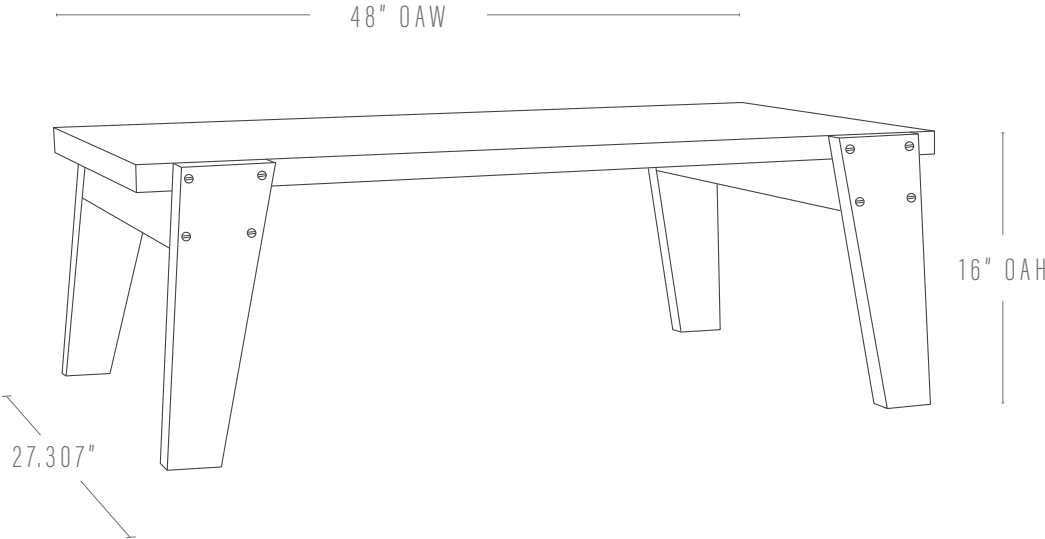

SAWHORSE COFFEE TABLE

PROUDLY MADE TO
ORDER IN MARYLAND

KATY SKELTON™

+1 347 930 9363 | info@katyskelton.com | katyskelton.com