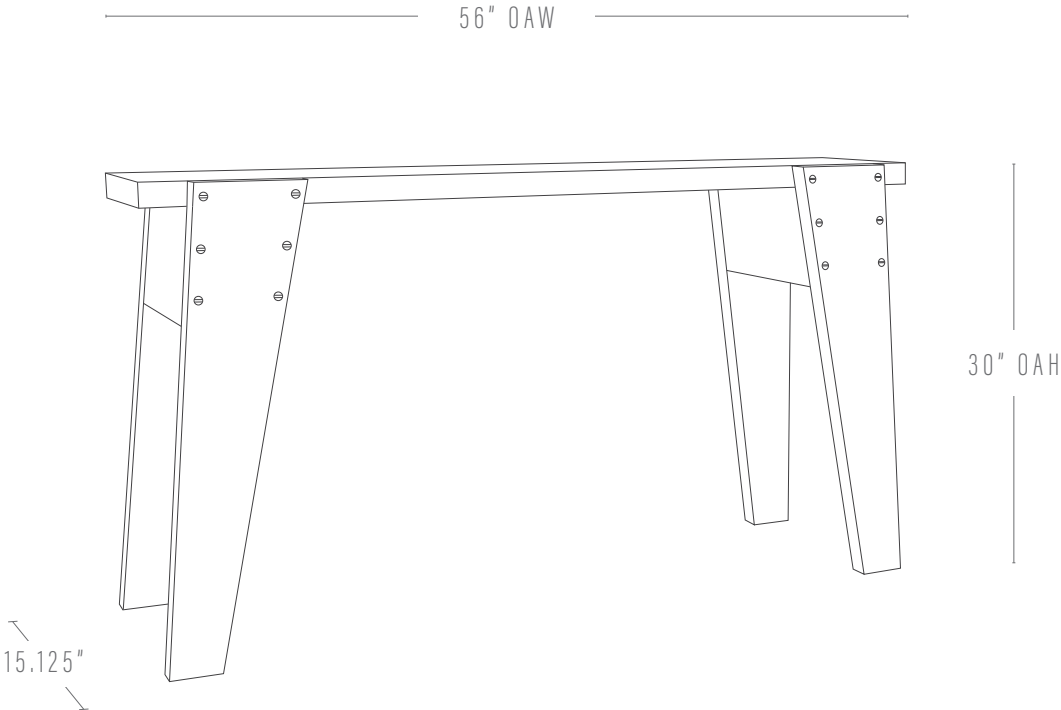

SAWHORSE CONSOLE TABLE

PROUDLY MADE TO
ORDER IN MARYLAND

KATY SKELTON™

+1 347 930 9363 | info@katyskelton.com | katyskelton.com