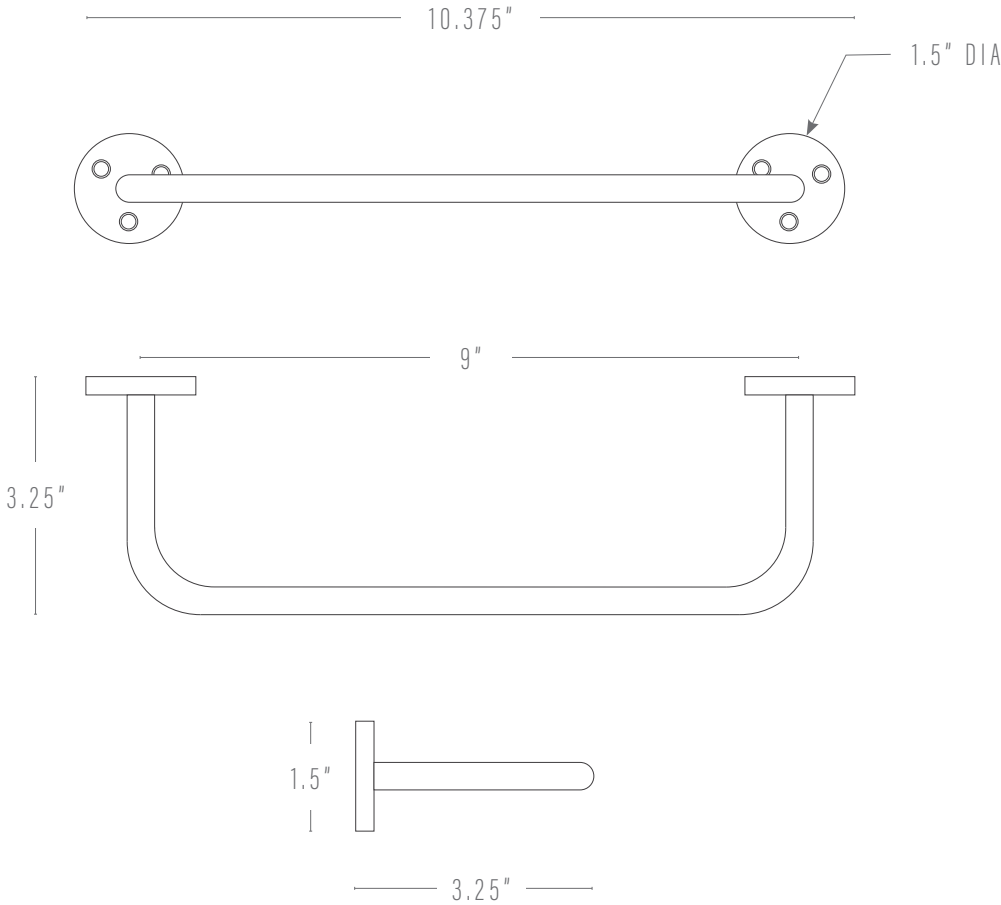

TOWEL BAR 9"

PROUDLY MADE TO ORDER IN GEORGIA

KATY SKELTON™

+1 347 930 9363 | info@katyskelton.com | katyskelton.com