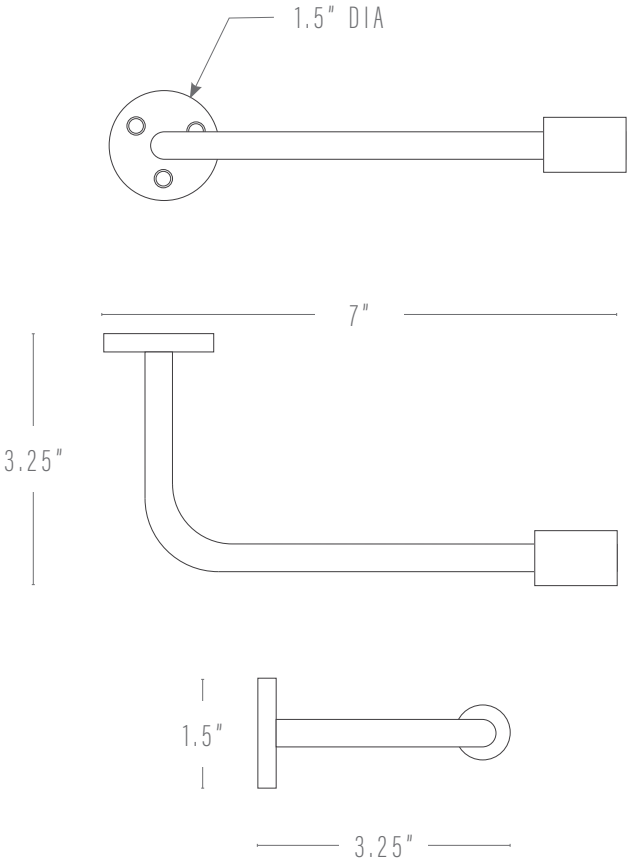

TOWEL BAR 7"

PROUDLY MADE TO ORDER IN GEORGIA

KATY SKELTON™

+1 347 930 9363 | info@katyskelton.com | katyskelton.com