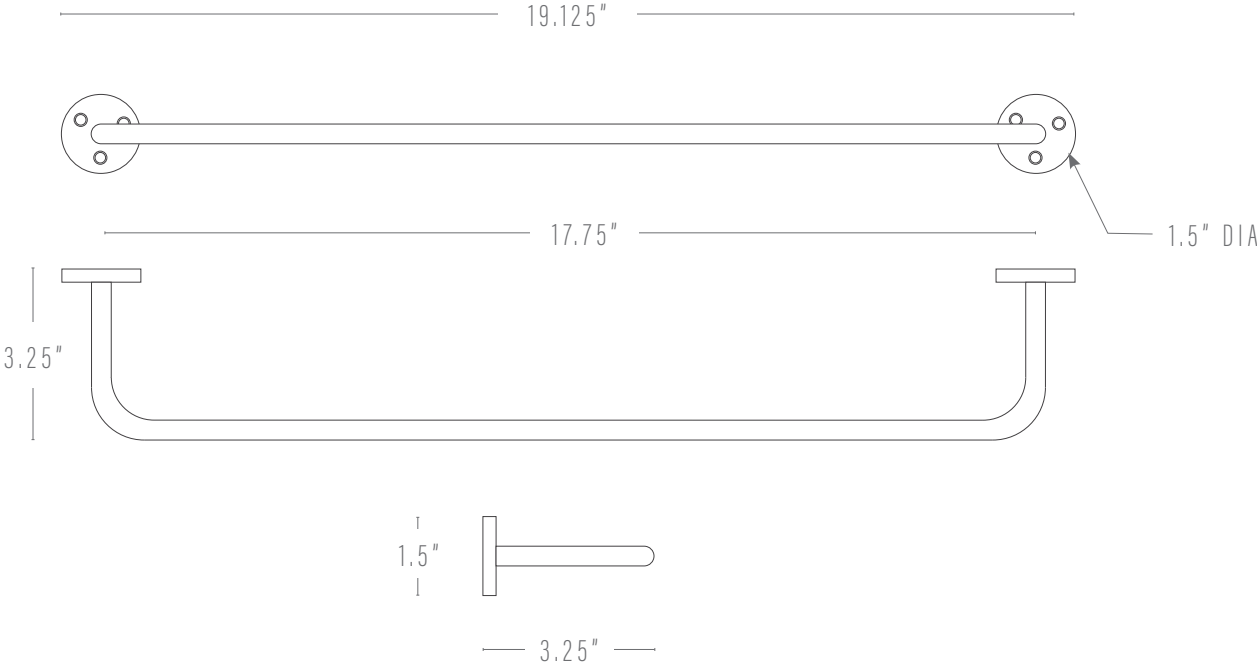

TOWEL BAR 17.75"

PROUDLY MADE TO ORDER IN GEORGIA

KATY SKELTON™

+1 347 930 9363 | info@katyskelton.com | katyskelton.com