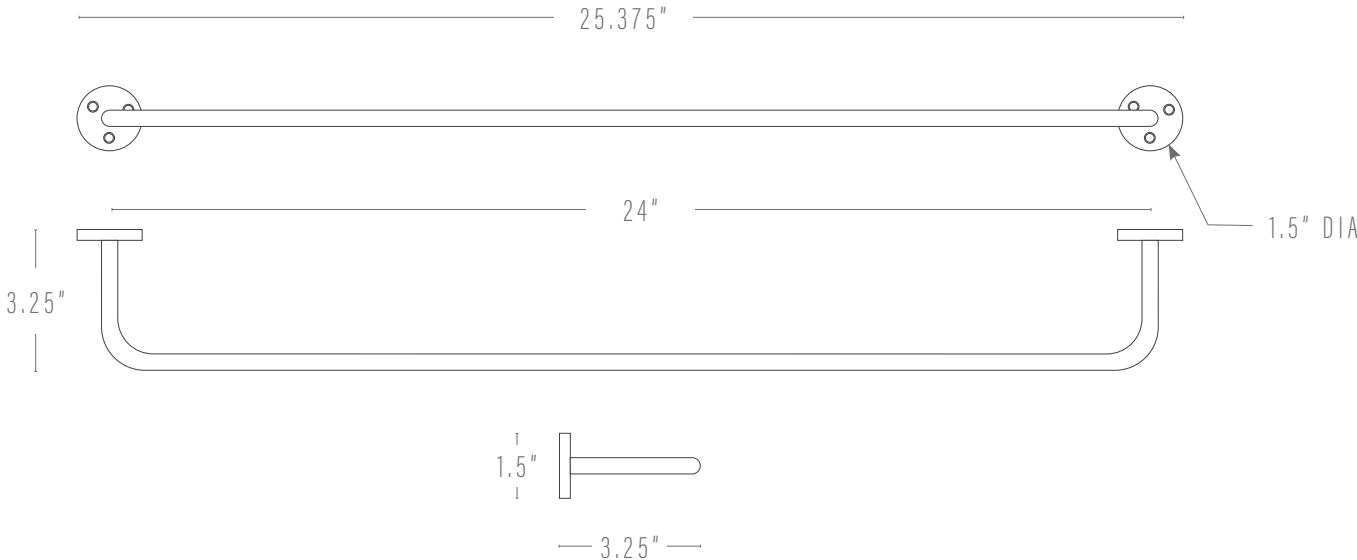

TOWEL BAR 24"

PROUDLY MADE TO ORDER IN GEORGIA

KATY SKELTON™

+1 347 930 9363 | info@katyskelton.com | katyskelton.com