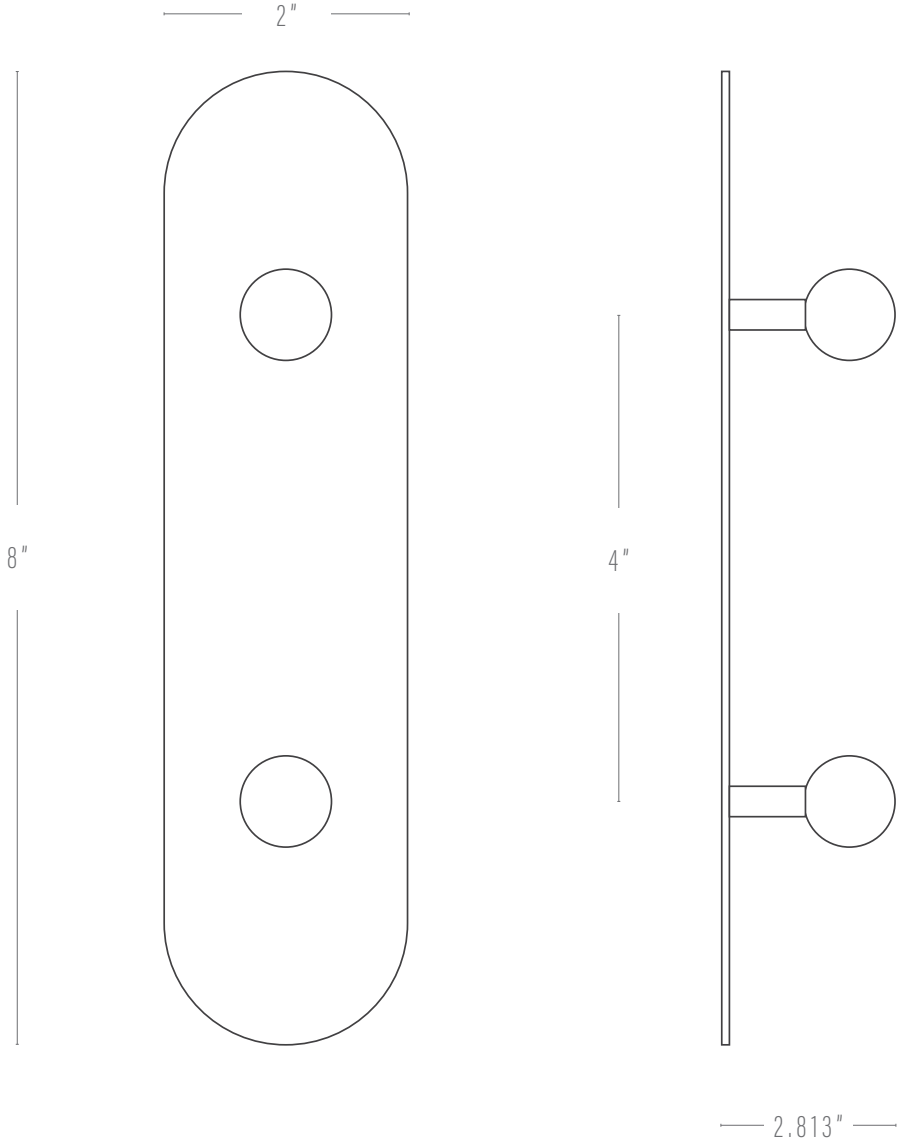

YORK HARDWARE 8"

PROUDLY MADE TO ORDER IN GEORGIA

KATY SKELTON™

+1 347 930 9363 | info@katyskelton.com | katyskelton.com