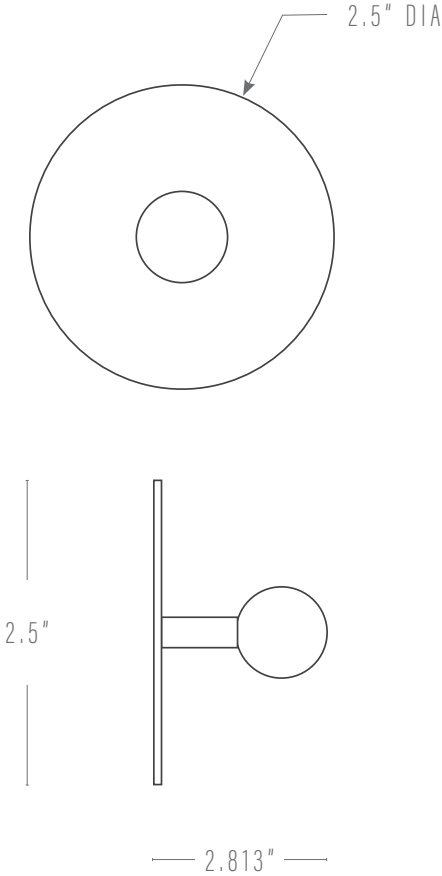

YORK HARDWARE 2.5"

PROUDLY MADE TO ORDER IN GEORGIA

KATY SKELTON™

+1 347 930 9363 | info@katyskelton.com | katyskelton.com