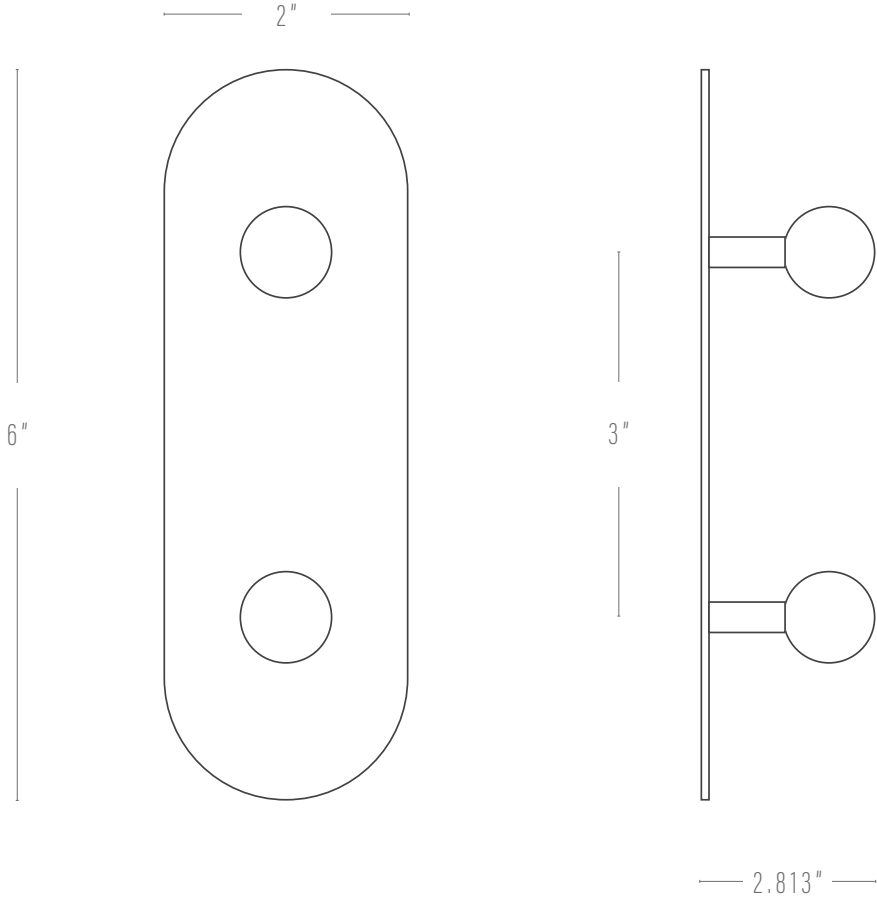

YORK HARDWARE 6"

PROUDLY MADE TO ORDER IN GEORGIA

KATY SKELTON™

+1 347 930 9363 | info@katyskelton.com | katyskelton.com