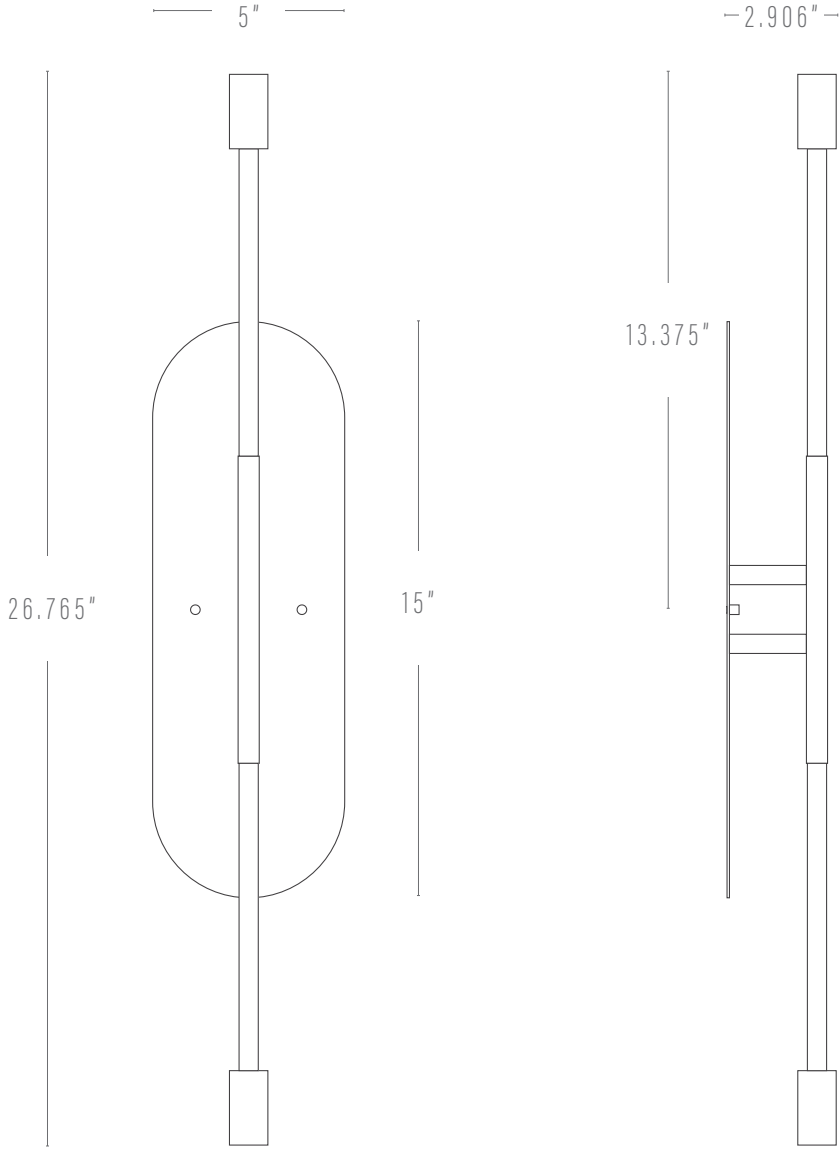

ANDERSON SCONCE

PROUDLY MADE TO ORDER IN GEORGIA

KATY SKELTON™

+1 347 930 9363 | info@katyskelton.com | katyskelton.com