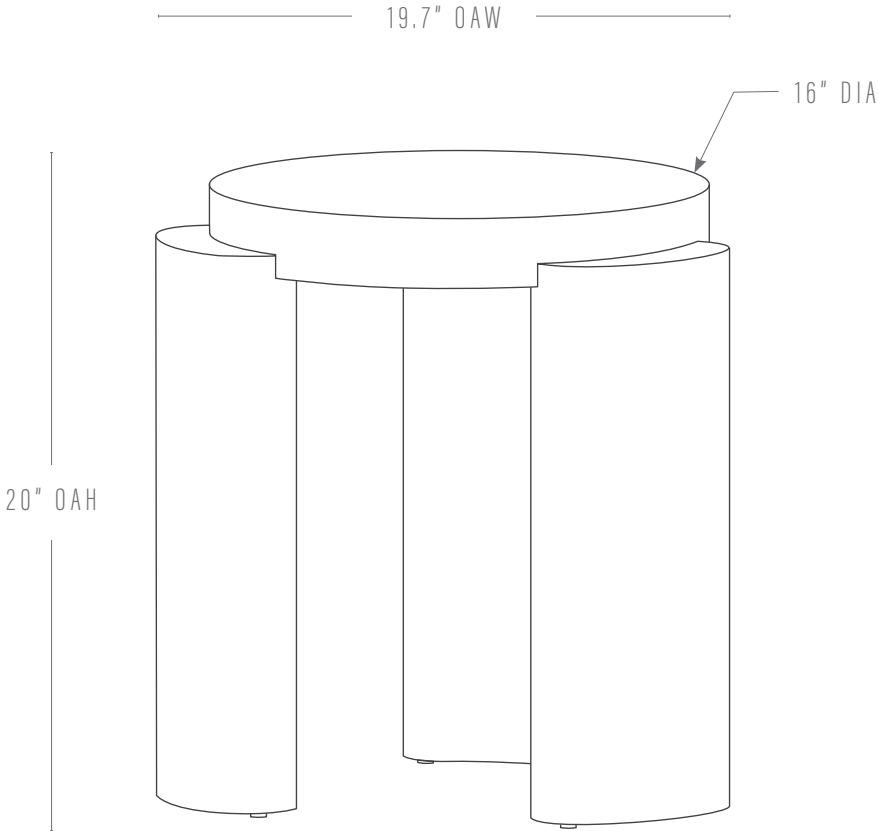

ARDSLEY SIDE TABLE

PROUDLY MADE TO ORDER IN MARYLAND

KATY SKELTON™

+1 347 930 9363 | info@katyskelton.com | katyskelton.com