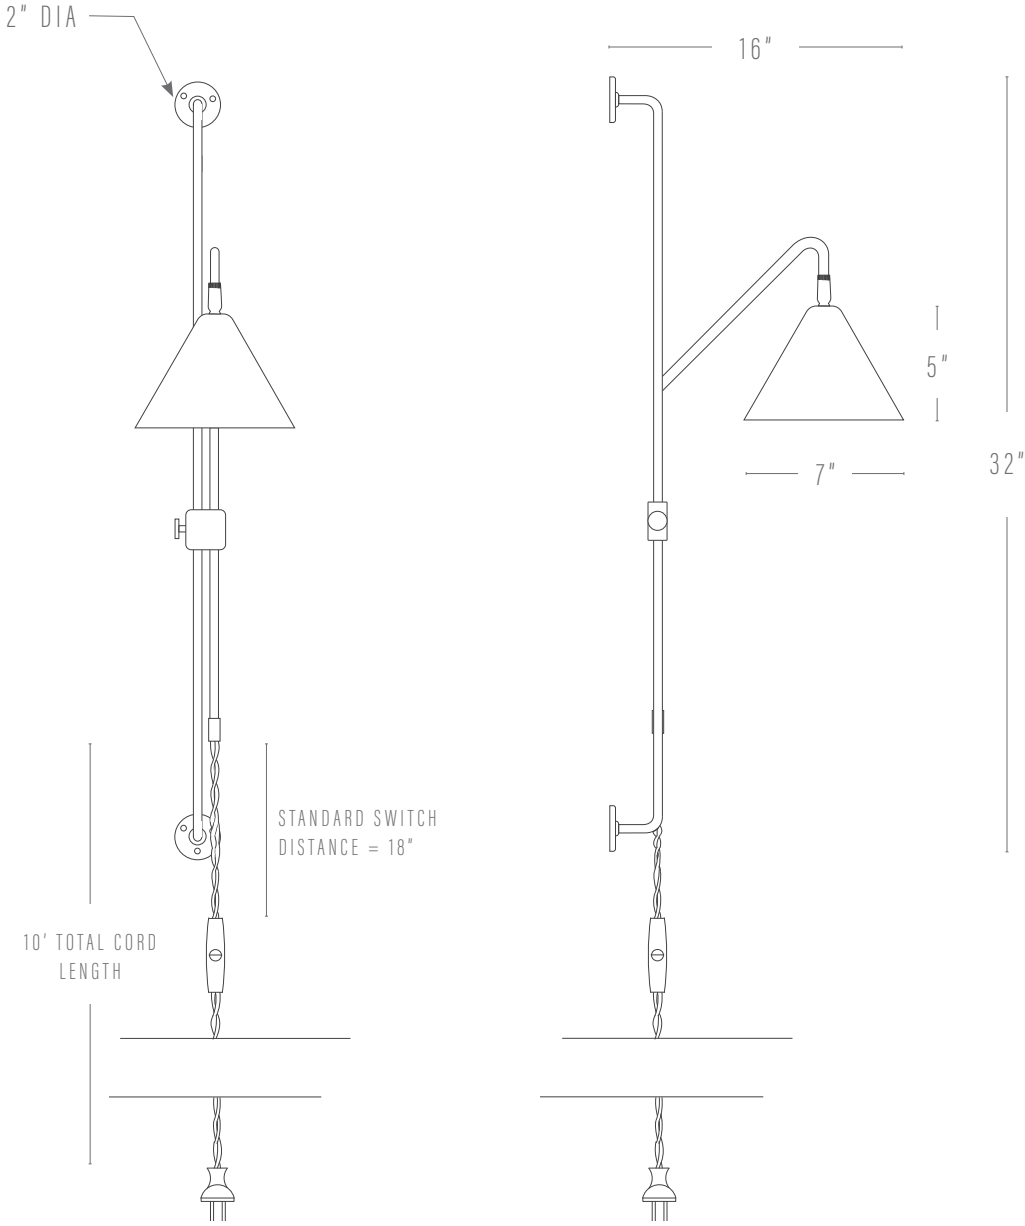

ARLO LIGHT

PROUDLY MADE TO ORDER IN GEORGIA

KATY SKELTON™

+1 347 930 9363 | info@katyskelton.com | katyskelton.com