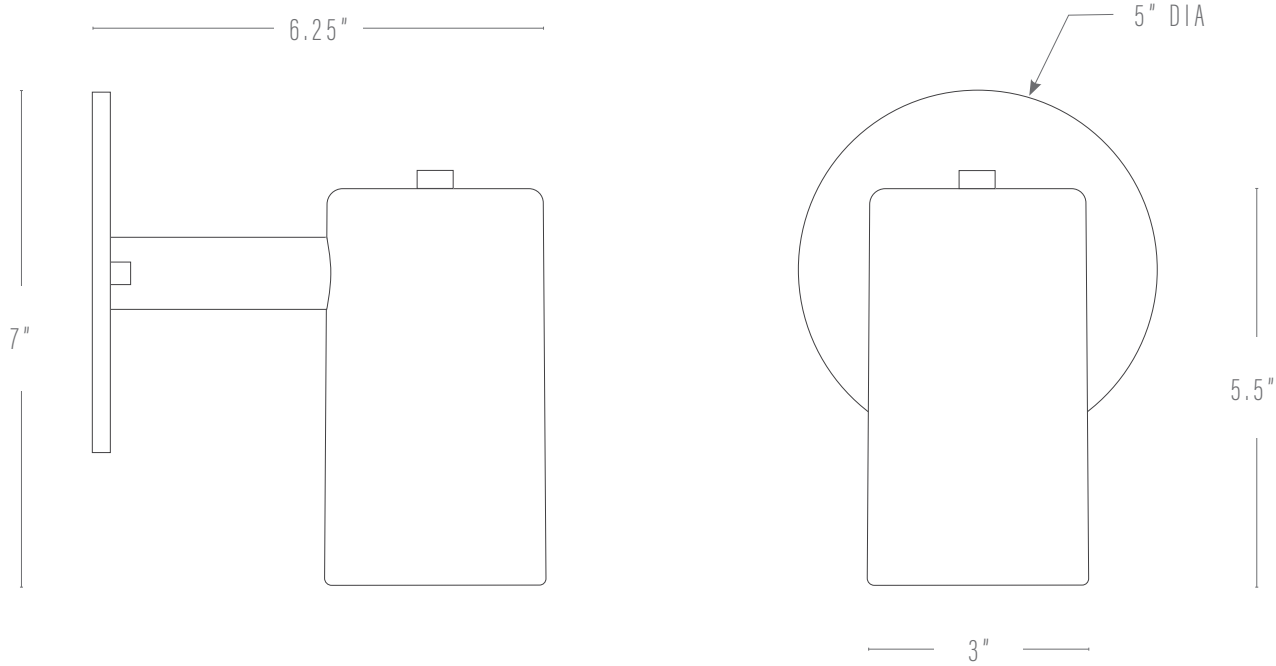

AVERY CERAMIC SCONCE

PROUDLY MADE TO ORDER IN GEORGIA

KATY SKELTON™

+1 347 930 9363 | info@katyskelton.com | katyskelton.com