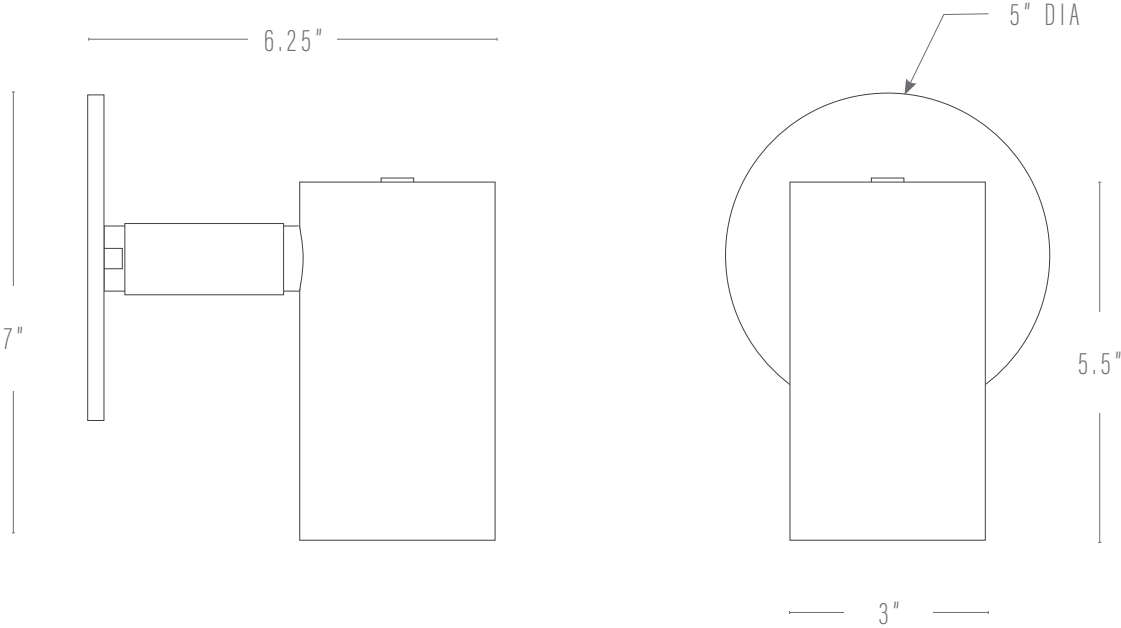

AVERY SCONCE

PROUDLY MADE TO ORDER IN GEORGIA

KATY SKELTON™

+1 347 930 9363 | info@katyskelton.com | katyskelton.com