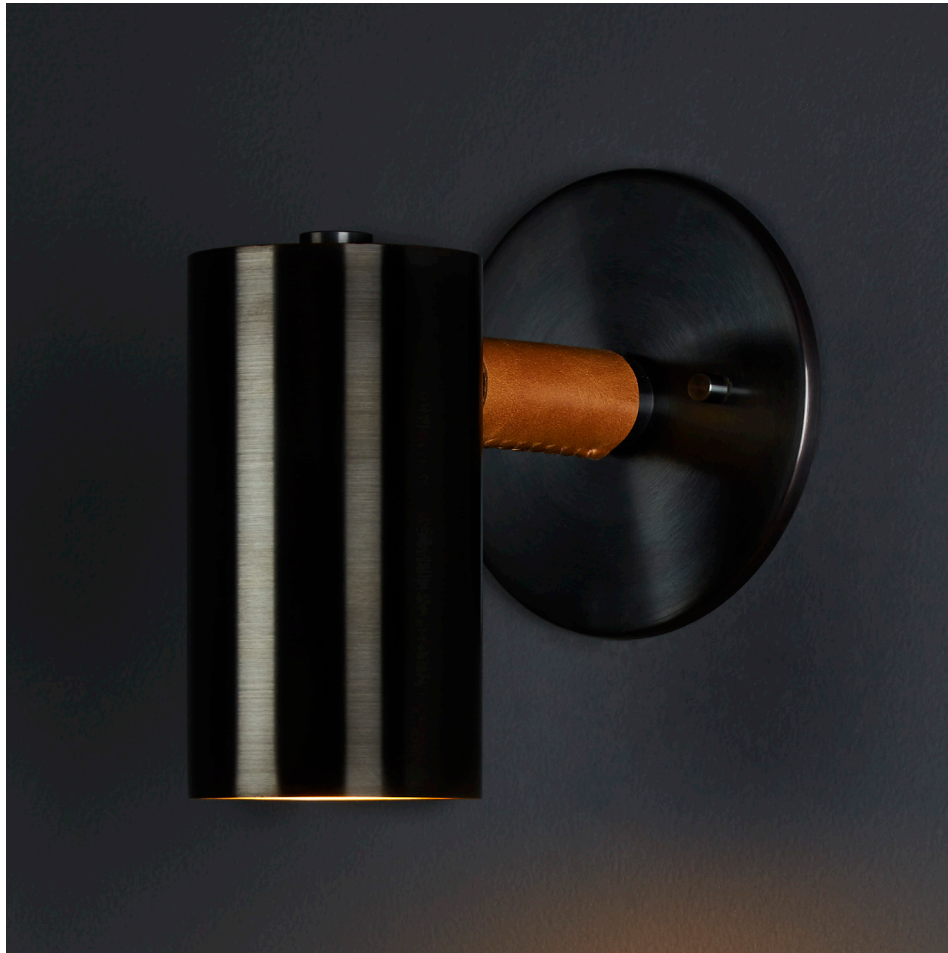

AVERY SCONCE

PROUDLY MADE TO ORDER IN GEORGIA

Pictured: Blackened Brass, Caramel Leather

DIMENSIONS

Fixture:	5" w x 7" h x 6.25" d
Backplate:	5" dia x .25" d

FINISHES

Body:	Aged Brass Blackened Brass Natural Brass
Shade exterior:	Aged Brass Blackened Brass Natural Brass
Shade interior:	Natural Brass
Leather:	White Caramel Black

CUSTOMIZATIONS

Finishes may be customized upon request.

LAMPING

E26 socket, max wattage = 60w

(1) G16/5w LED (40w equivalent)/2700k/dimmable bulb included

UL Listed

KATY SKELTON™

+1 347 930 9363 | info@katyskelton.com | katyskelton.com