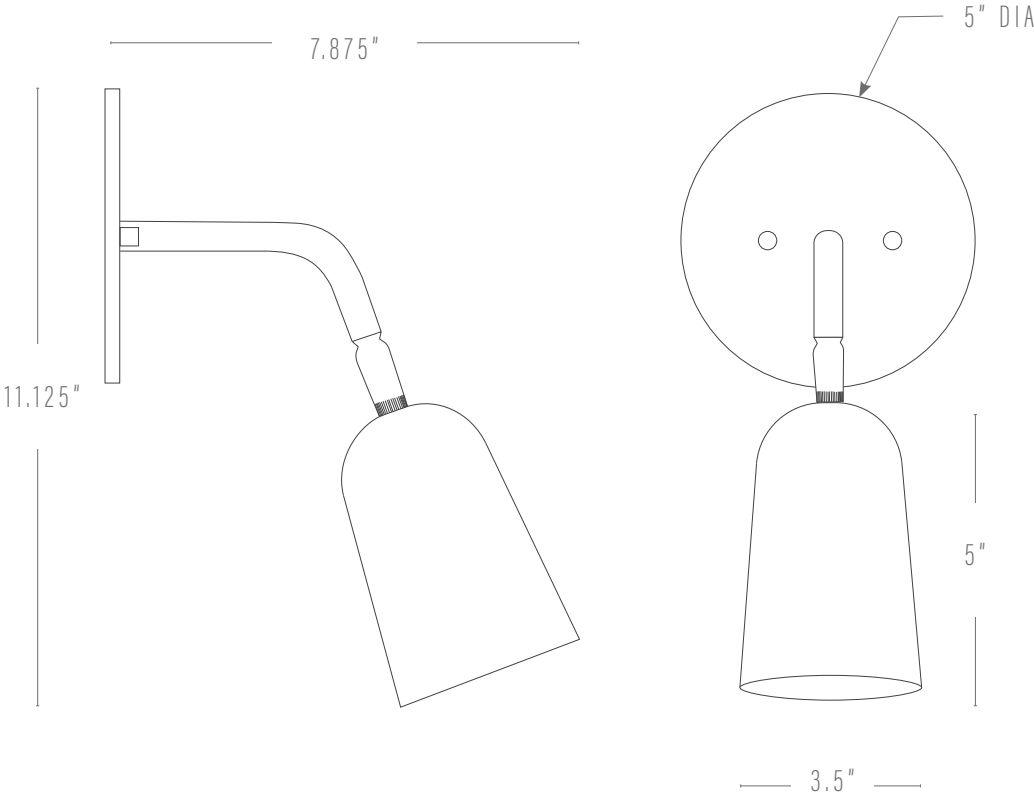

BARNARD SCONCE

PROUDLY MADE TO ORDER IN GEORGIA

KATY SKELTON™

+1 347 930 9363 | info@katyskelton.com | katyskelton.com