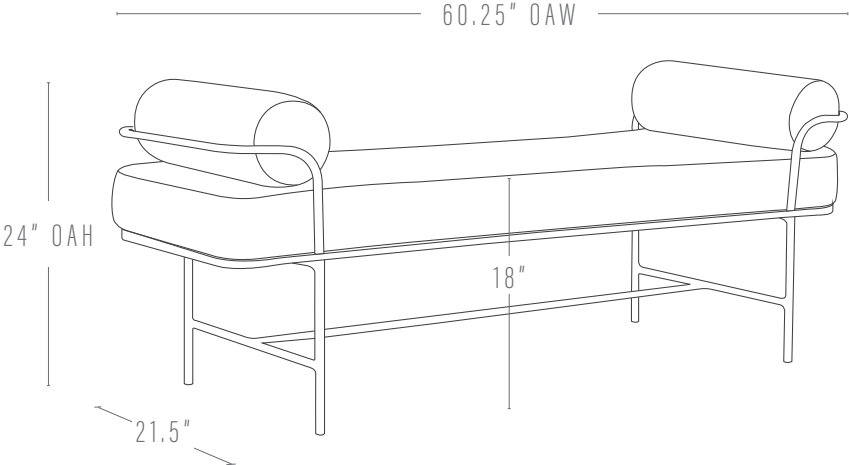

BELVEDERE BENCH

PROUDLY MADE TO ORDER IN NORTH CAROLINA

KATY SKELTON™

+1 347 930 9363 | info@katyskelton.com | katyskelton.com