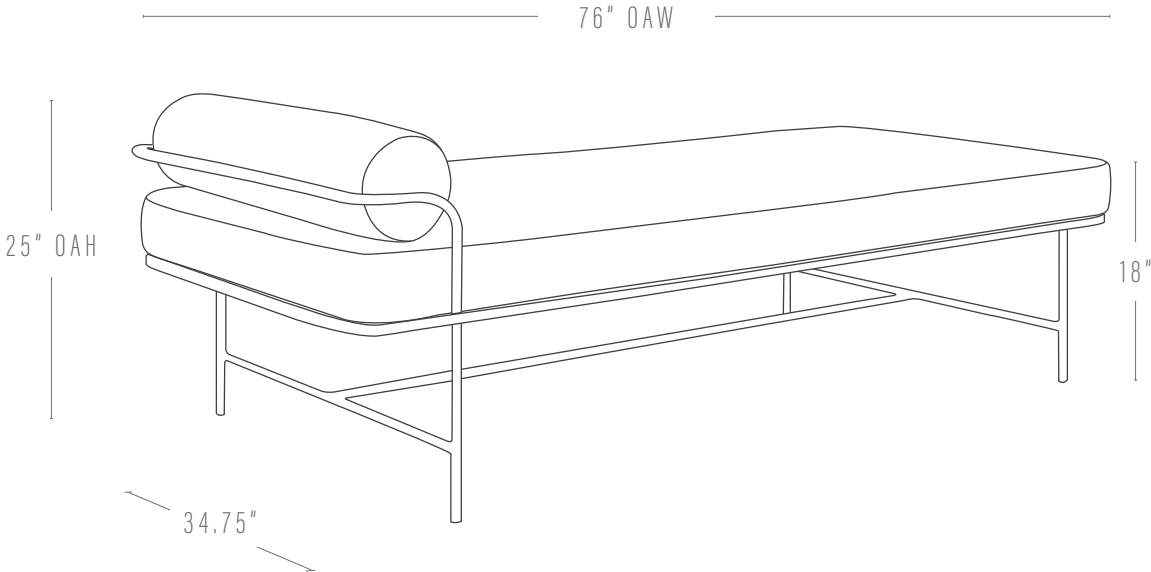

BELVEDERE DAYBED

PROUDLY MADE TO ORDER IN NORTH CAROLINA

KATY SKELTON™

+1 347 930 9363 | info@katyskelton.com | katyskelton.com