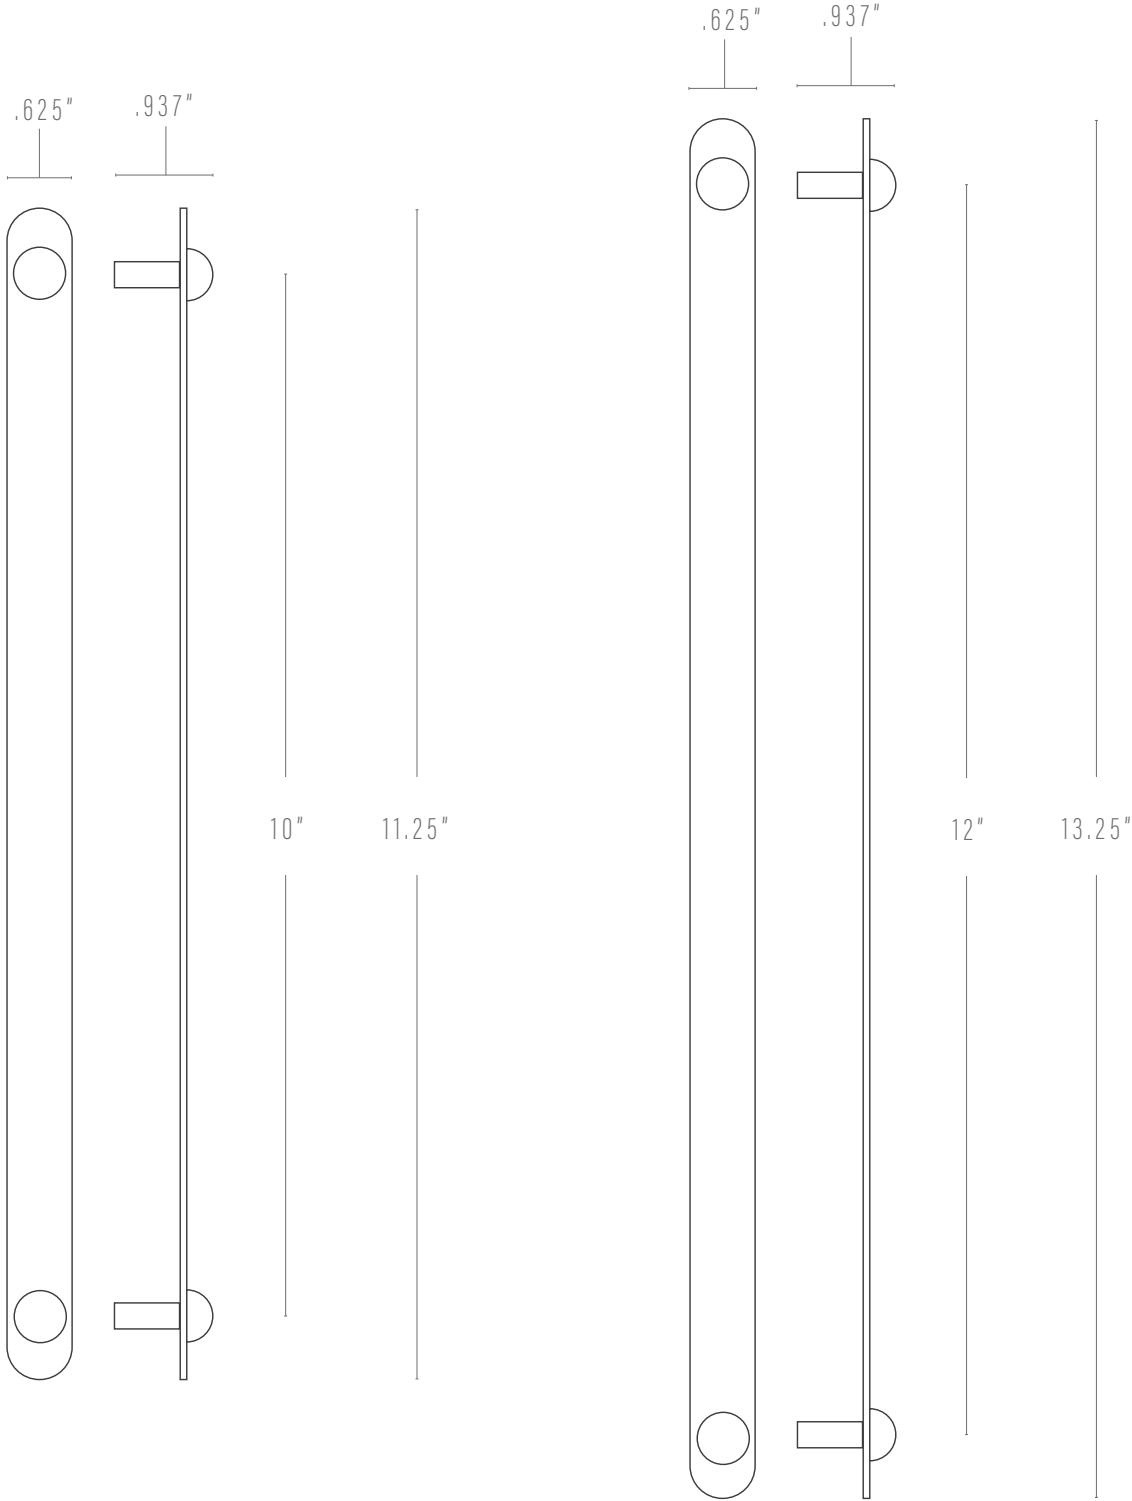

BOLTON APPLIANCE PULL

PROUDLY MADE IN GEORGIA

KATY SKELTON™

+1 347 930 9363 | info@katyskelton.com | katyskelton.com