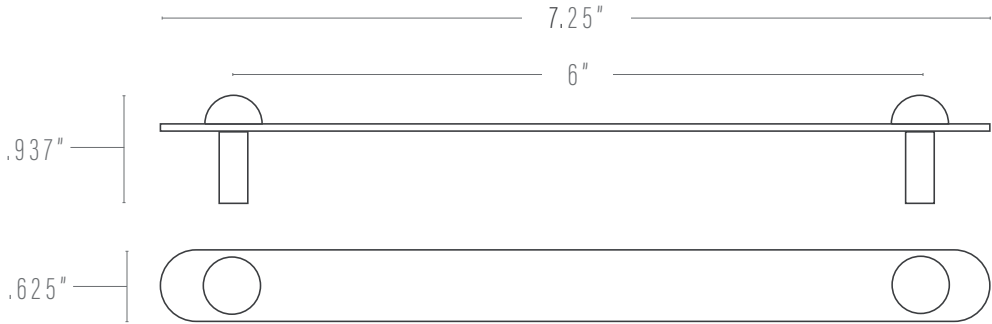

BOLTON DRAWER PULL

PROUDLY MADE TO ORDER IN GEORGIA

Pictured: Natural Brass

DIMENSIONS

4" pull: 5.25"w x .937"d x .625"h; 4" center-to-center

6" pull: 7.25"w x 1.438"d x 6"h; 3" center-to-center

8" pull: 9.25"w x 1.438"d x 8"h; 4" center-to-center

FINISHES

Natural Brass

KATY SKELTON™

+1 347 930 9363 | info@katyskelton.com | katyskelton.com

BOLTON DRAWER PULL

PROUDLY MADE IN GEORGIA

KATY SKELTON™

+1 347 930 9363 | info@katyskelton.com | katyskelton.com