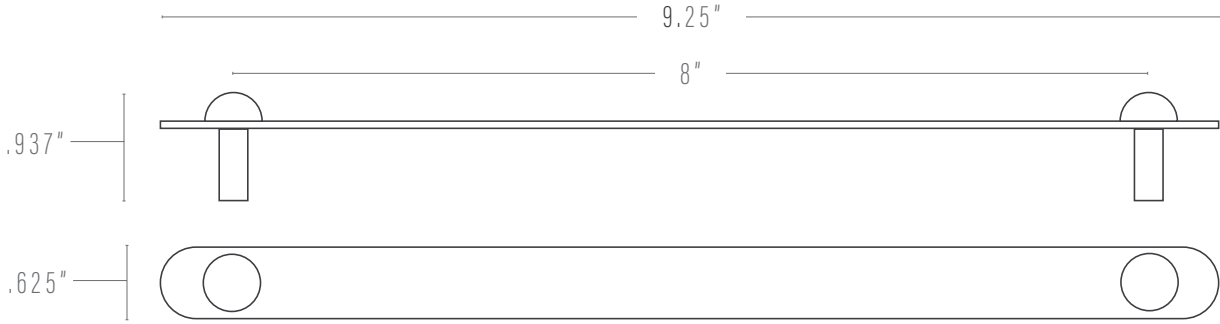

BOLTON DRAWER PULL

PROUDLY MADE TO ORDER IN GEORGIA

Pictured: Natural Brass

DIMENSIONS

4" pull: 5.25"w x .937"d x .625"h; 4" center-to-center

6" pull: 7.25"w x 1.438"d x 6"h; 3" center-to-center

8" pull: 9.25"w x 1.438"d x 8"h; 4" center-to-center

FINISHES

Natural Brass

KATY SKELTON™

+1 347 930 9363 | info@katyskelton.com | katyskelton.com

BOLTON DRAWER PULL

PROUDLY MADE IN GEORGIA

KATY SKELTON™

+1 347 930 9363 | info@katyskelton.com | katyskelton.com