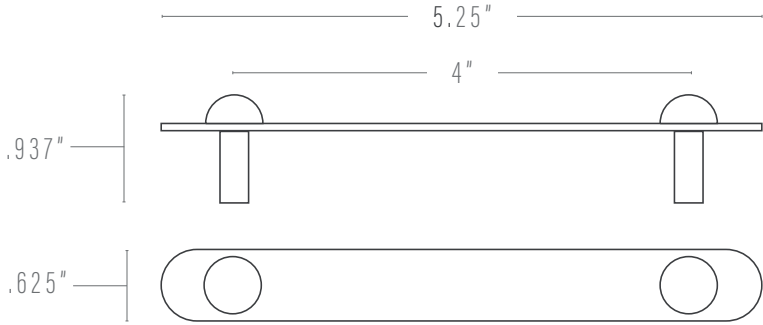

BOLTON DRAWER PULL

PROUDLY MADE TO ORDER IN GEORGIA

Pictured: Natural Brass

DIMENSIONS

4" pull: 5.25"w x .937"d x .625"h; 4" center-to-center

6" pull: 7.25"w x 1.438"d x 6"h; 3" center-to-center

8" pull: 9.25"w x 1.438"d x 8"h; 4" center-to-center

FINISHES

Natural Brass

KATY SKELTON™

+1 347 930 9363 | info@katyskelton.com | katyskelton.com

BOLTON DRAWER PULL

PROUDLY MADE IN GEORGIA

KATY SKELTON™

+1 347 930 9363 | info@katyskelton.com | katyskelton.com