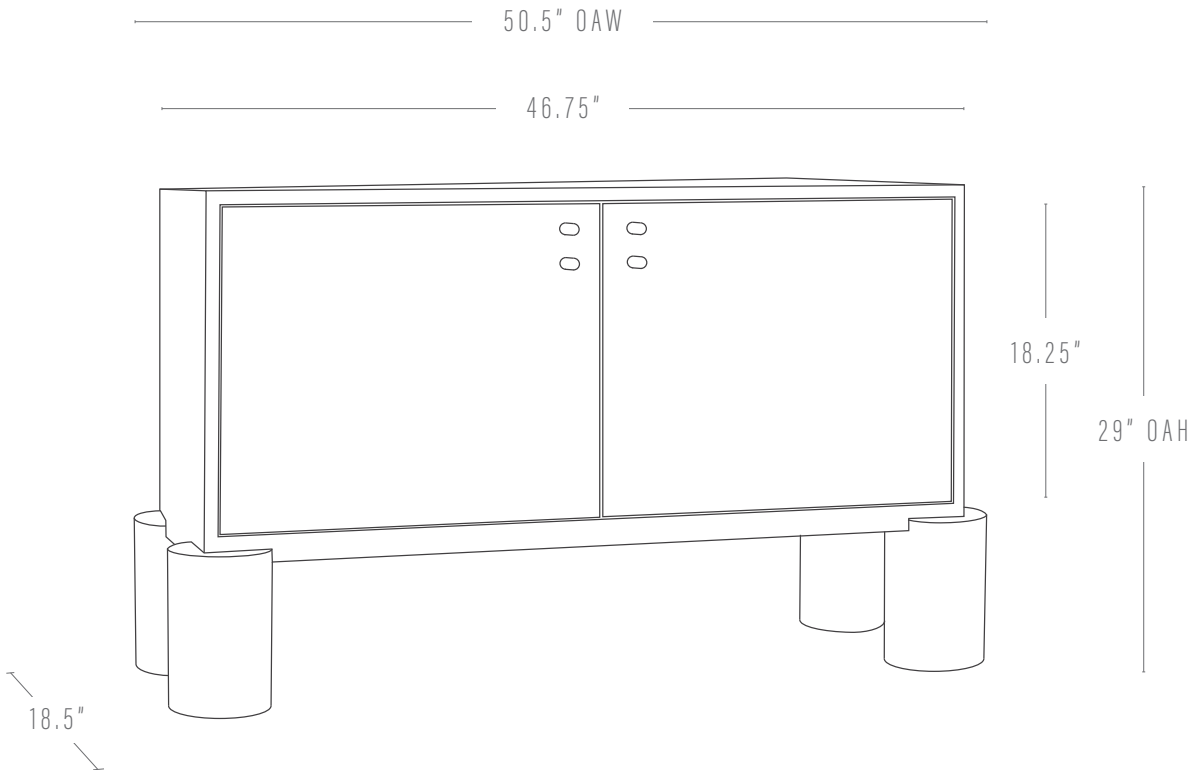

BRADY CABINET

PROUDLY MADE TO ORDER IN MARYLAND

KATY SKELTON™

+1 347 930 9363 | info@katyskelton.com | katyskelton.com