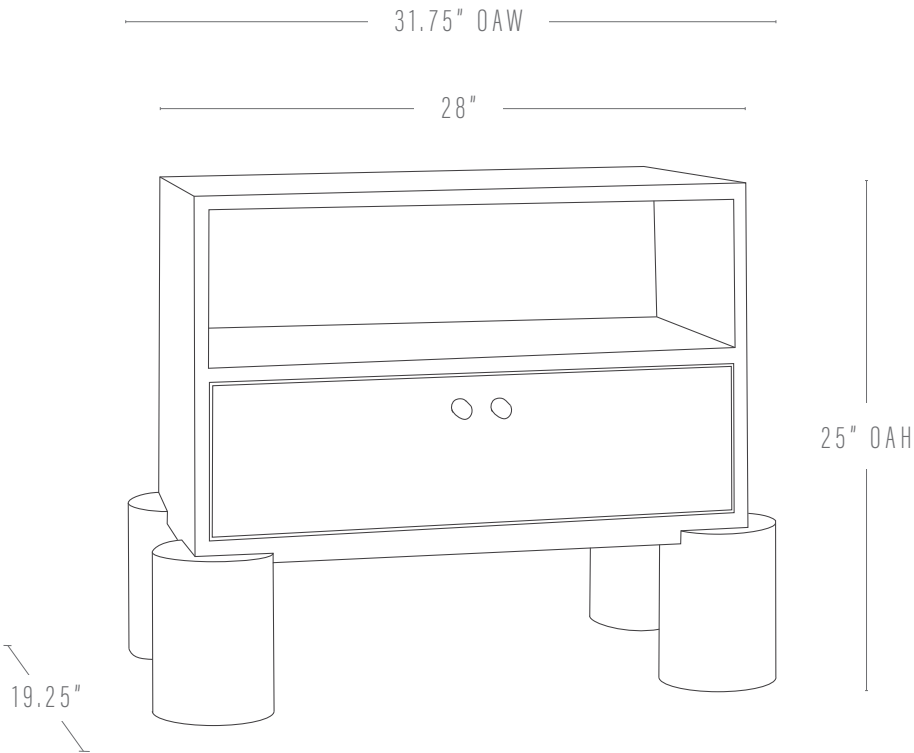

BRADY NIGHTSTAND

PROUDLY MADE TO ORDER IN MARYLAND

KATY SKELTON™

+1 347 930 9363 | info@katyskelton.com | katyskelton.com