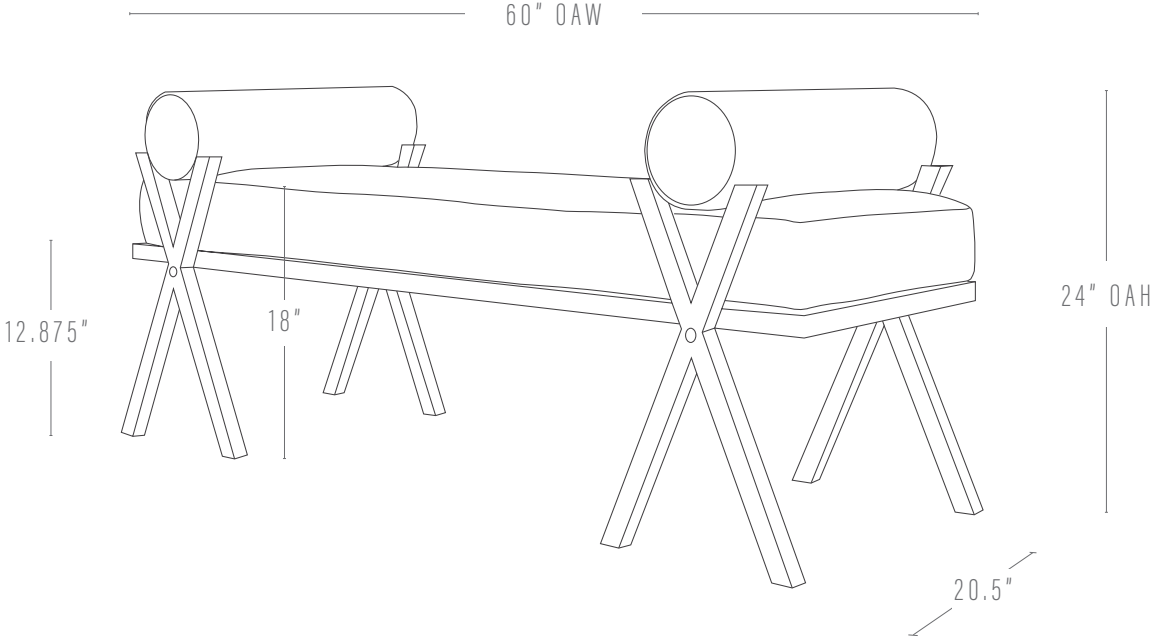

CAMP BENCH 60"

PROUDLY MADE TO ORDER IN
MARYLAND + NORTH CAROLINA

KATY SKELTON™

+1 347 930 9363 | info@katyskelton.com | katyskelton.com