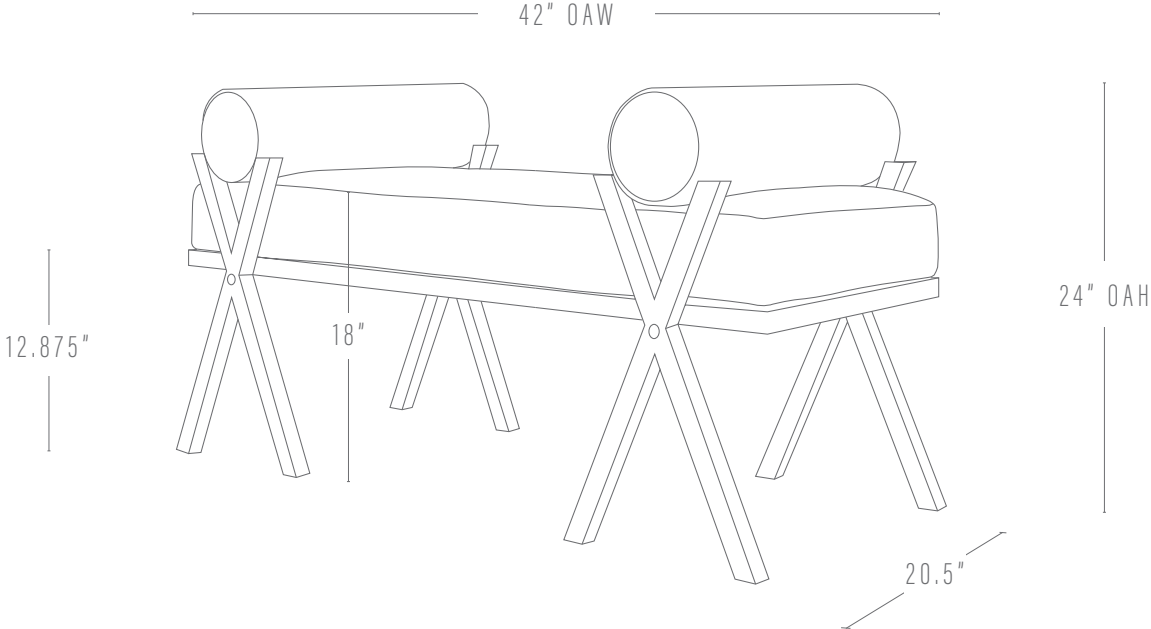

CAMP BENCH 42"

PROUDLY MADE TO ORDER IN
MARYLAND + NORTH CAROLINA

KATY SKELTON™

+1 347 930 9363 | info@katyskelton.com | katyskelton.com