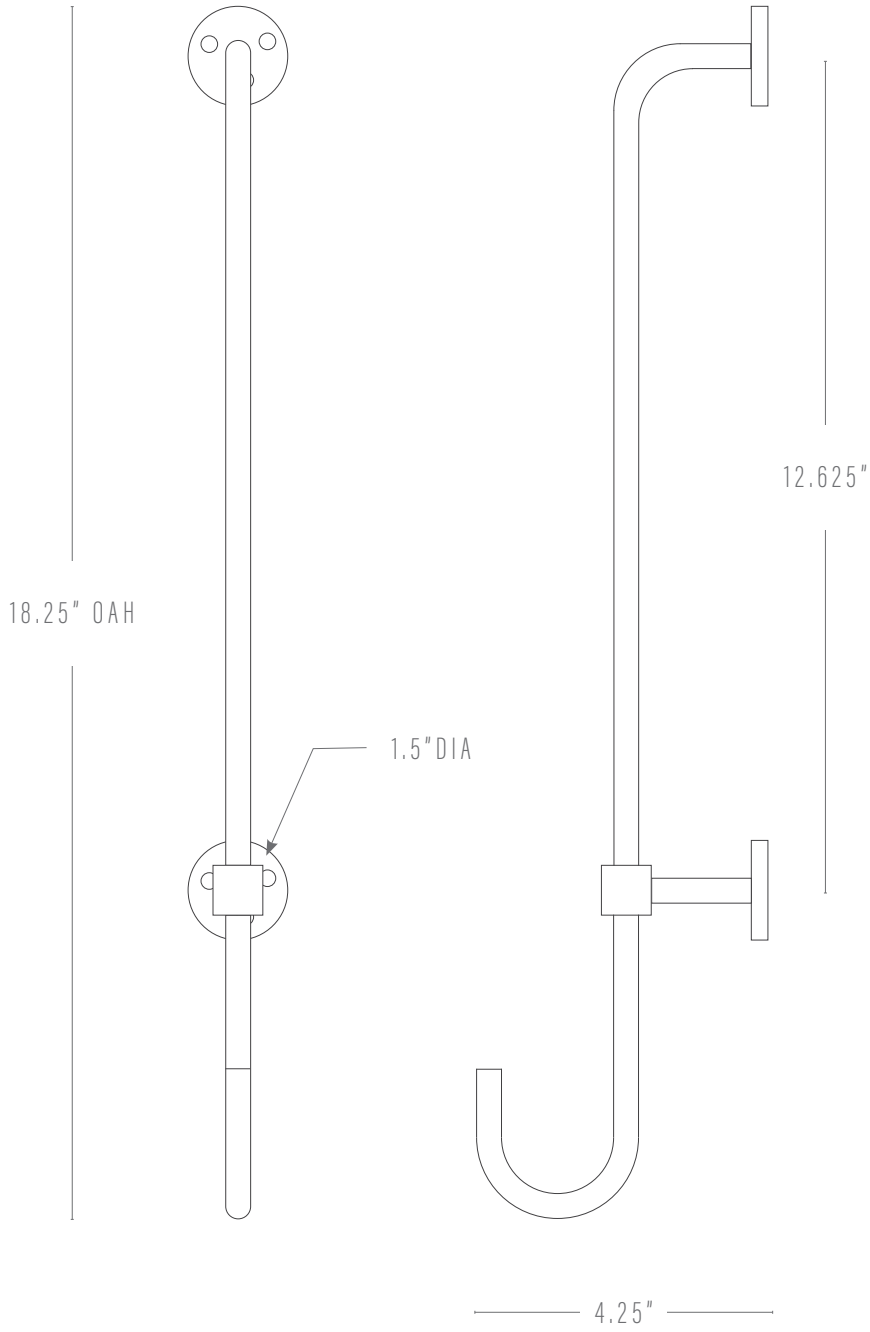

COLLINS LONG HOOK

PROUDLY MADE TO ORDER IN GEORGIA

KATY SKELTON™

+1 347 930 9363 | info@katyskelton.com | katyskelton.com