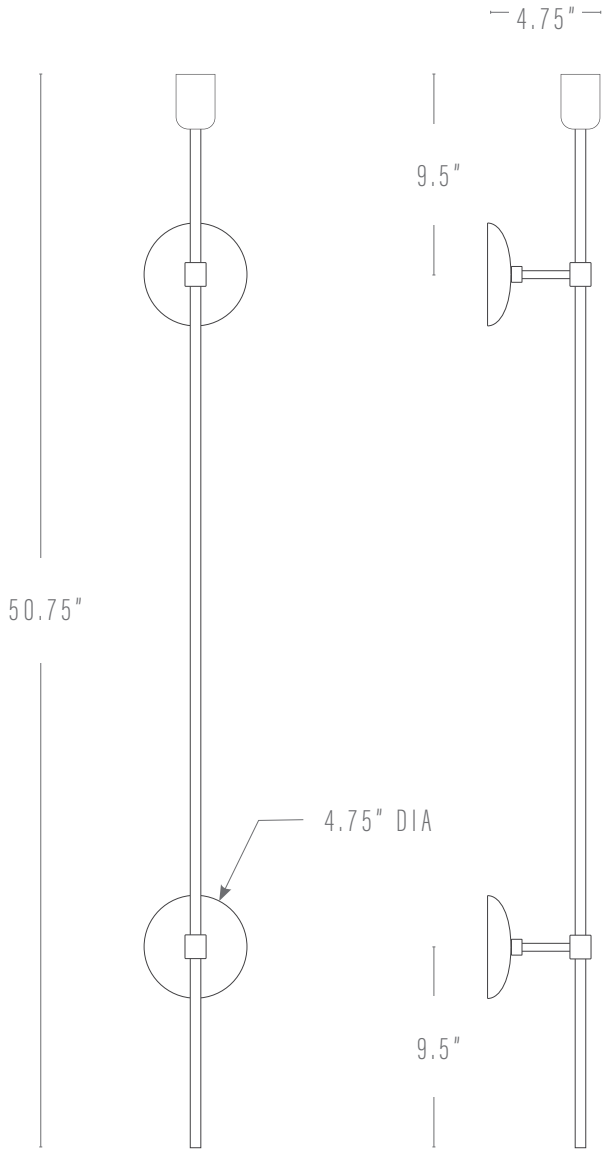

CONNOR SCONCE

PROUDLY MADE TO ORDER IN TENNESSEE + GEORGIA

*THIS FIXTURE WILL BE WIRED FOR A JUNCTION BOX THROUGH THE TOP BACKPLATE.

KATY SKELTON™

+1 347 930 9363 | info@katyskelton.com | katyskelton.com