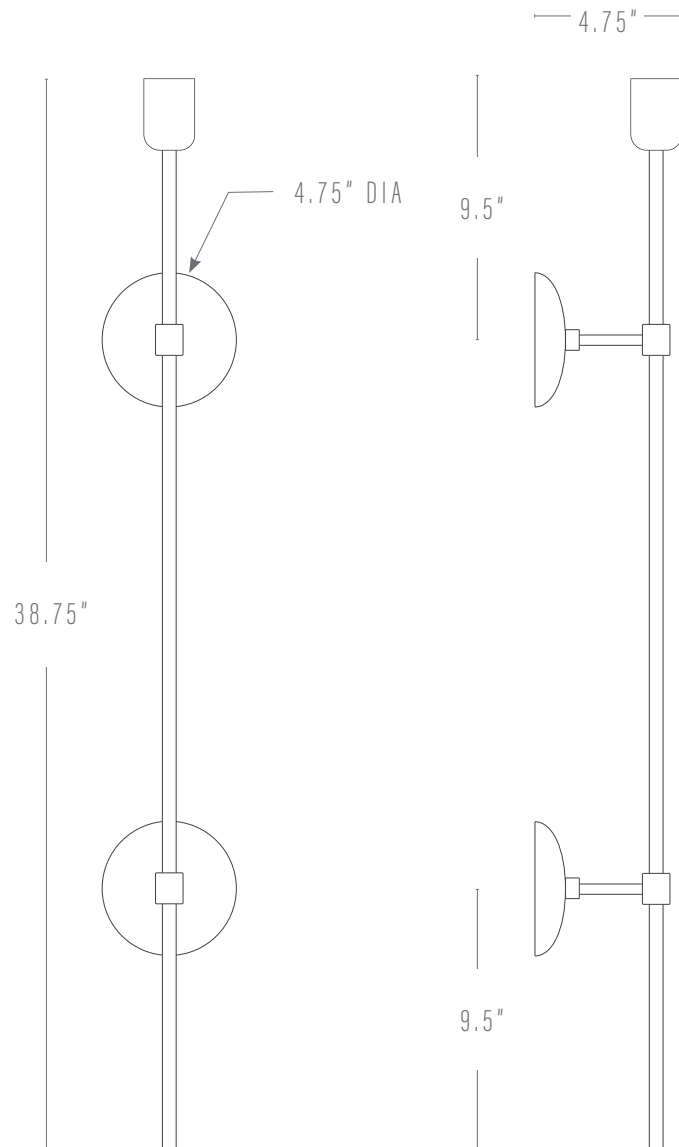

CONNOR SCONCE

PROUDLY MADE TO ORDER IN TENNESSEE + GEORGIA

*THIS FIXTURE WILL BE WIRED FOR A JUNCTION BOX THROUGH THE TOP BACKPLATE.

KATY SKELTON™

+1 347 930 9363 | info@katyskelton.com | katyskelton.com