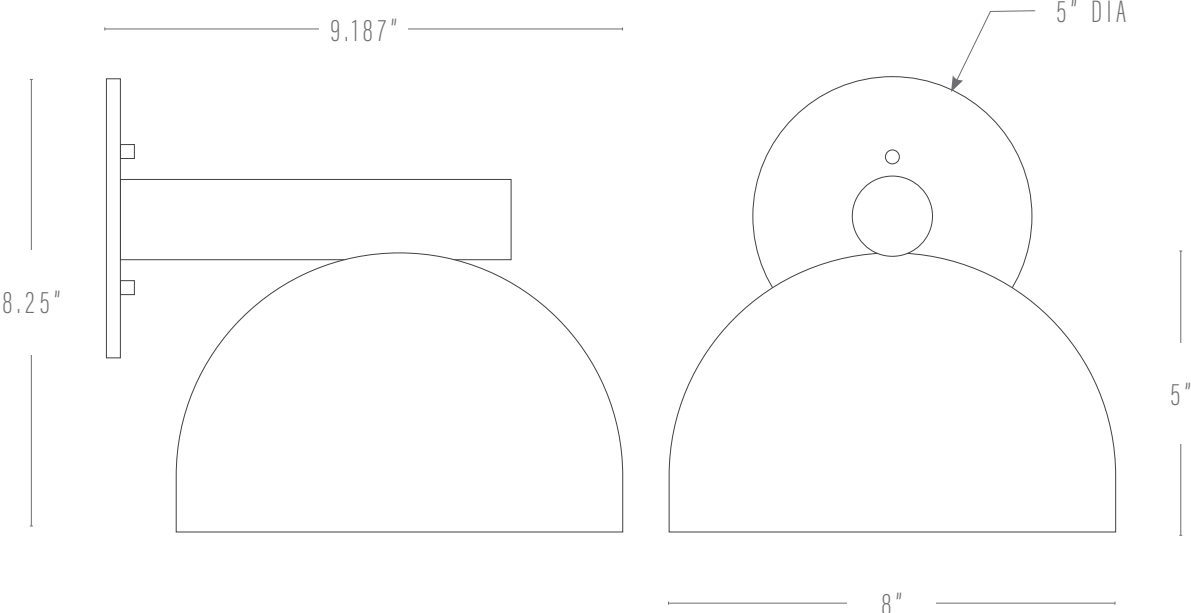

DAMON SCONCE

PROUDLY MADE TO ORDER IN GEORGIA + NEW YORK

KATY SKELTON™

+1 347 930 9363 | info@katyskelton.com | katyskelton.com