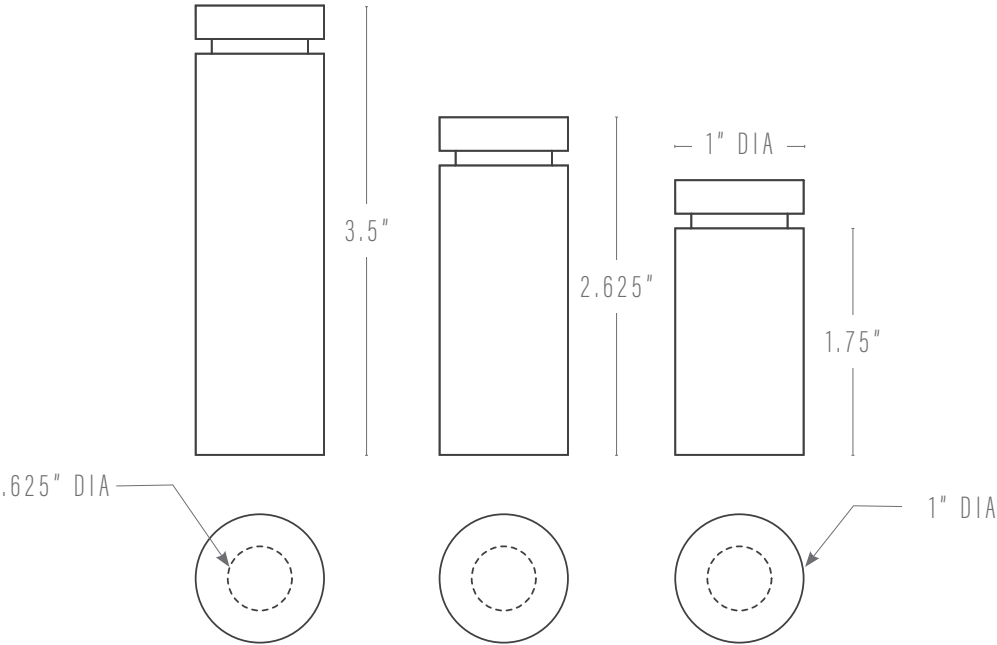

DINNER PARTY NOTCHED CANDLE HOLDER SET

PROUDLY MADE TO
ORDER IN GEORGIA

KATY SKELTON™

+1 347 930 9363 | info@katyskelton.com | katyskelton.com