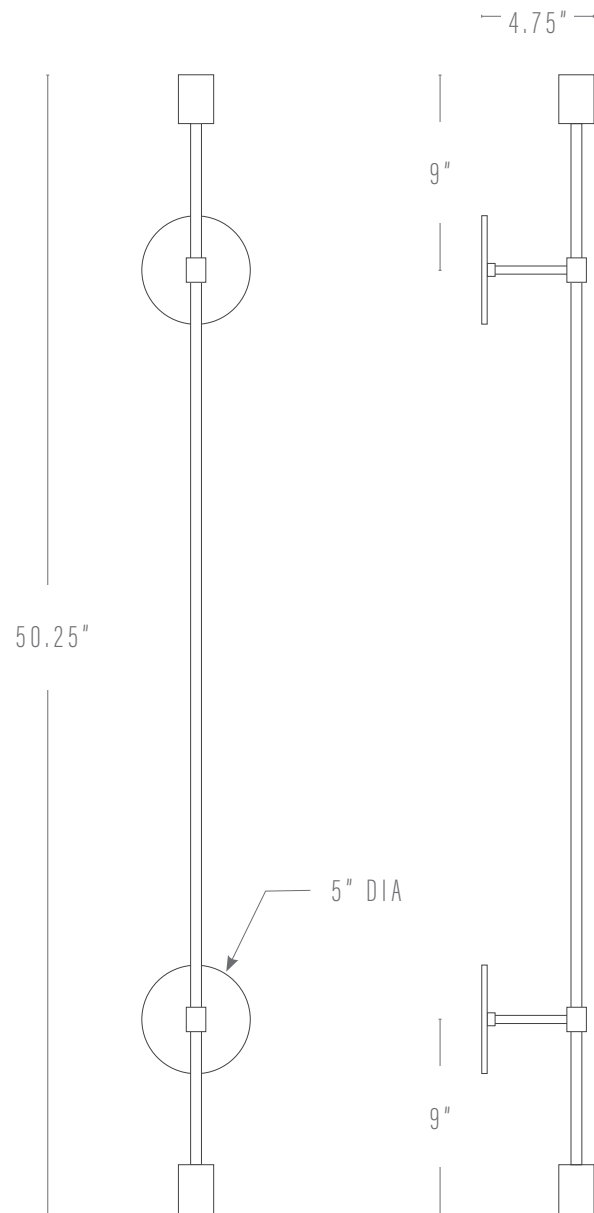

DOUBLE LINEAR SCONCE

PROUDLY MADE TO ORDER IN GEORGIA

Pictured: 40.5", Natural Brass, Black Leather

DIMENSIONS

Fixture: 5"w x 4.75"d x 28.5"h
5"w x 4.75"d x 40.5"h
5"w x 4.75"d x 52.5"h

Backplate: 5"dia x .25"h

FINISHES

Body: Aged Brass
Blackened Brass
Natural Brass

Leather: Black
Caramel
White

CUSTOMIZATIONS

Dimensions and finishes may be customized upon request.

LAMPING

E26 socket, max wattage = 60w

(2) G16/4 watt LED (22 watt equivalent)/2000k-2800k/
dimmable bulb included

UL Listed

KATY SKELTON™

+1 347 930 9363 | info@katyskelton.com | katyskelton.com

DOUBLE LINEAR SCONCE

PROUDLY MADE TO ORDER IN GEORGIA

*THIS FIXTURE WILL BE WIRED FOR A JUNCTION BOX THROUGH (1) BACKPLATE.

KATY SKELTON™

+1 347 930 9363 | info@katyskelton.com | katyskelton.com

DOUBLE LINEAR SCONCE

PROUDLY MADE TO ORDER IN GEORGIA

*THIS FIXTURE WILL BE WIRED FOR A
JUNCTION BOX THROUGH THE TOP BACKPLATE.

KATY SKELTON™

+1 347 930 9363 | info@katyskelton.com | katyskelton.com