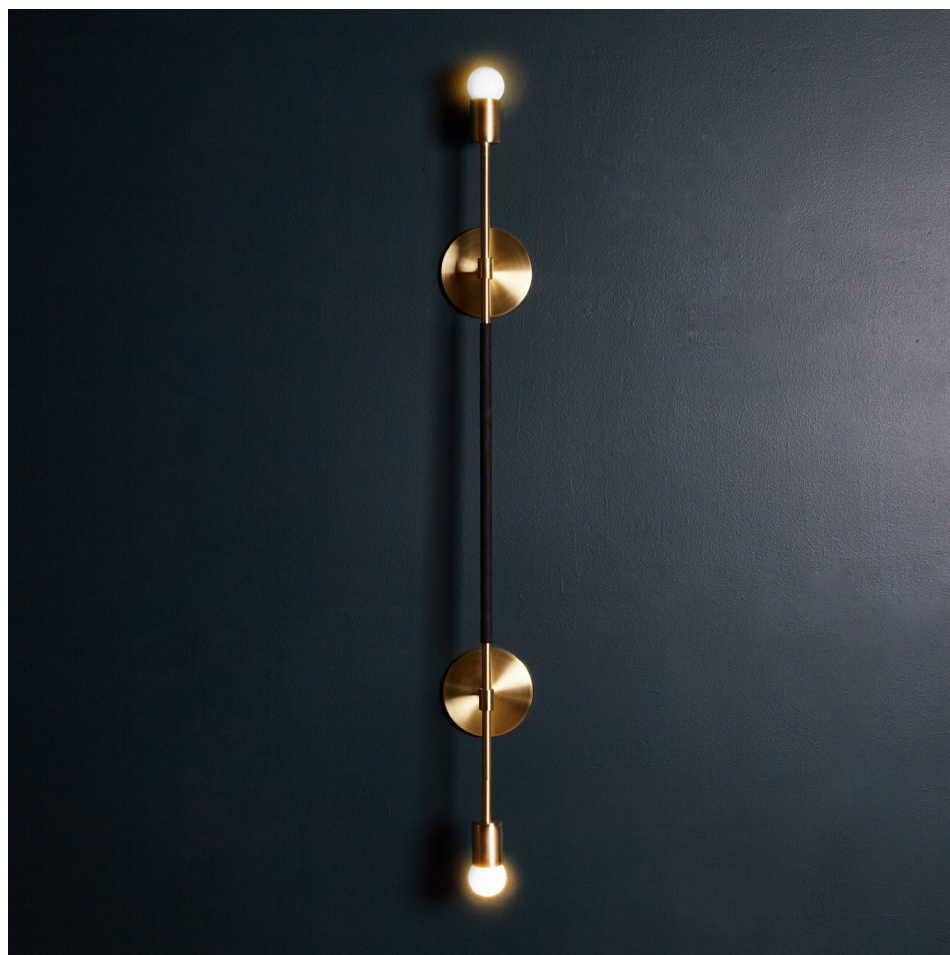

DOUBLE LINEAR SCONCE

PROUDLY MADE TO ORDER IN GEORGIA

Pictured: 40.5", Natural Brass, Black Leather

DIMENSIONS

Fixture: 5"w x 4.75"d x 28.5"h
5"w x 4.75"d x 40.5"h
5"w x 4.75"d x 52.5"h

Backplate: 5"dia x .25"h

FINISHES

Body: Aged Brass
Blackened Brass
Natural Brass

Leather: Black
Caramel
White

CUSTOMIZATIONS

Dimensions and finishes may be customized upon request.

LAMPING

E26 socket, max wattage = 60w

(2) G16/4 watt LED (22 watt equivalent)/2000k-2800k/
dimmable bulb included

UL Listed

KATY SKELTON™

+1 347 930 9363 | info@katyskelton.com | katyskelton.com

DOUBLE LINEAR SCONCE

PROUDLY MADE TO ORDER IN GEORGIA

*THIS FIXTURE WILL BE WIRED FOR A JUNCTION BOX THROUGH (1) BACKPLATE.

KATY SKELTON™