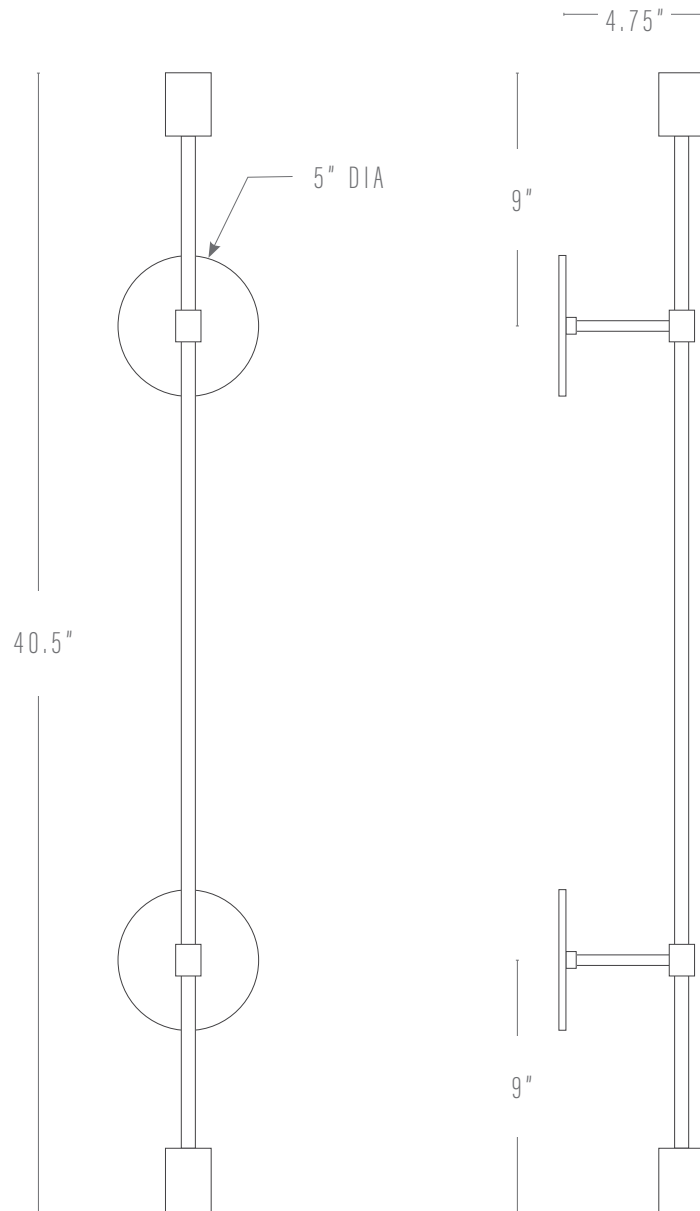

DOUBLE LINEAR SCONCE

PROUDLY MADE TO ORDER IN GEORGIA

Pictured: 40.5", Natural Brass, Black Leather

DIMENSIONS

Fixture: 5"w x 4.75"d x 28.5"h
5"w x 4.75"d x 40.5"h
5"w x 4.75"d x 52.5"h

Backplate: 5"dia x .25"h

FINISHES

Body: Aged Brass
Blackened Brass
Natural Brass

Leather: Black
Caramel
White

CUSTOMIZATIONS

Dimensions and finishes may be customized upon request.

LAMPING

E26 socket, max wattage = 60w

(2) G16/4 watt LED (22 watt equivalent)/2000k-2800k/
dimmable bulb included

UL Listed

KATY SKELTON™

+1 347 930 9363 | info@katyskelton.com | katyskelton.com

DOUBLE LINEAR SCONCE

PROUDLY MADE TO ORDER IN GEORGIA

*THIS FIXTURE WILL BE WIRED FOR A JUNCTION BOX THROUGH (1) BACKPLATE.

KATY SKELTON™

+1 347 930 9363 | info@katyskelton.com | katyskelton.com

DOUBLE LINEAR SCONCE

PROUDLY MADE TO ORDER IN GEORGIA

*THIS FIXTURE WILL BE WIRED FOR A
JUNCTION BOX THROUGH THE TOP BACKPLATE.

KATY SKELTON™

+1 347 930 9363 | info@katyskelton.com | katyskelton.com