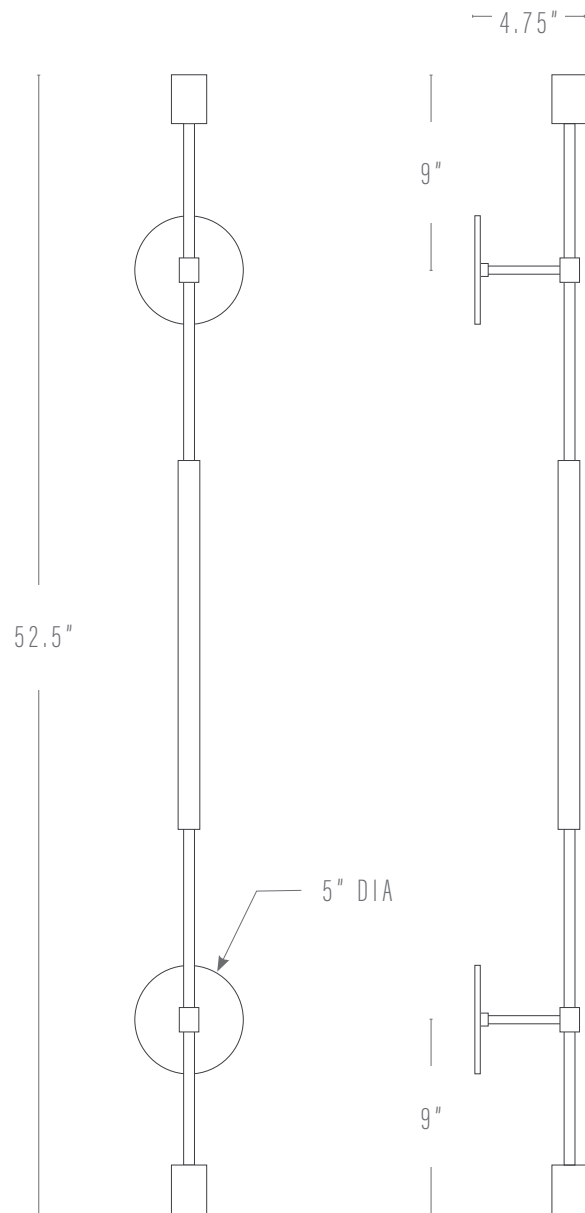

# DOUBLE LINEAR WITH WOOD

PROUDLY MADE TO ORDER IN  
GEORGIA + MARYLAND

Pictured: 40.5", Natural Brass, Walnut Natural

## DIMENSIONS

Fixture: 5"w x 4.75"d x 28.5"h  
5"w x 4.75"d x 40.5"h  
5"w x 4.75"d x 52.5"h

Backplate: (2) 5"dia x .25"h

# DOUBLE LINEAR WITH WOOD

PROUDLY MADE TO ORDER IN  
GEORGIA + MARYLAND

\*THIS FIXTURE WILL BE WIRED FOR A  
JUNCTION BOX THROUGH (1) BACKPLATE.

KATY SKELTON™

+1 347 930 9363 | [info@katyskelton.com](mailto:info@katyskelton.com) | [katyskelton.com](http://katyskelton.com)

# DOUBLE LINEAR WITH WOOD

PROUDLY MADE TO ORDER IN  
GEORGIA + MARYLAND

\*THIS FIXTURE WILL BE WIRED FOR A  
JUNCTION BOX THROUGH THE TOP BACKPLATE.

KATY SKELTON™

+1 347 930 9363 | [info@katyskelton.com](mailto:info@katyskelton.com) | [katyskelton.com](http://katyskelton.com)