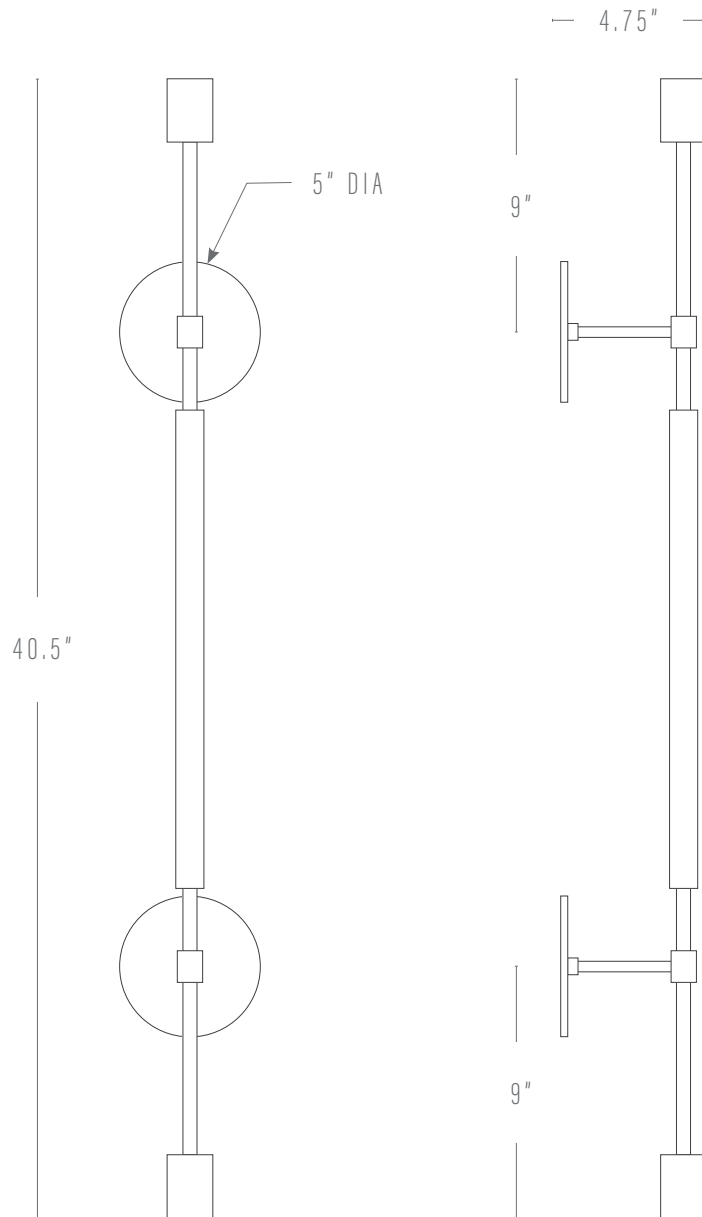

# DOUBLE LINEAR WITH WOOD

PROUDLY MADE TO ORDER IN  
GEORGIA + MARYLAND

Pictured: 40.5", Natural Brass, Walnut Natural

## DIMENSIONS

Fixture: 5"w x 4.75"d x 28.5"h  
5"w x 4.75"d x 40.5"h  
5"w x 4.75"d x 52.5"h

Backplate: (2) 5"dia x .25"h

## LAMPING

E26 socket, max wattage = 60w

(2) G16/4 watt LED (22 watt equivalent)/2000k-2800k/  
dimmable bulb included

UL Listed

KATY SKELTON™

+1 347 930 9363 | info@katyskelton.com | katyskelton.com

# DOUBLE LINEAR WITH WOOD

PROUDLY MADE TO ORDER IN  
GEORGIA + MARYLAND

\*THIS FIXTURE WILL BE WIRED FOR A  
JUNCTION BOX THROUGH (1) BACKPLATE.

KATY SKELTON™

+1 347 930 9363 | [info@katyskelton.com](mailto:info@katyskelton.com) | [katyskelton.com](http://katyskelton.com)