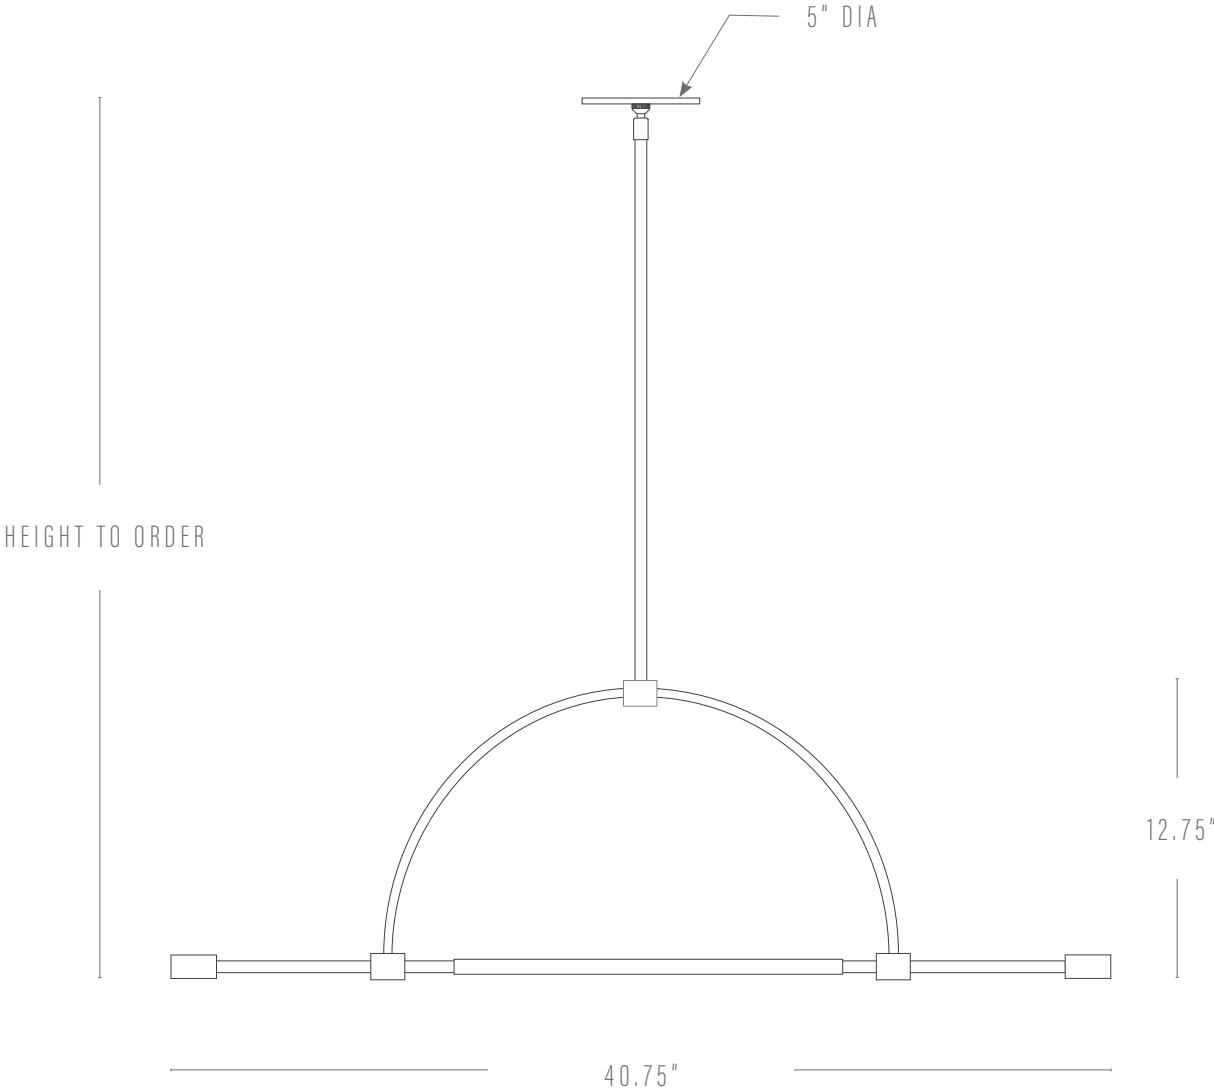

ELLIS LIGHT

PROUDLY MADE TO ORDER IN GEORGIA

KATY SKELTON™

+1 347 930 9363 | info@katyskelton.com | katyskelton.com