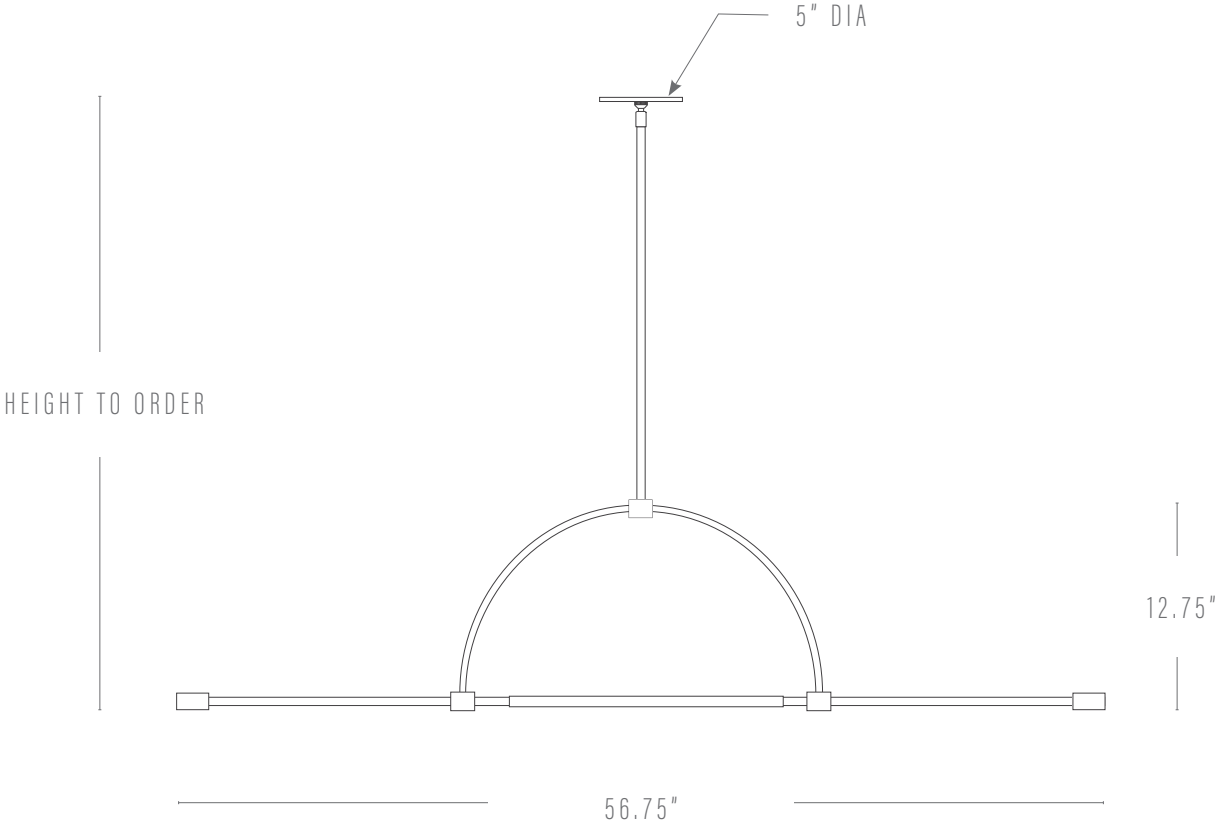

ELLIS LIGHT WIDE

PROUDLY MADE TO ORDER IN GEORGIA

KATY SKELTON™

+1 347 930 9363 | info@katyskelton.com | katyskelton.com