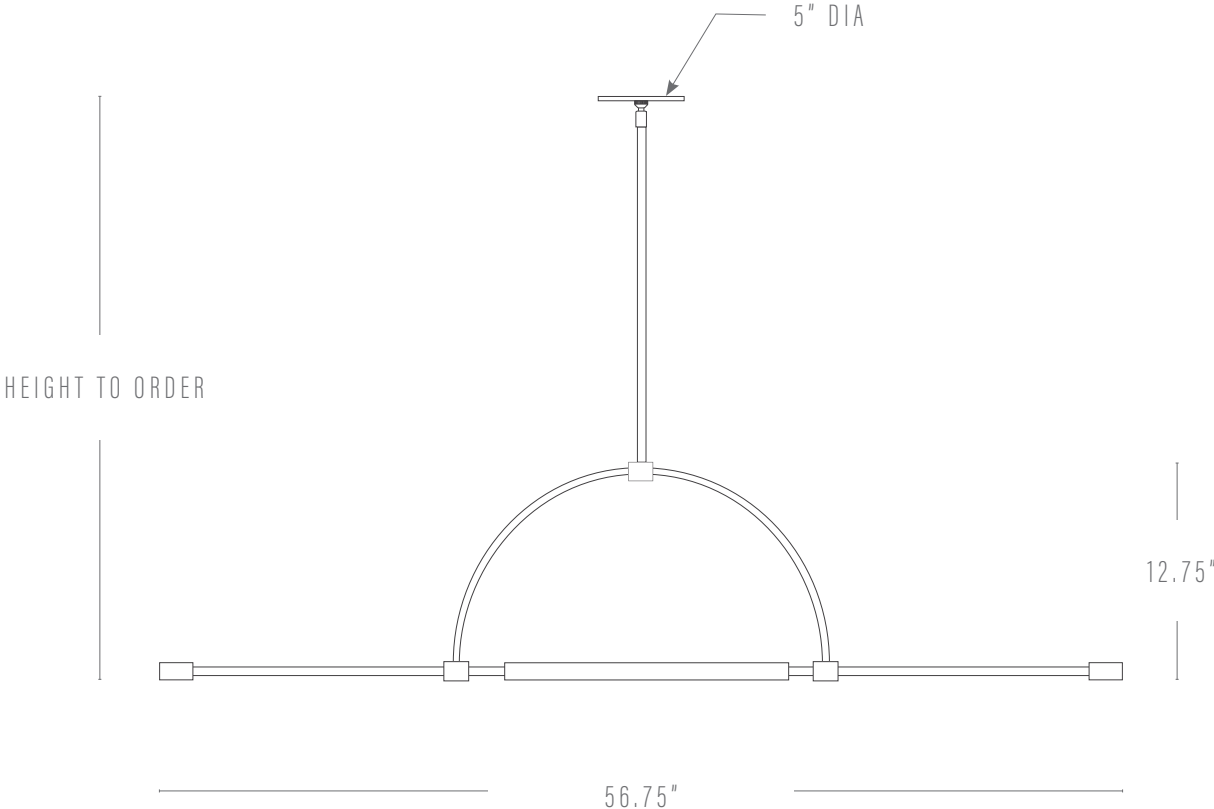

ELLIS LIGHT WITH WOOD WIDE

PROUDLY MADE TO ORDER
IN MARYLAND + GEORGIA

KATY SKELTON™

+1 347 930 9363 | info@katyskelton.com | katyskelton.com