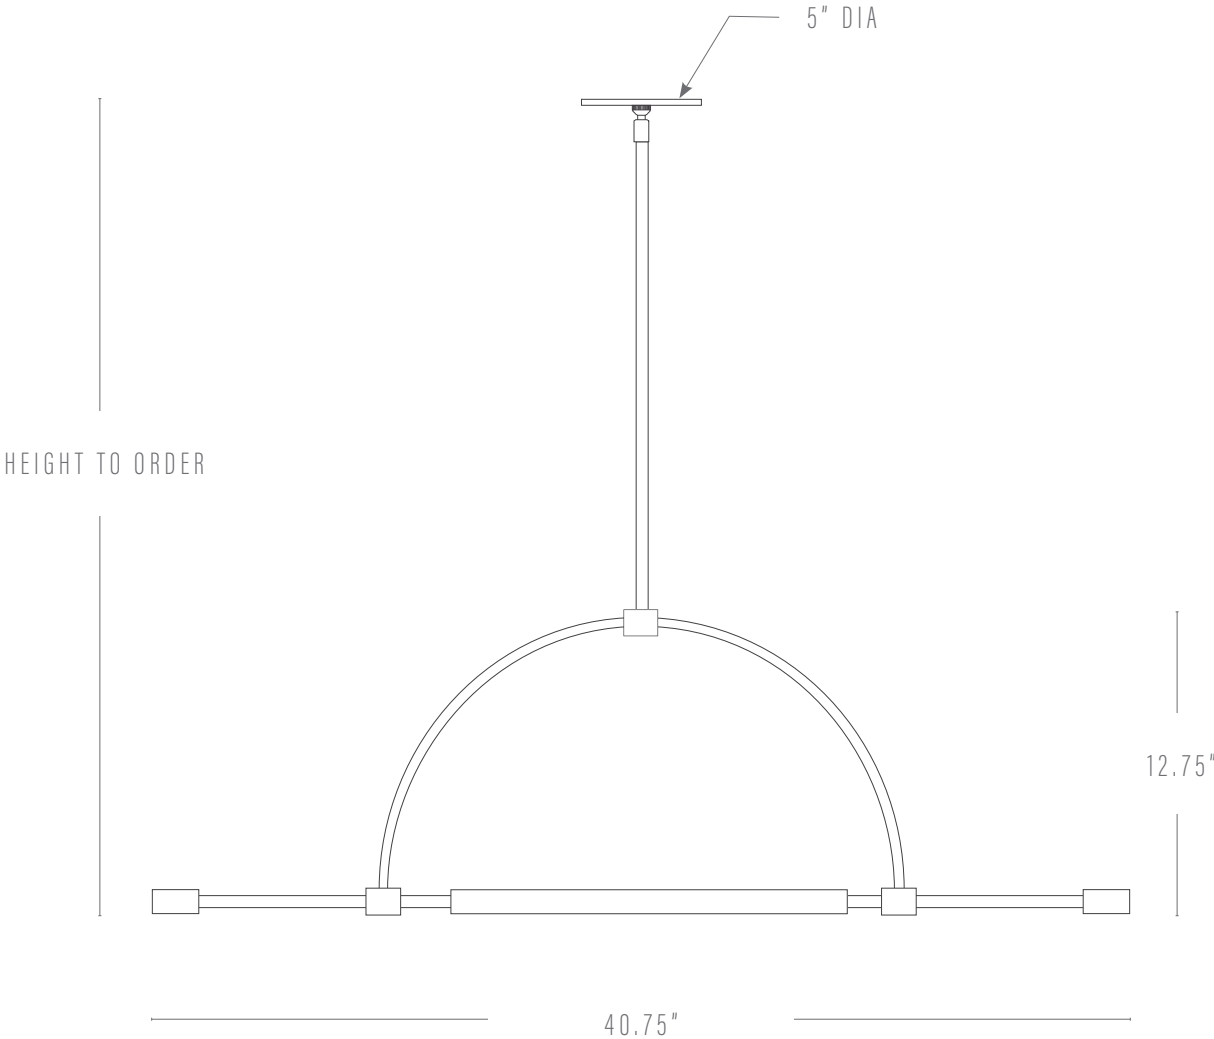

ELLIS LIGHT WITH WOOD

PROUDLY MADE TO ORDER
IN MARYLAND + GEORGIA

KATY SKELTON™

+1 347 930 9363 | info@katyskelton.com | katyskelton.com