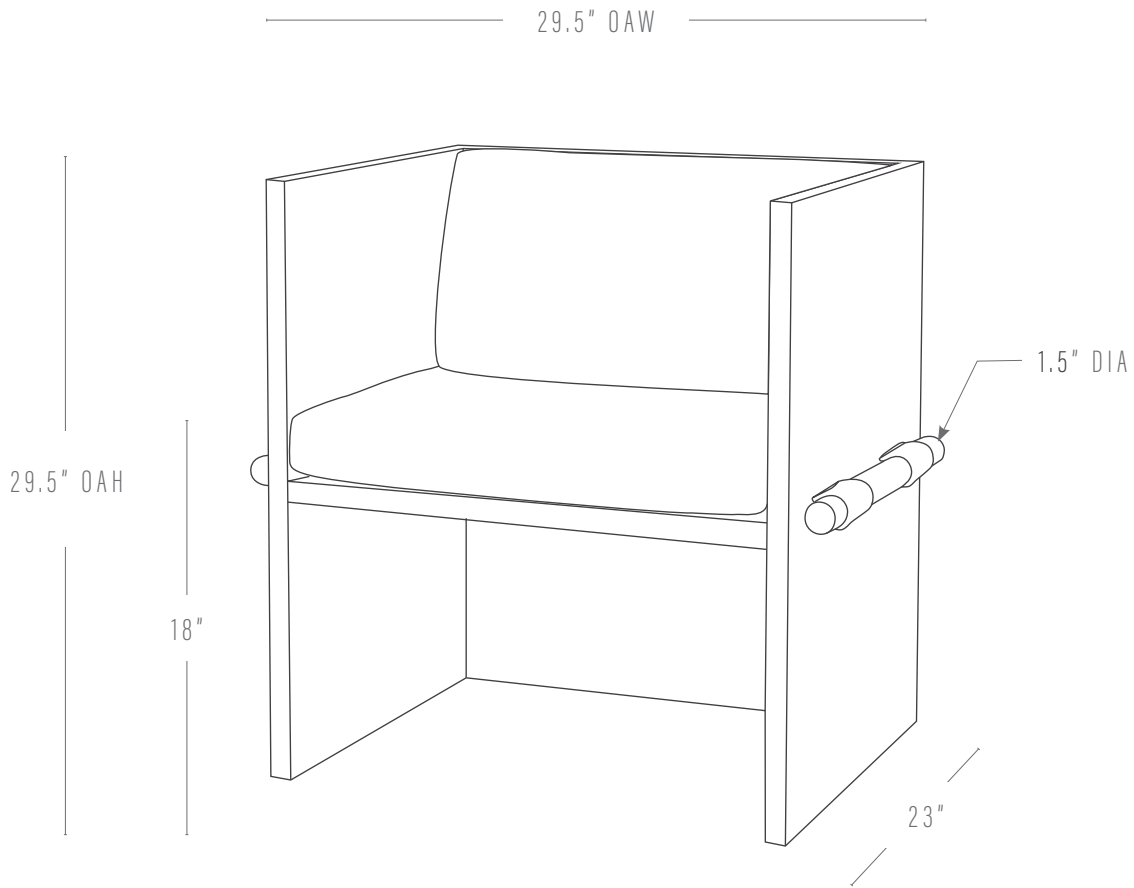

FARREN ACCENT CHAIR

PROUDLY MADE TO ORDER IN
MARYLAND + NORTH CAROLINA

KATY SKELTON™

+1 347 930 9363 | info@katyskelton.com | katyskelton.com