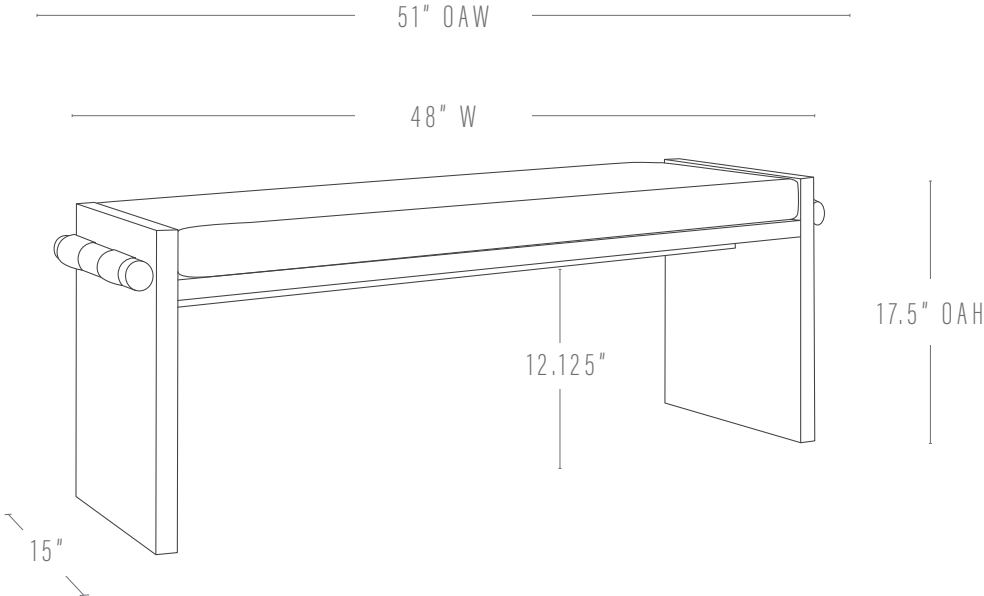

FARREN BENCH 48"

PROUDLY MADE TO ORDER IN
MARYLAND + NORTH CAROLINA

KATY SKELTON™

+1 347 930 9363 | info@katyskelton.com | katyskelton.com