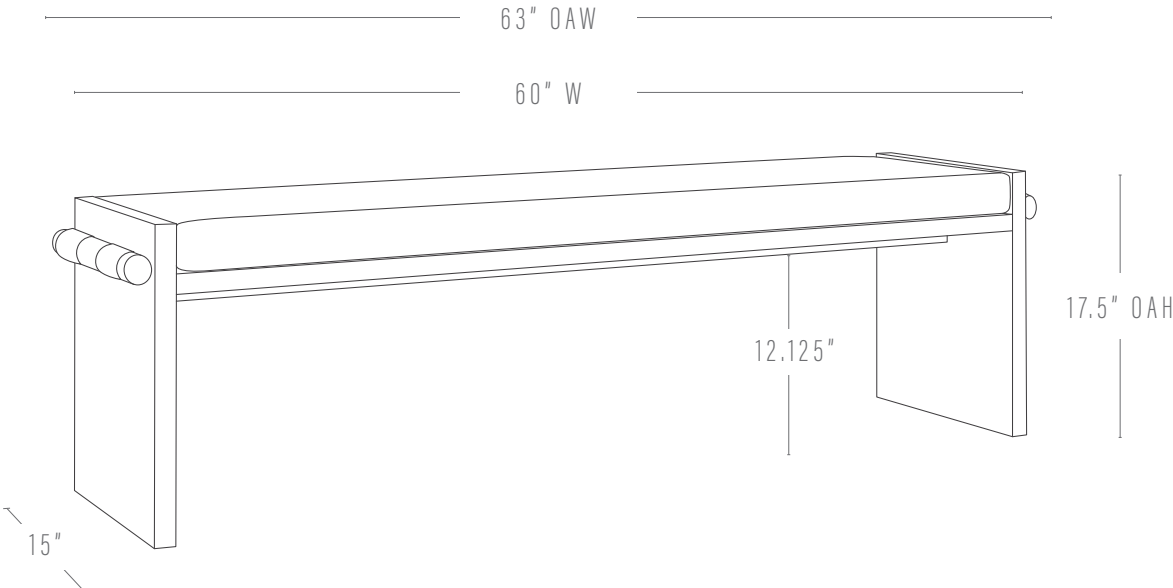

FARREN BENCH 60"

PROUDLY MADE TO ORDER IN
MARYLAND + NORTH CAROLINA

KATY SKELTON™

+1 347 930 9363 | info@katyskelton.com | katyskelton.com