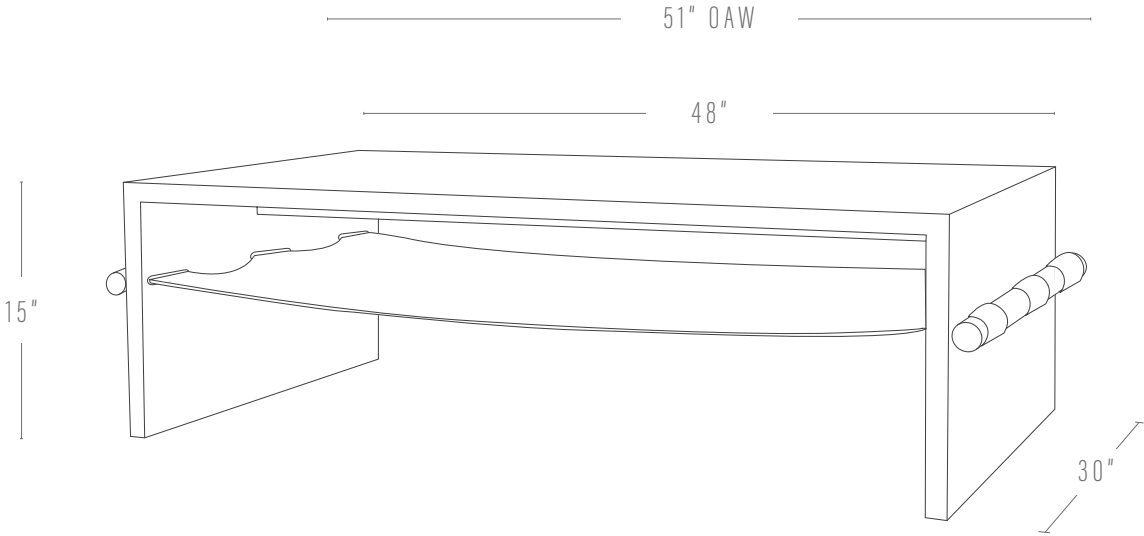

FARREN COFFEE TABLE

PROUDLY MADE TO ORDER IN MARYLAND

KATY SKELTON™

+1 347 930 9363 | info@katyskelton.com | katyskelton.com