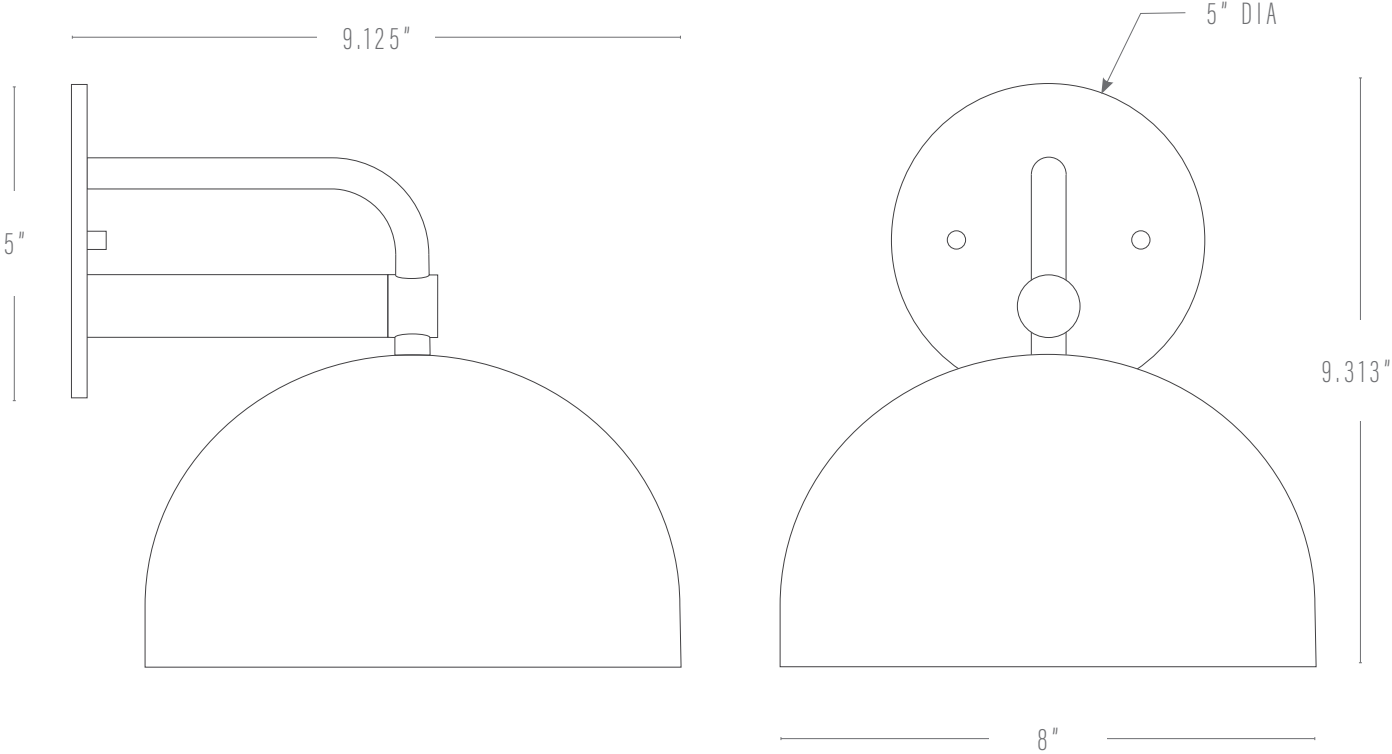

GRAYSON SCONCE

PROUDLY MADE TO ORDER IN GEORGIA

KATY SKELTON™

+1 347 930 9363 | info@katyskelton.com | katyskelton.com