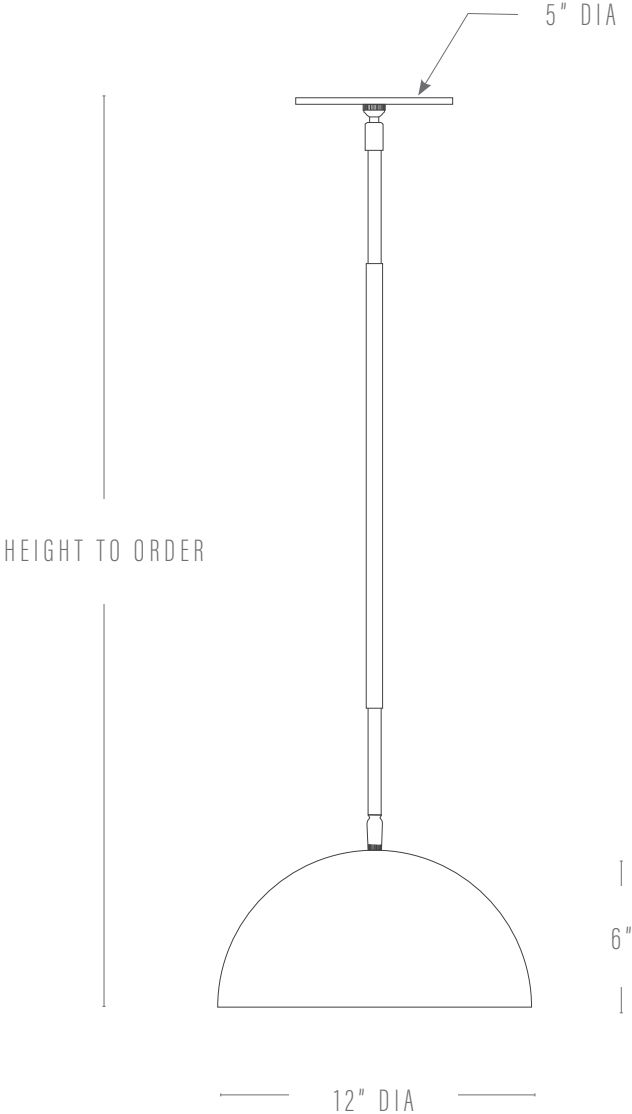

HARRIS LIGHT

PROUDLY MADE TO ORDER IN GEORGIA

Pictured: Exterior Natural Brass, Interior Natural Brass, White Leather

DIMENSIONS

Shade:	20" dia x 10"h 12" dia x 6"h
Canopy:	5" dia x .25"h
Height:	Cut to order up to 72"; minimum height 18"

FINISHES

Body:	Natural Brass
Shade interior:	Natural Brass
Shade exterior:	Natural Brass Blackened Brass
Leather:	Black White Caramel

CUSTOMIZATIONS

Dimensions may be customized upon request.

LAMPING

E26 socket, max wattage = 60w

(1) G25/6 watt LED (45w equivalent)/2700k/dimmable bulb included

UL Listed

KATY SKELTON™

+1 347 930 9363 | info@katyskelton.com | katyskelton.com

HARRIS LIGHT

PROUDLY MADE TO ORDER IN GEORGIA + NEW YORK

KATY SKELTON™