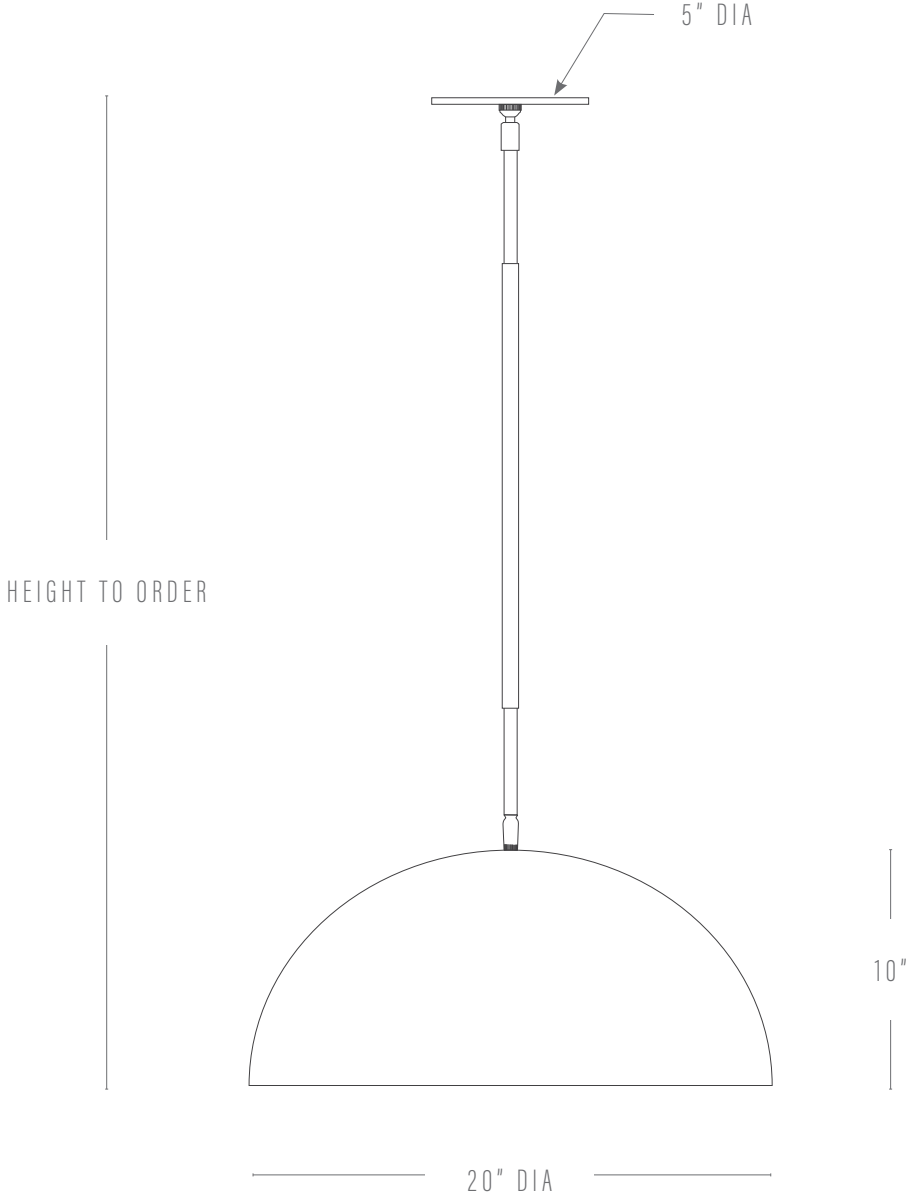

HARRIS LIGHT

PROUDLY MADE TO ORDER IN GEORGIA + NEW YORK

KATY SKELTON™

+1 347 930 9363 | info@katyskelton.com | katyskelton.com