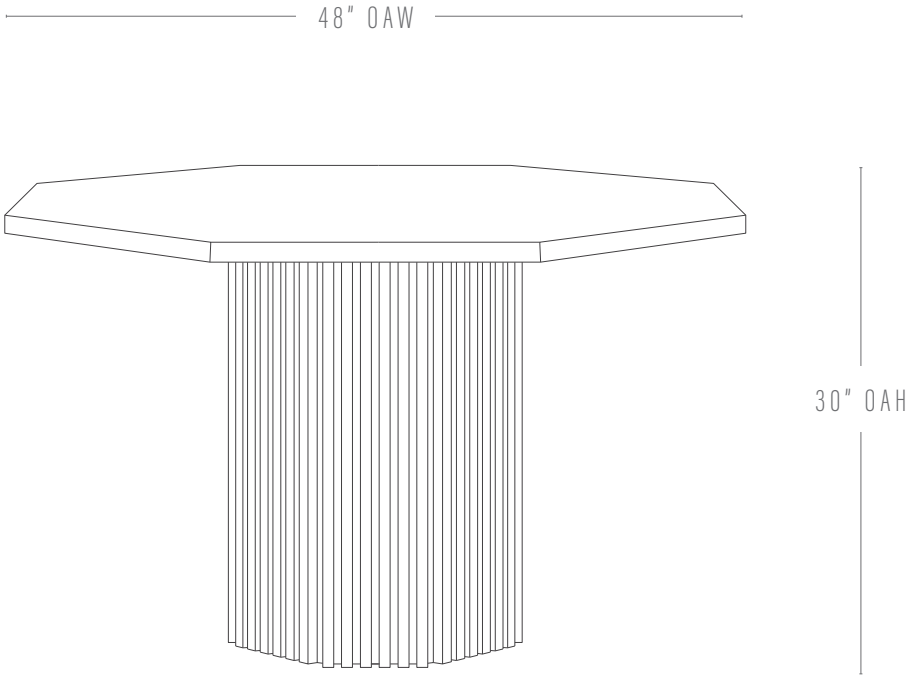

HENRY DINING TABLE 48"

PROUDLY MADE TO
ORDER IN MARYLAND

KATY SKELTON™

+1 347 930 9363 | info@katyskelton.com | katyskelton.com