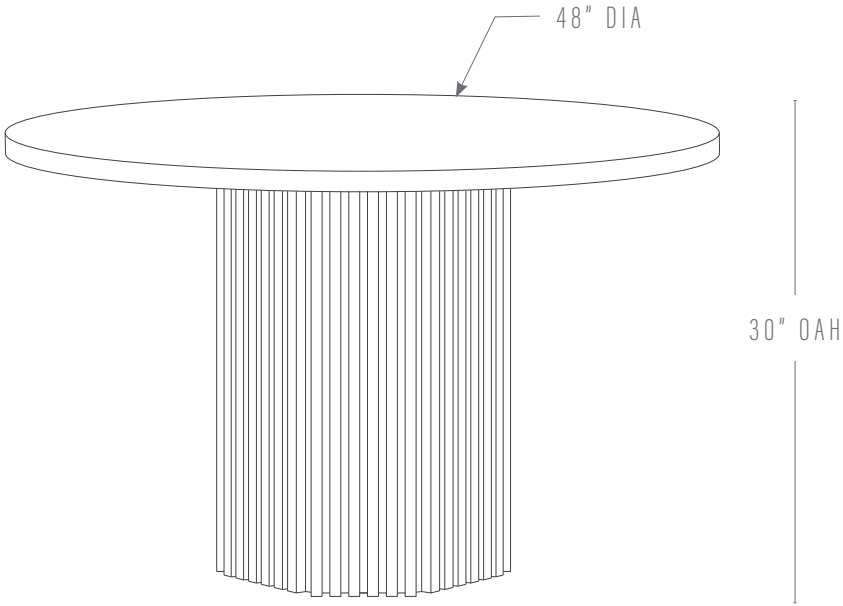

PROUDLY MADE TO
ORDER IN MARYLAND

KATY SKELTON™

+1 347 930 9363 | info@katyskelton.com | katyskelton.com

HENRY DINING TABLE 48"

PROUDLY MADE TO
ORDER IN MARYLAND

KATY SKELTON™

+1 347 930 9363 | info@katyskelton.com | katyskelton.com