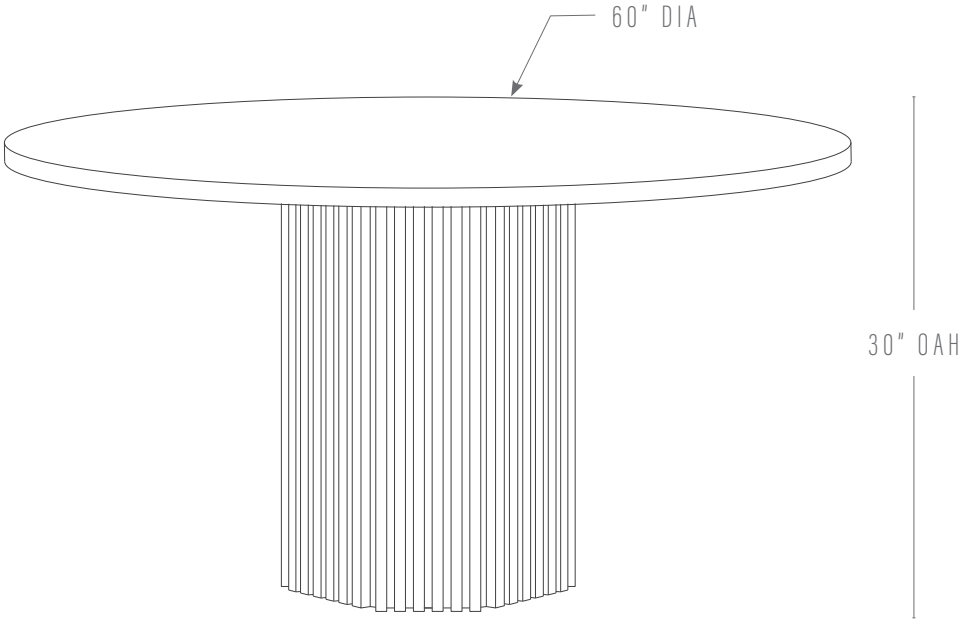

HENRY DINING TABLE 60"

PROUDLY MADE TO
ORDER IN MARYLAND

KATY SKELTON™

+1 347 930 9363 | info@katyskelton.com | katyskelton.com