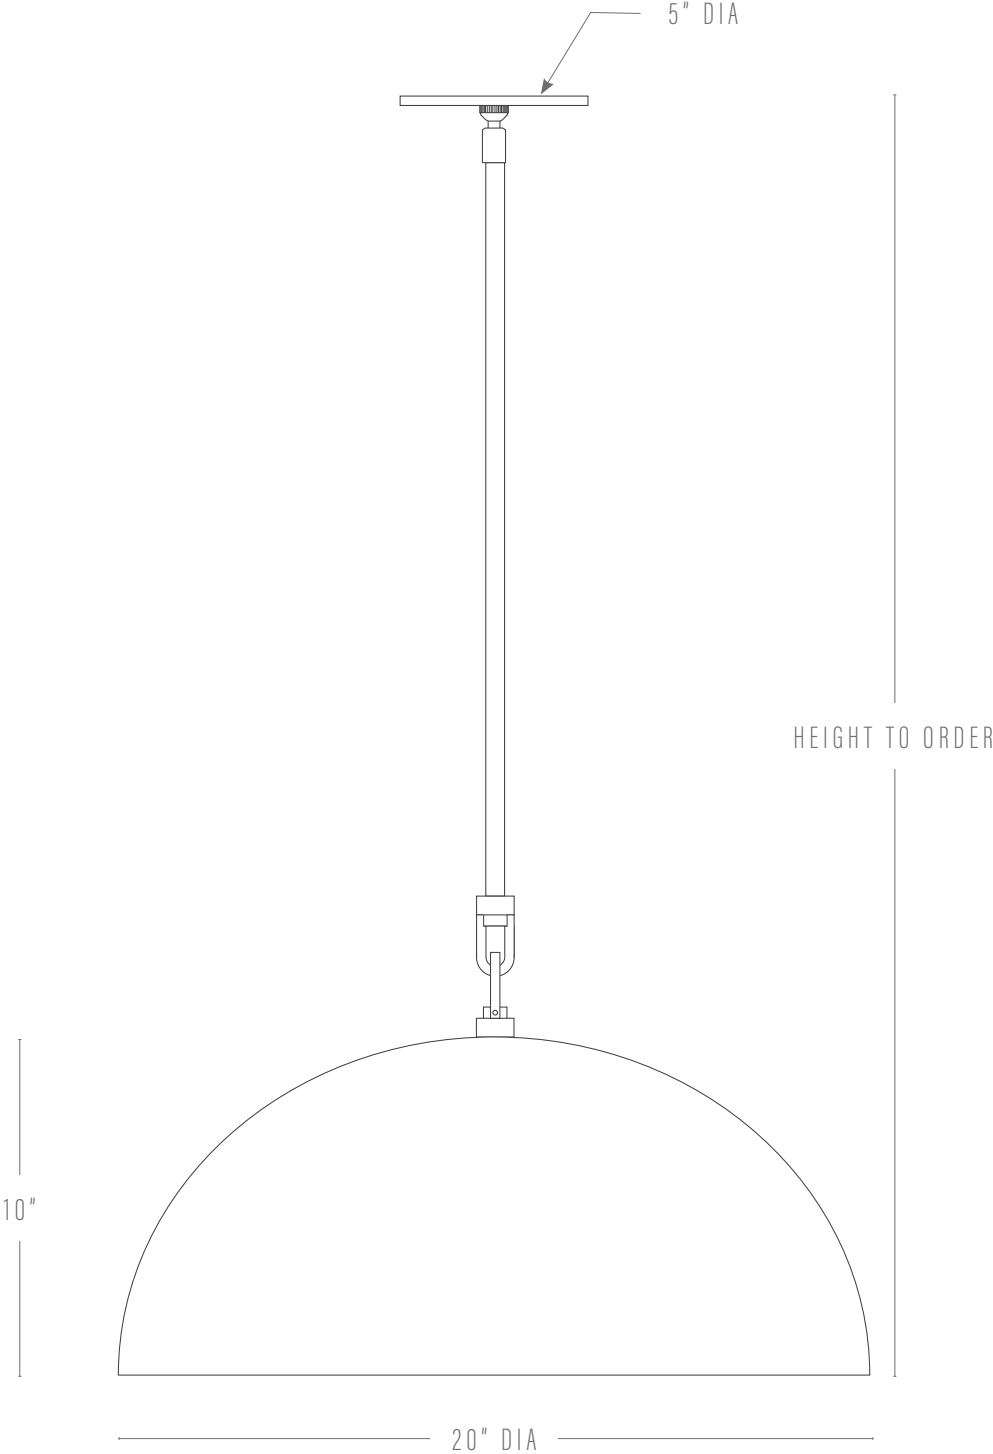

HOLLIS DOME PENDANT 20"

PROUDLY MADE TO ORDER
IN GEORGIA + NEW YORK

KATY SKELTON™

+1 347 930 9363 | info@katyskelton.com | katyskelton.com