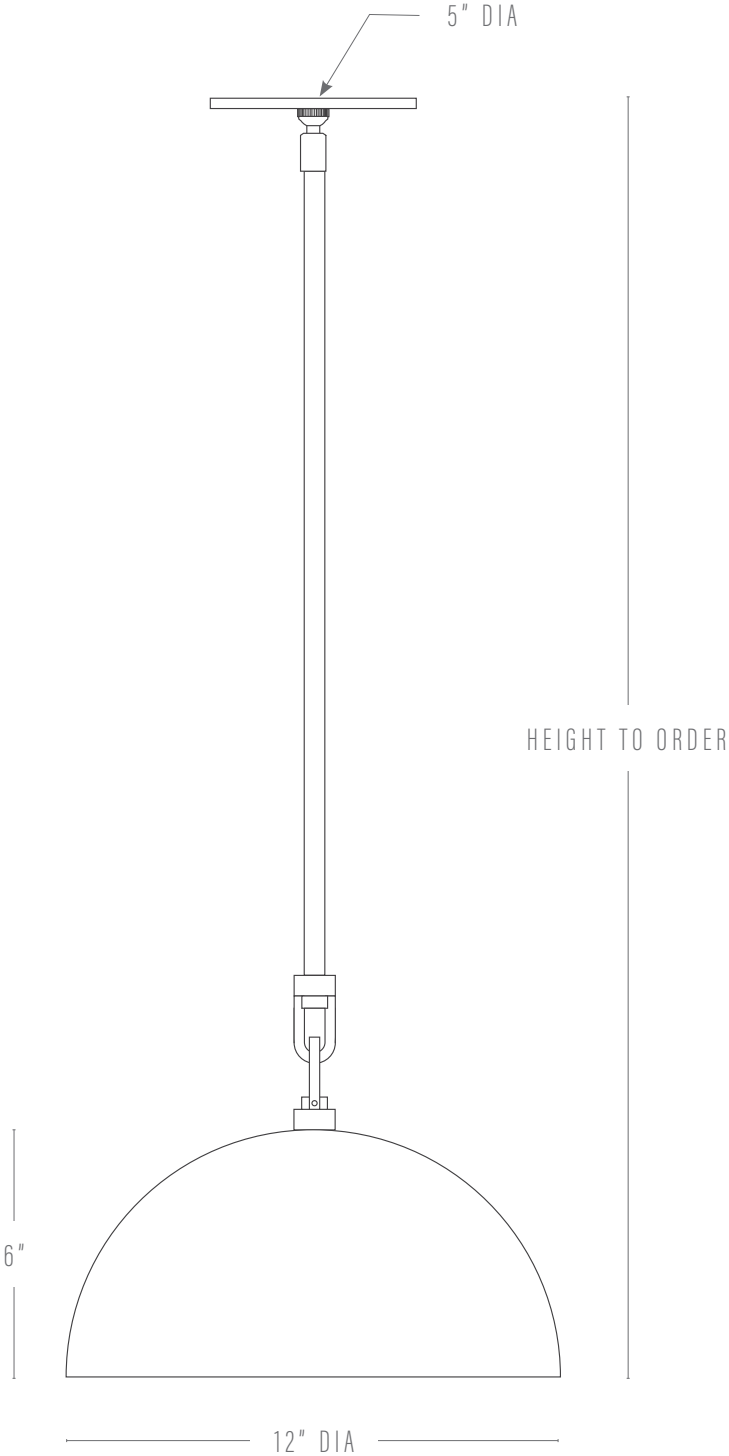

HOLLIS DOME PENDANT 12"

PROUDLY MADE TO ORDER
IN GEORGIA + NEW YORK

KATY SKELTON™

+1 347 930 9363 | info@katyskelton.com | katyskelton.com