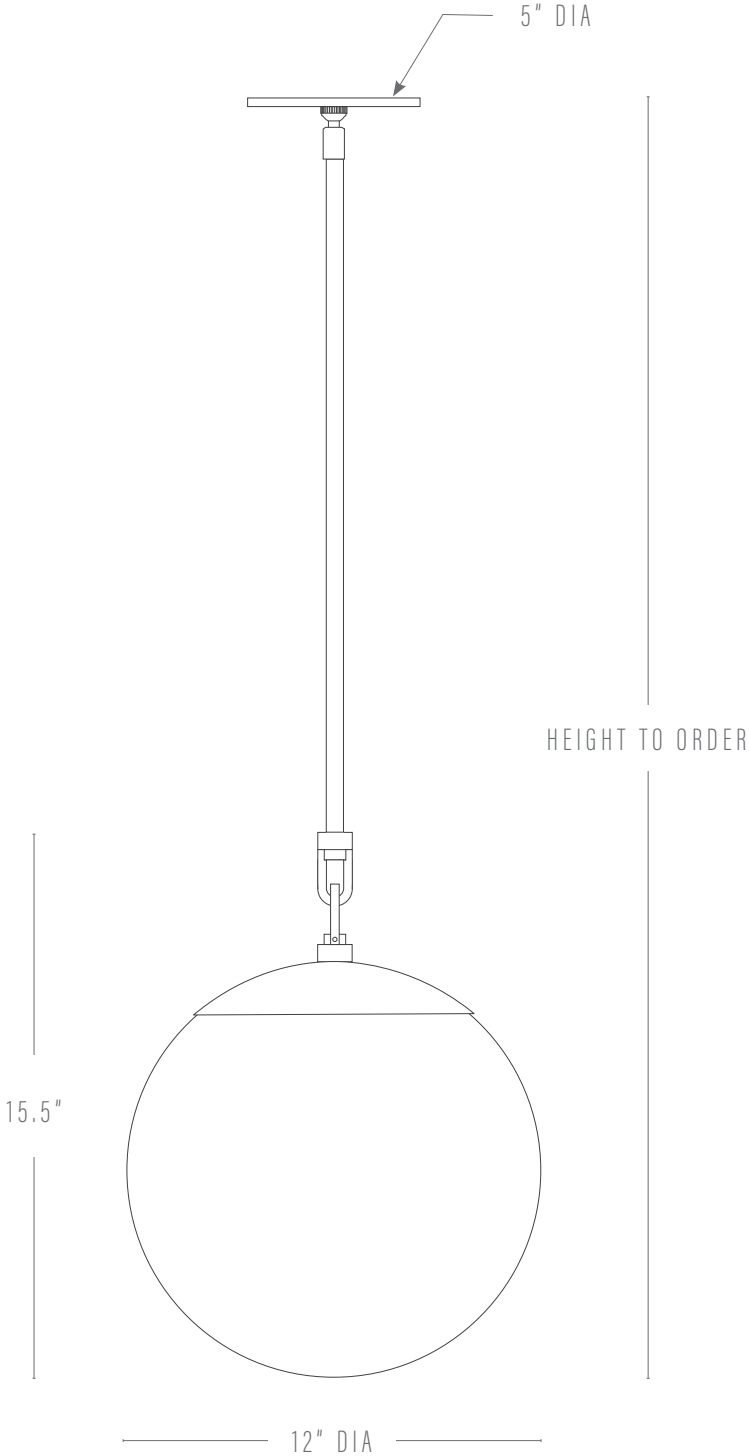

HOLLIS GLOBE PENDANT 12"

PROUDLY MADE TO
ORDER IN GEORGIA

KATY SKELTON™

+1 347 930 9363 | info@katyskelton.com | katyskelton.com