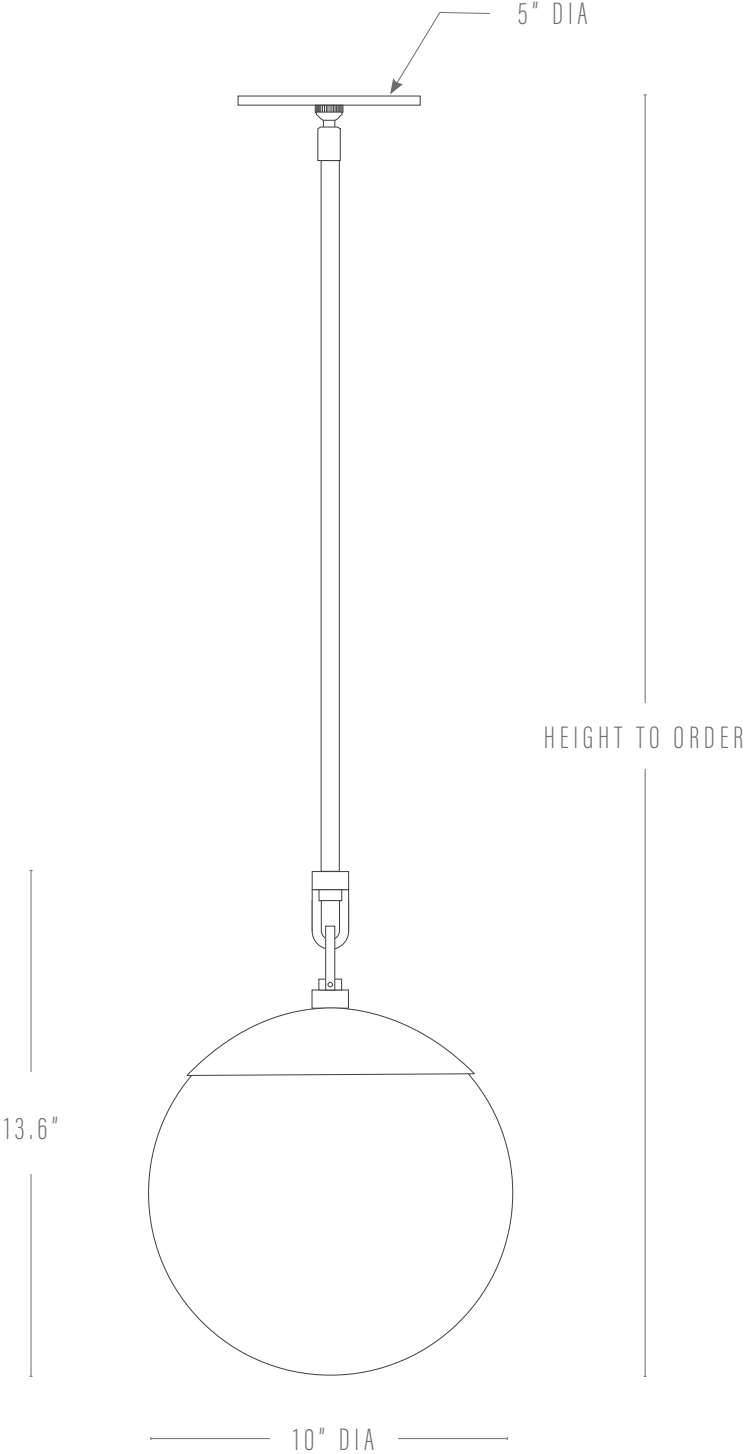

HOLLIS GLOBE PENDANT 10"

PROUDLY MADE TO
ORDER IN GEORGIA

KATY SKELTON™

+1 347 930 9363 | info@katyskelton.com | katyskelton.com