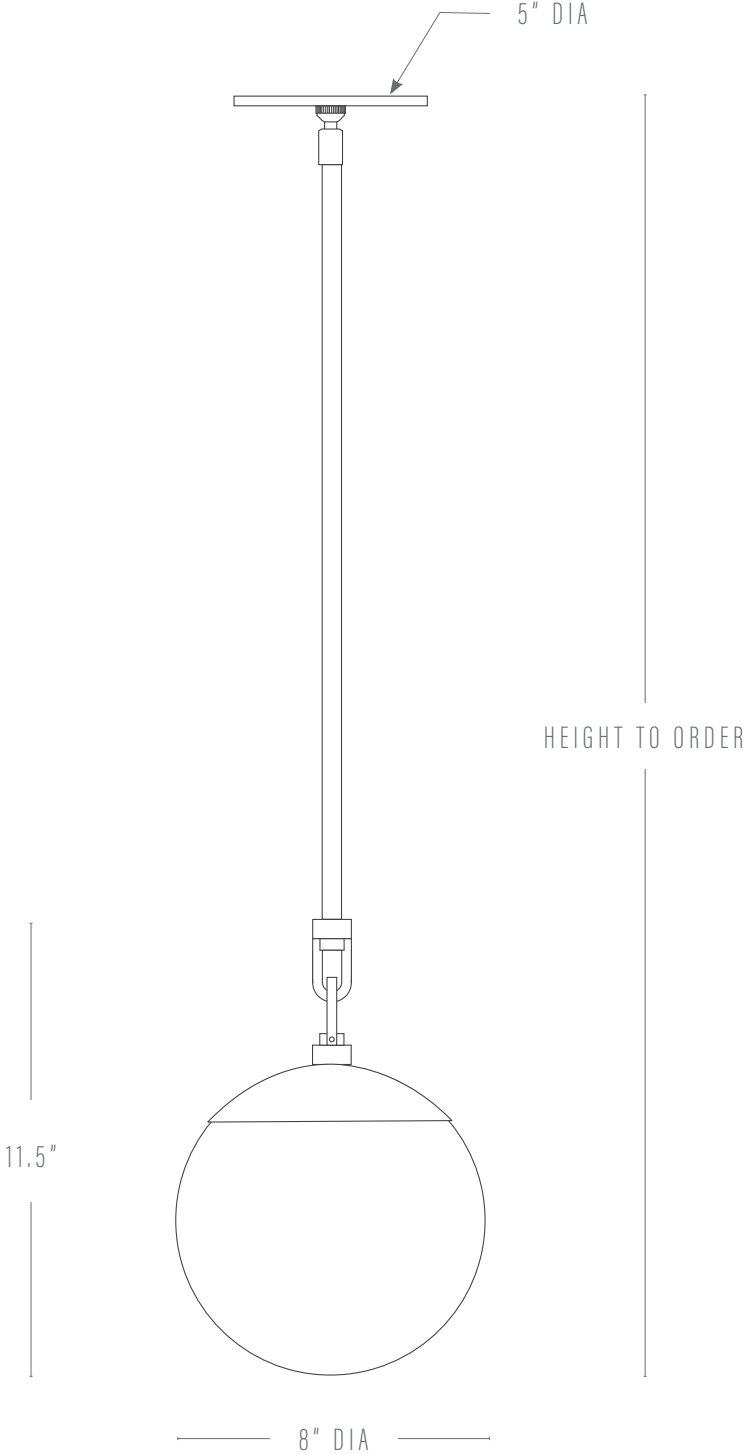

HOLLIS GLOBE PENDANT 8"

PROUDLY MADE TO
ORDER IN GEORGIA

KATY SKELTON™

+1 347 930 9363 | info@katyskelton.com | katyskelton.com