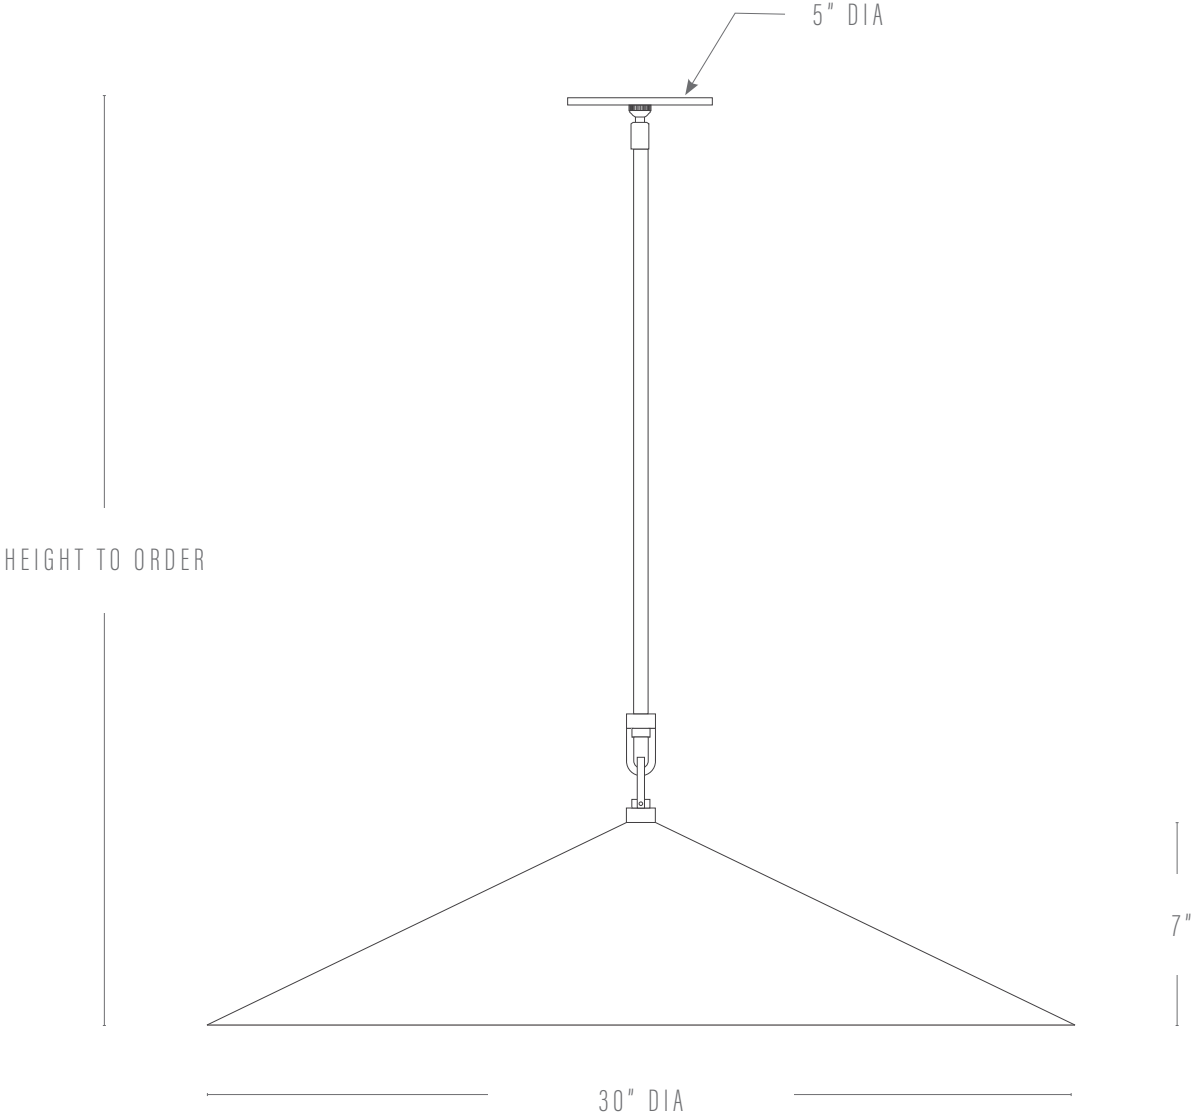

HOLLIS PENDANT

PROUDLY MADE TO ORDER IN GEORGIA + NEW YORK

KATY SKELTON™

+1 347 930 9363 | info@katyskelton.com | katyskelton.com