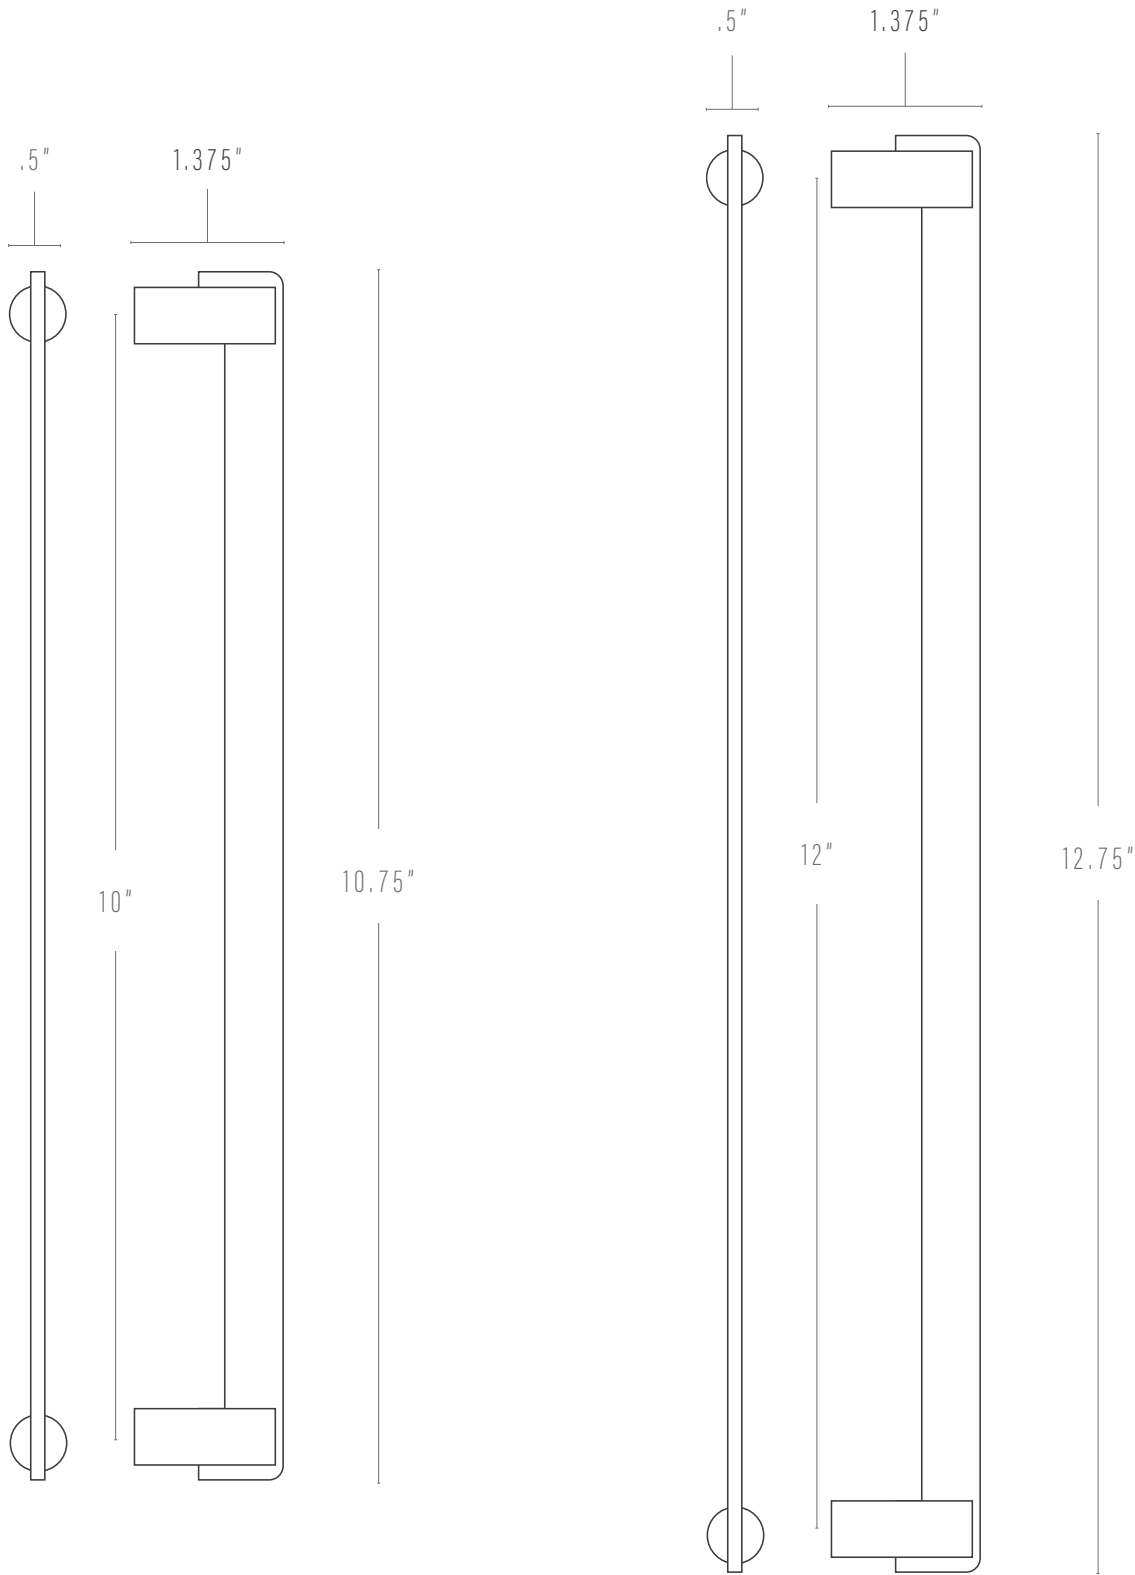

KLINE APPLIANCE PULL

PROUDLY MADE IN GEORGIA

KATY SKELTON™

+1 347 930 9363 | info@katyskelton.com | katyskelton.com