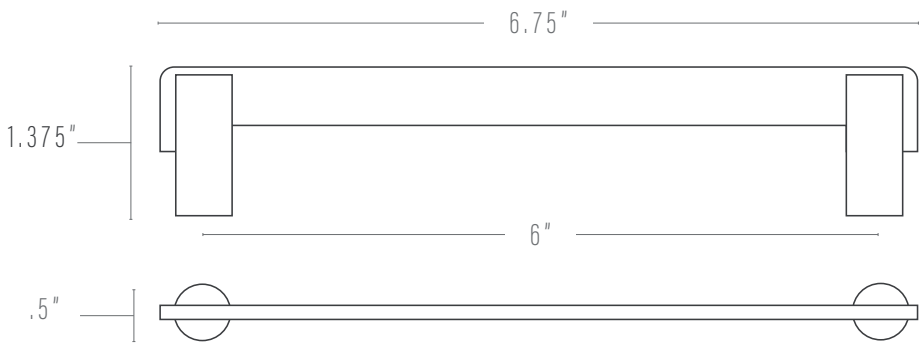

KLINE DRAWER PULL

PROUDLY MADE IN GEORGIA

KATY SKELTON™

+1 347 930 9363 | info@katyskelton.com | katyskelton.com