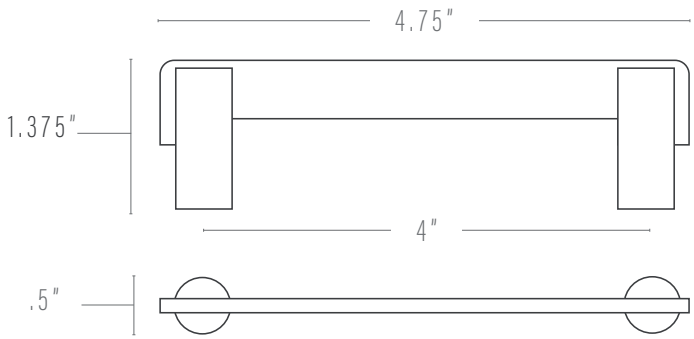

KLINE DRAWER PULL

PROUDLY MADE IN GEORGIA

KATY SKELTON™

+1 347 930 9363 | info@katyskelton.com | katyskelton.com