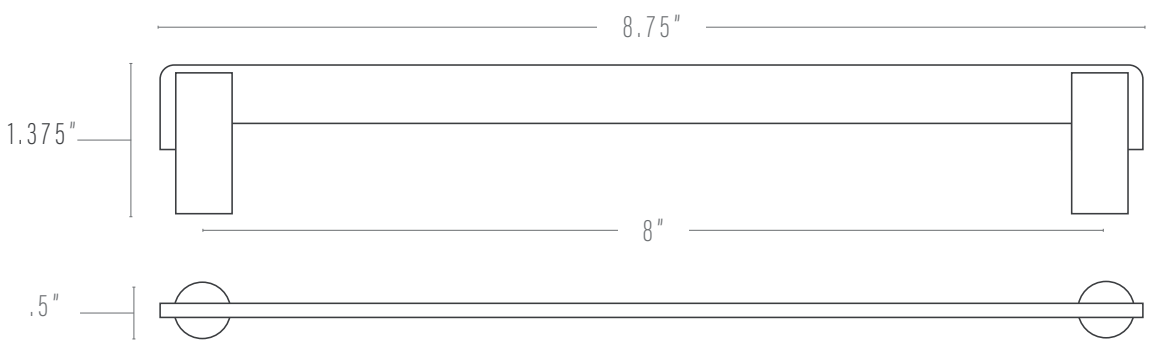

KLINE DRAWER PULL

PROUDLY MADE IN GEORGIA

KATY SKELTON™

+1 347 930 9363 | info@katyskelton.com | katyskelton.com