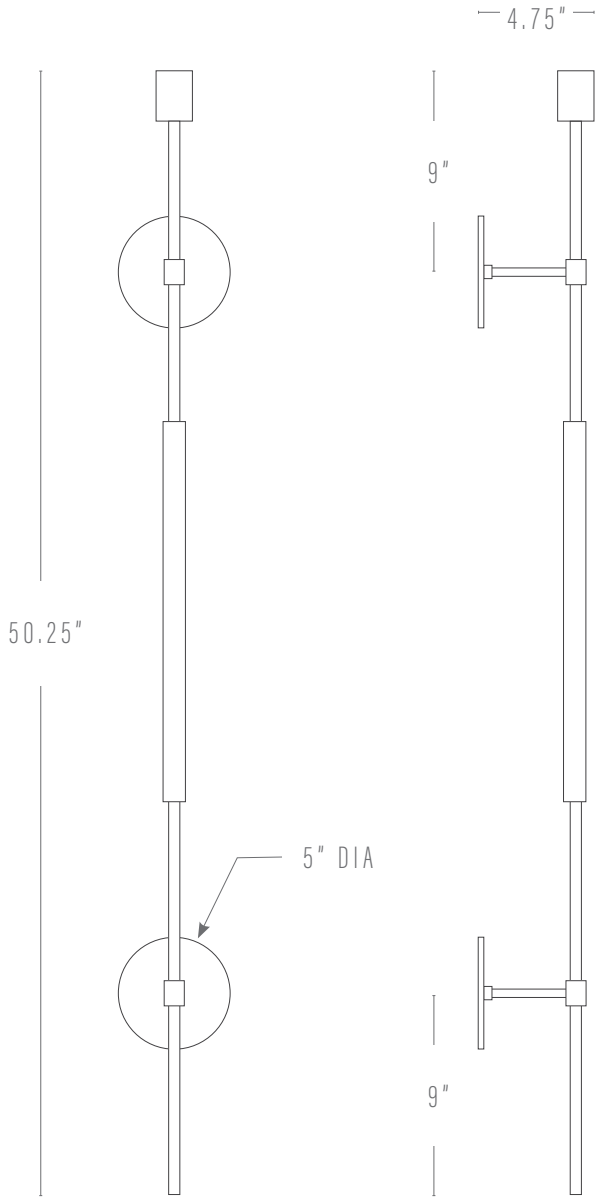

# LINEAR LIGHT WITH WOOD

PROUDLY MADE TO ORDER IN  
MARYLAND + GEORGIA

Pictured: 38.25", Natural Brass, Ash Natural

## DIMENSIONS

Fixture: 5"w x 4.75"d x 26.25"h  
5"w x 4.75"d x 38.25"h  
5"w x 4.75"d x 50.25"h

Backplate: 5"dia x .25"d

# LINEAR LIGHT WITH WOOD

PROUDLY MADE TO ORDER  
IN MARYLAND + GEORGIA

\*THIS FIXTURE WILL BE WIRED FOR A  
JUNCTION BOX THROUGH THE TOP BACKPLATE.

KATY SKELTON™

+1 347 930 9363 | info@katyskelton.com | katyskelton.com