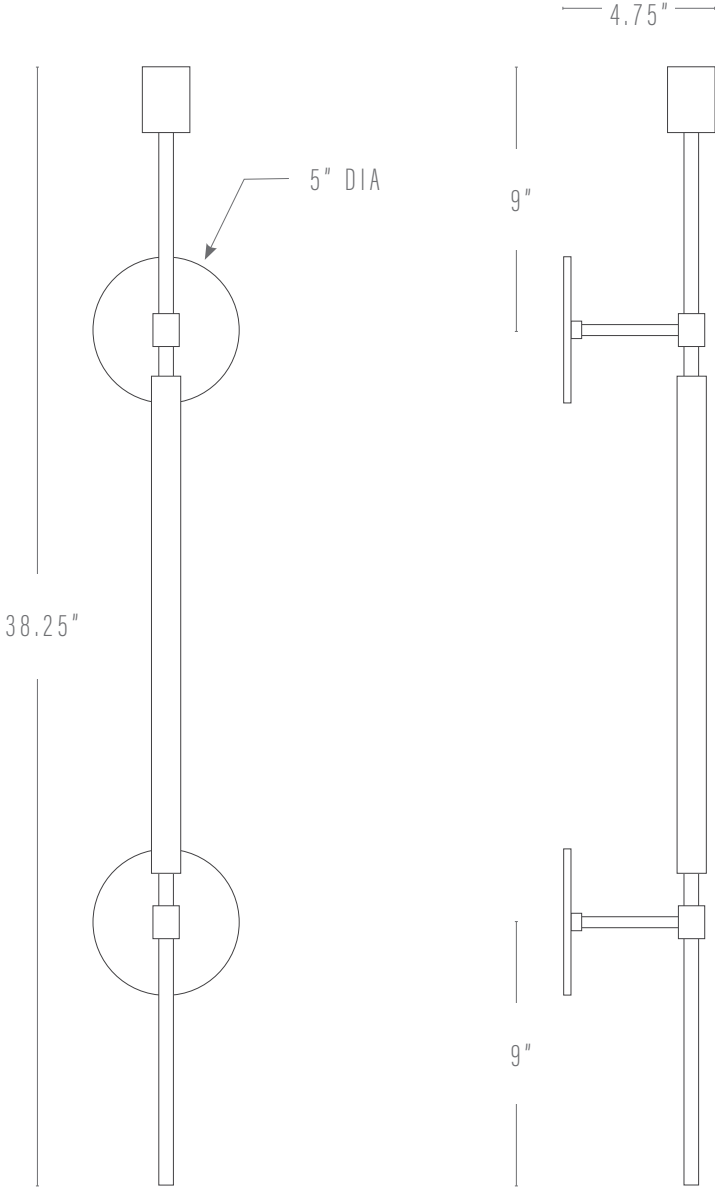

LINEAR LIGHT WITH WOOD

PROUDLY MADE TO ORDER
IN MARYLAND + GEORGIA

*THIS FIXTURE WILL BE WIRED FOR A
JUNCTION BOX THROUGH THE TOP BACKPLATE.

KATY SKELTON™

+1 347 930 9363 | info@katyskelton.com | katyskelton.com