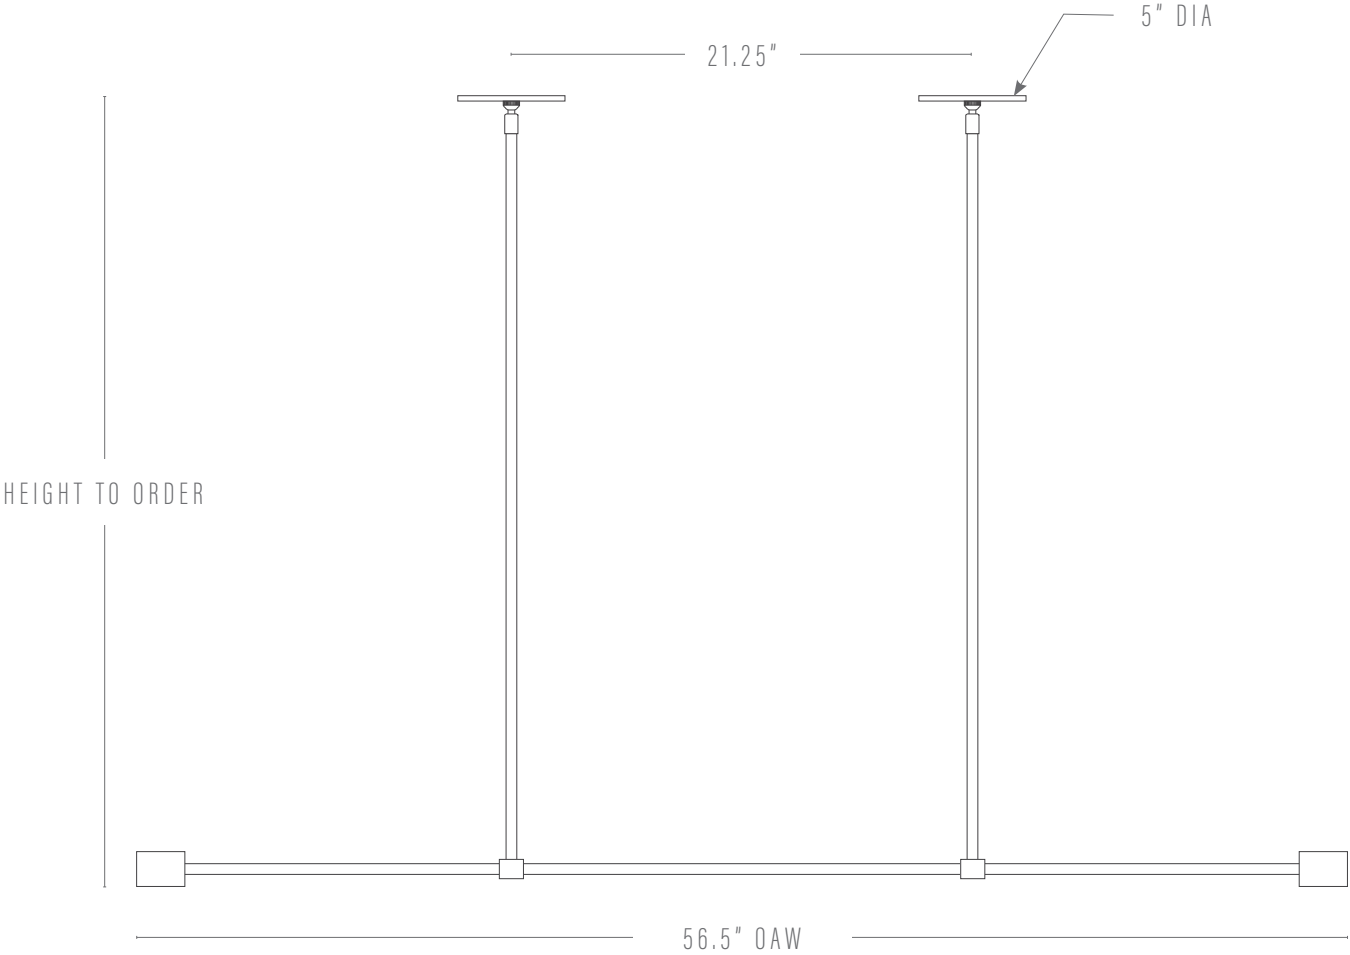

LINEAR PENDANT WIDE

PROUDLY MADE TO ORDER IN GEORGIA

KATY SKELTON™

+1 347 930 9363 | info@katyskelton.com | katyskelton.com