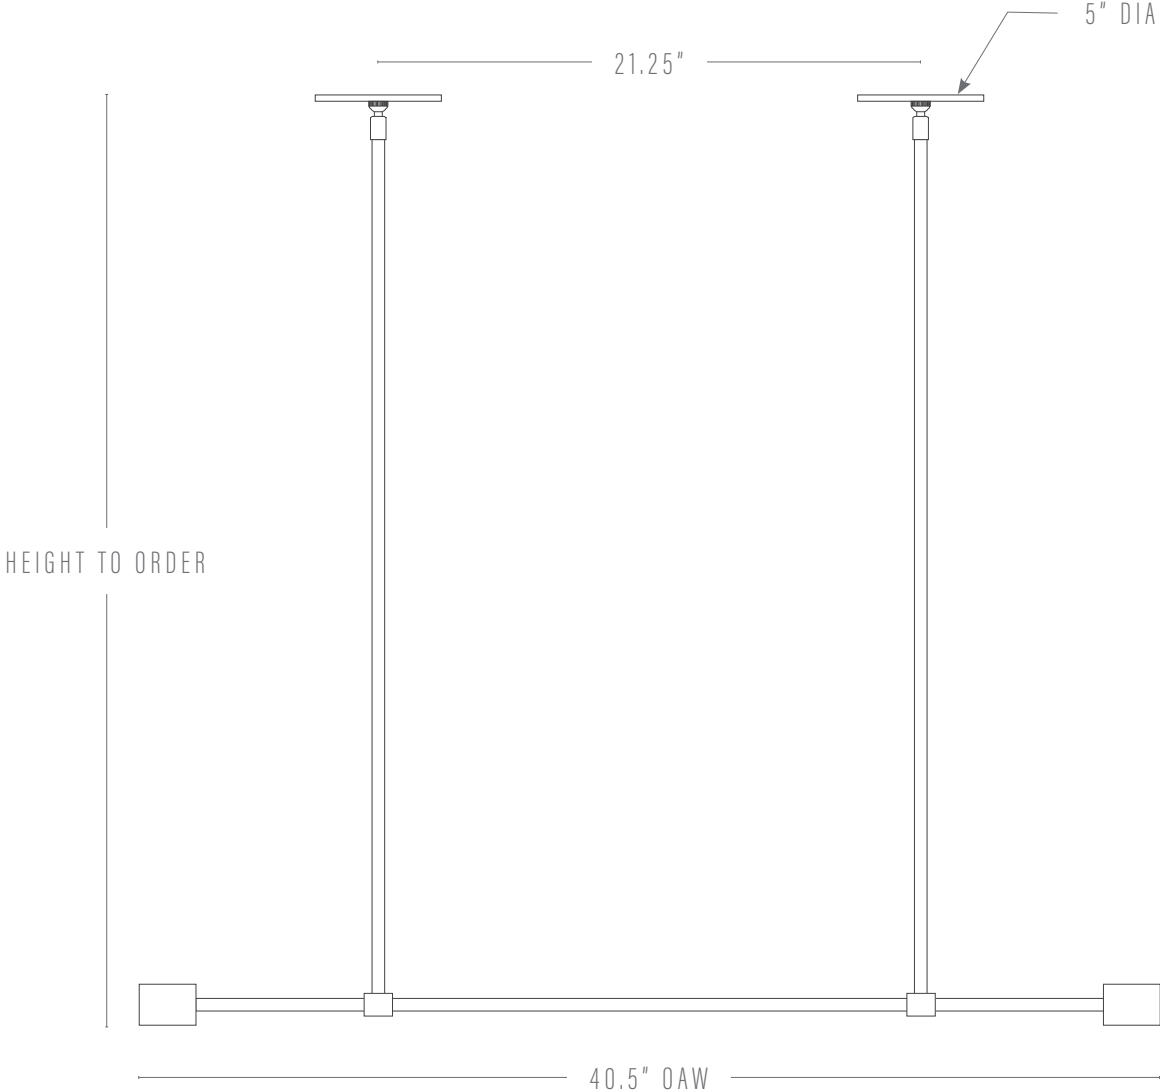

LINEAR PENDANT

PROUDLY MADE TO ORDER IN GEORGIA

KATY SKELTON™

+1 347 930 9363 | info@katyskelton.com | katyskelton.com