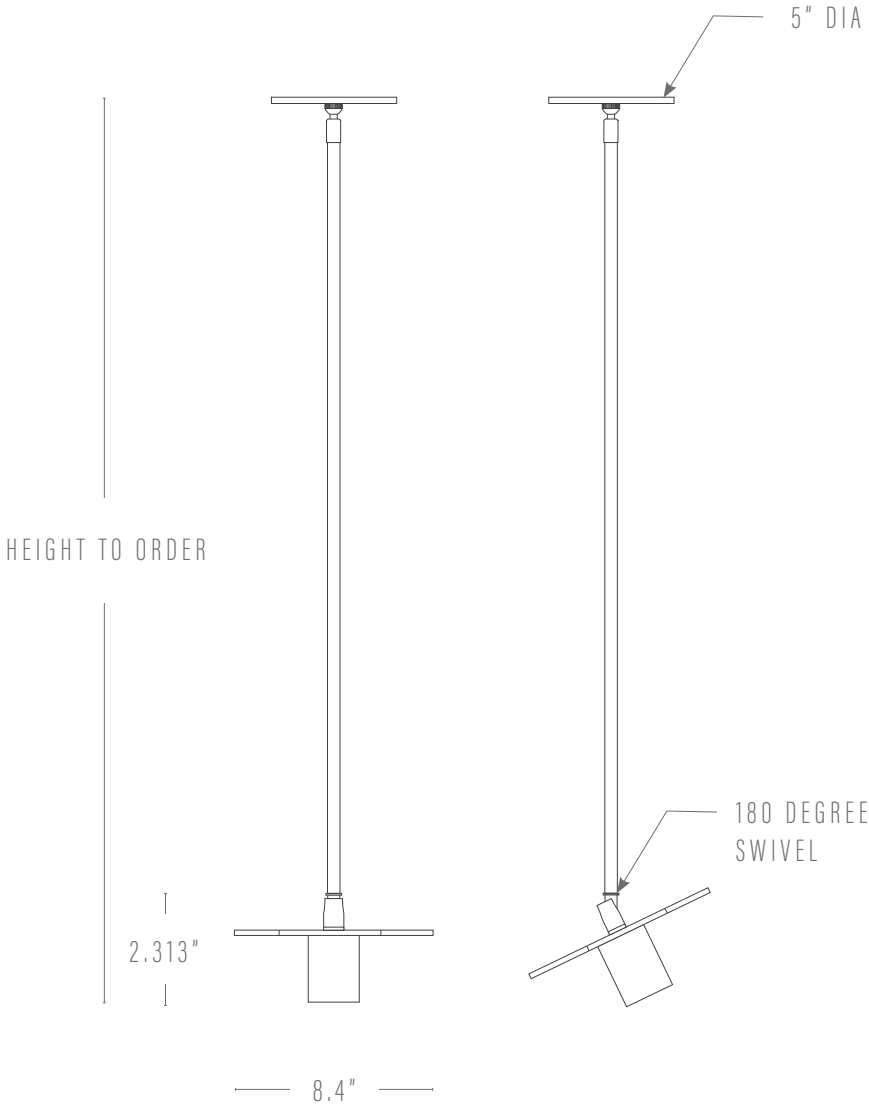

LONE STAR PENDANT

PROUDLY MADE TO ORDER IN GEORGIA

KATY SKELTON™

+1 347 930 9363 | info@katyskelton.com | katyskelton.com