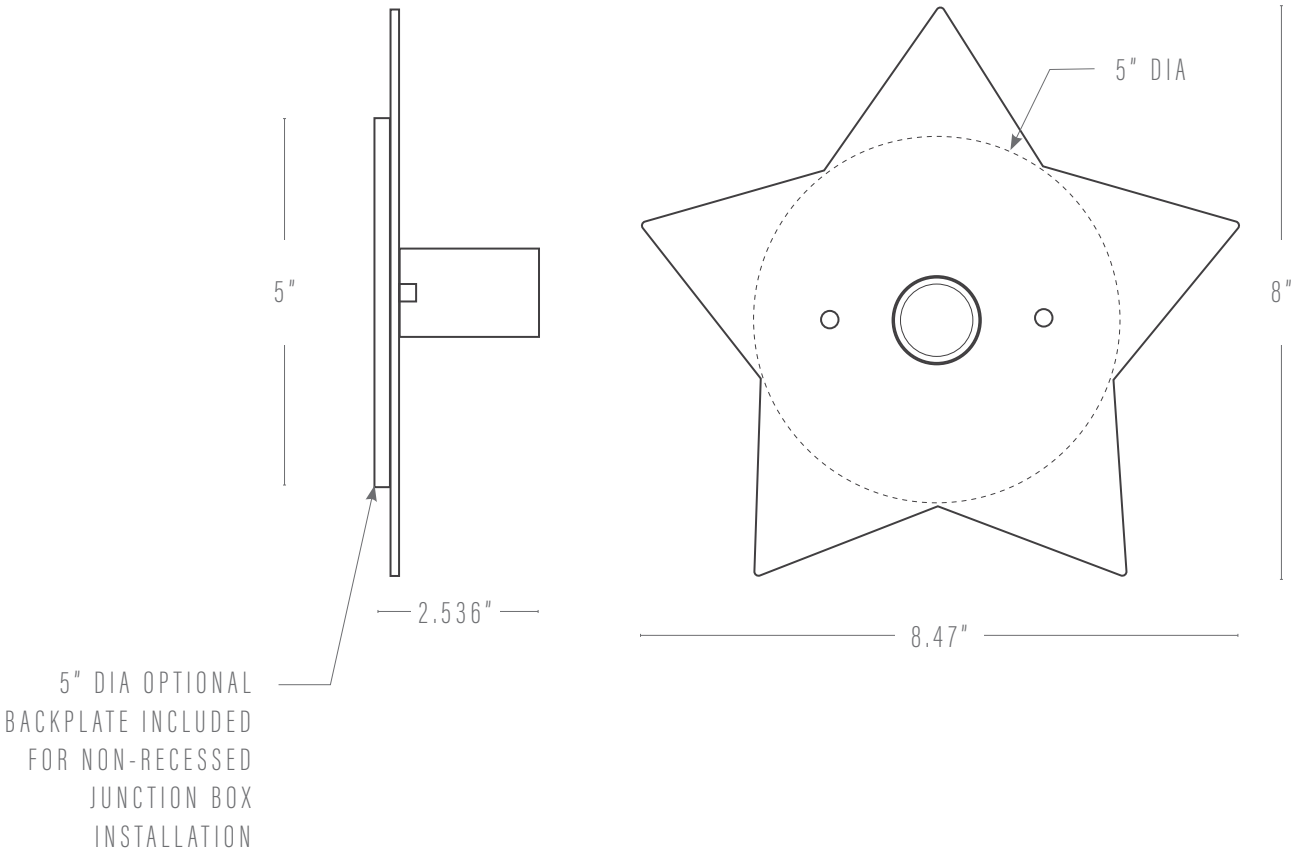

LONE STAR SCONCE

PROUDLY MADE TO ORDER IN GEORGIA

KATY SKELTON™

+1 347 930 9363 | info@katyskelton.com | katyskelton.com