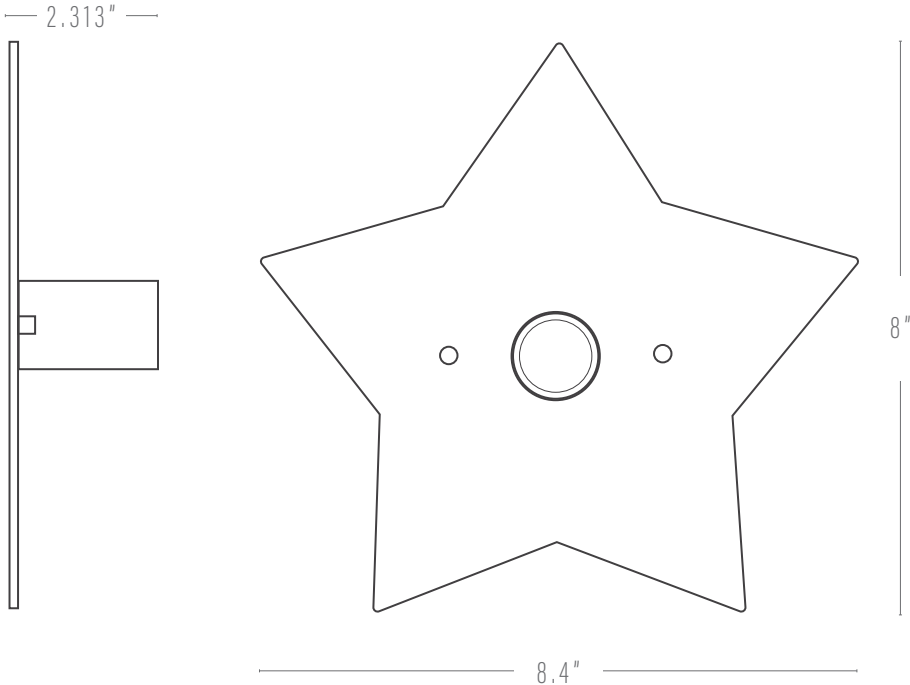

LONE STAR SCONCE

PROUDLY MADE TO ORDER IN GEORGIA

KATY SKELTON™

+1 347 930 9363 | info@katyskelton.com | katyskelton.com