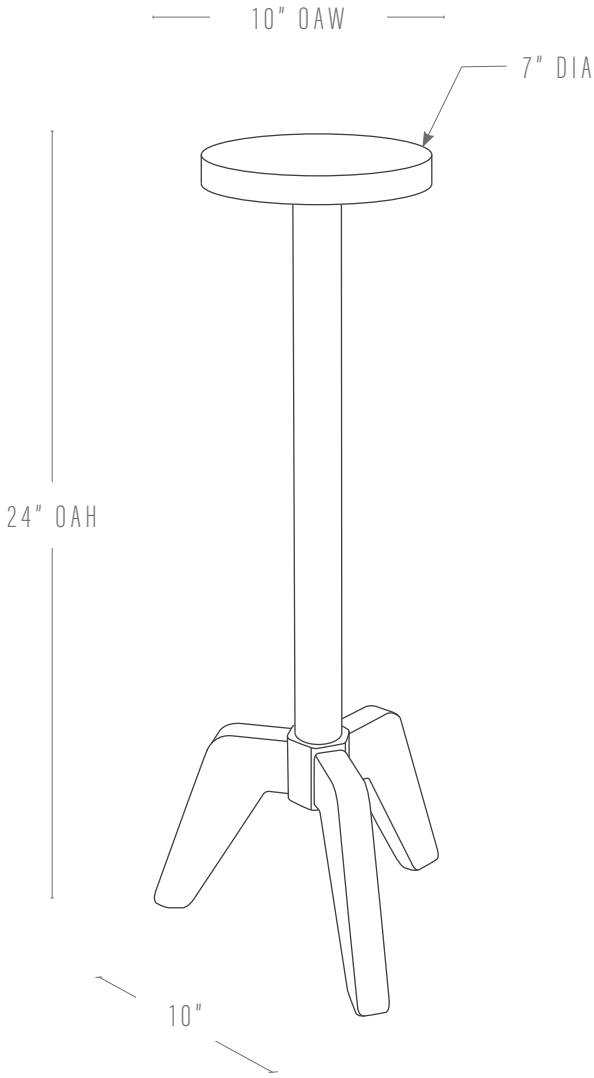

ONE DRINK TABLE

PROUDLY MADE TO ORDER IN MARYLAND

KATY SKELTON™

+1 347 930 9363 | info@katyskelton.com | katyskelton.com