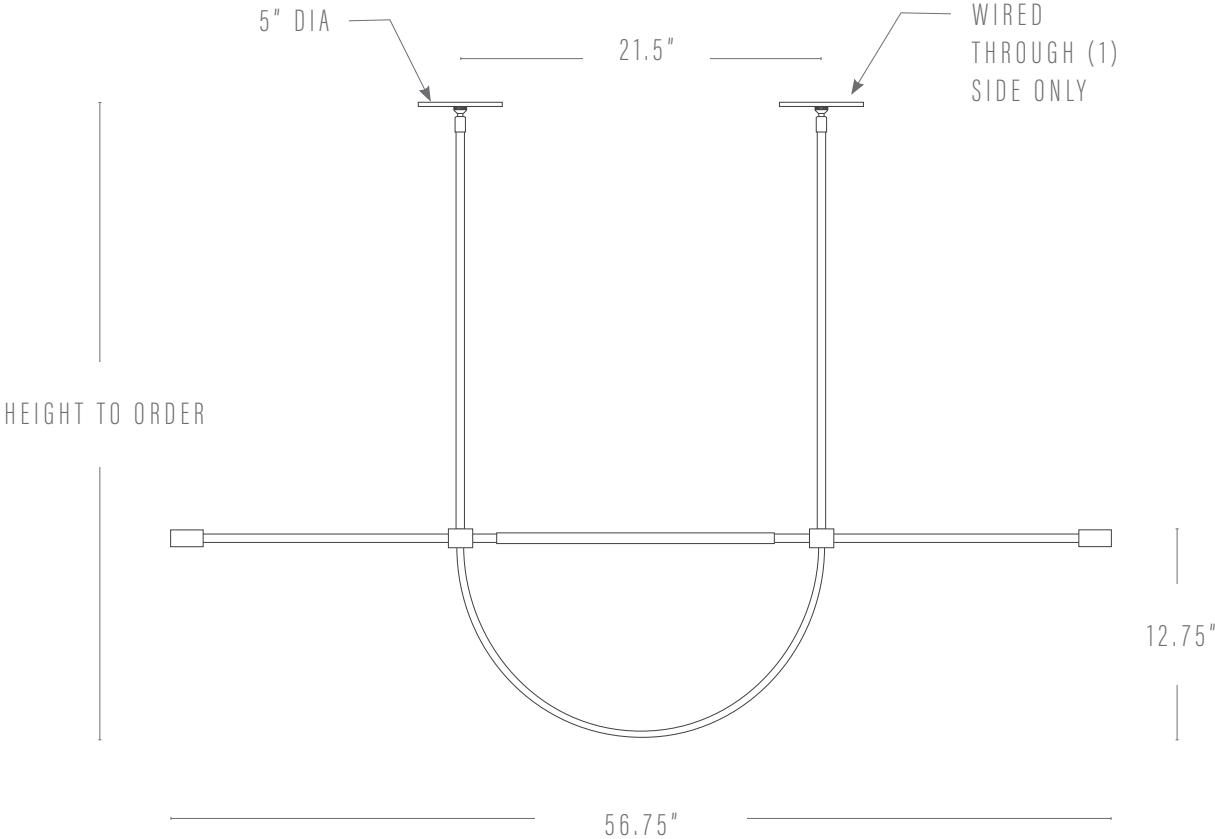

PERCH LIGHT WIDE

PROUDLY MADE TO ORDER IN GEORGIA

KATY SKELTON™

+1 347 930 9363 | info@katyskelton.com | katyskelton.com