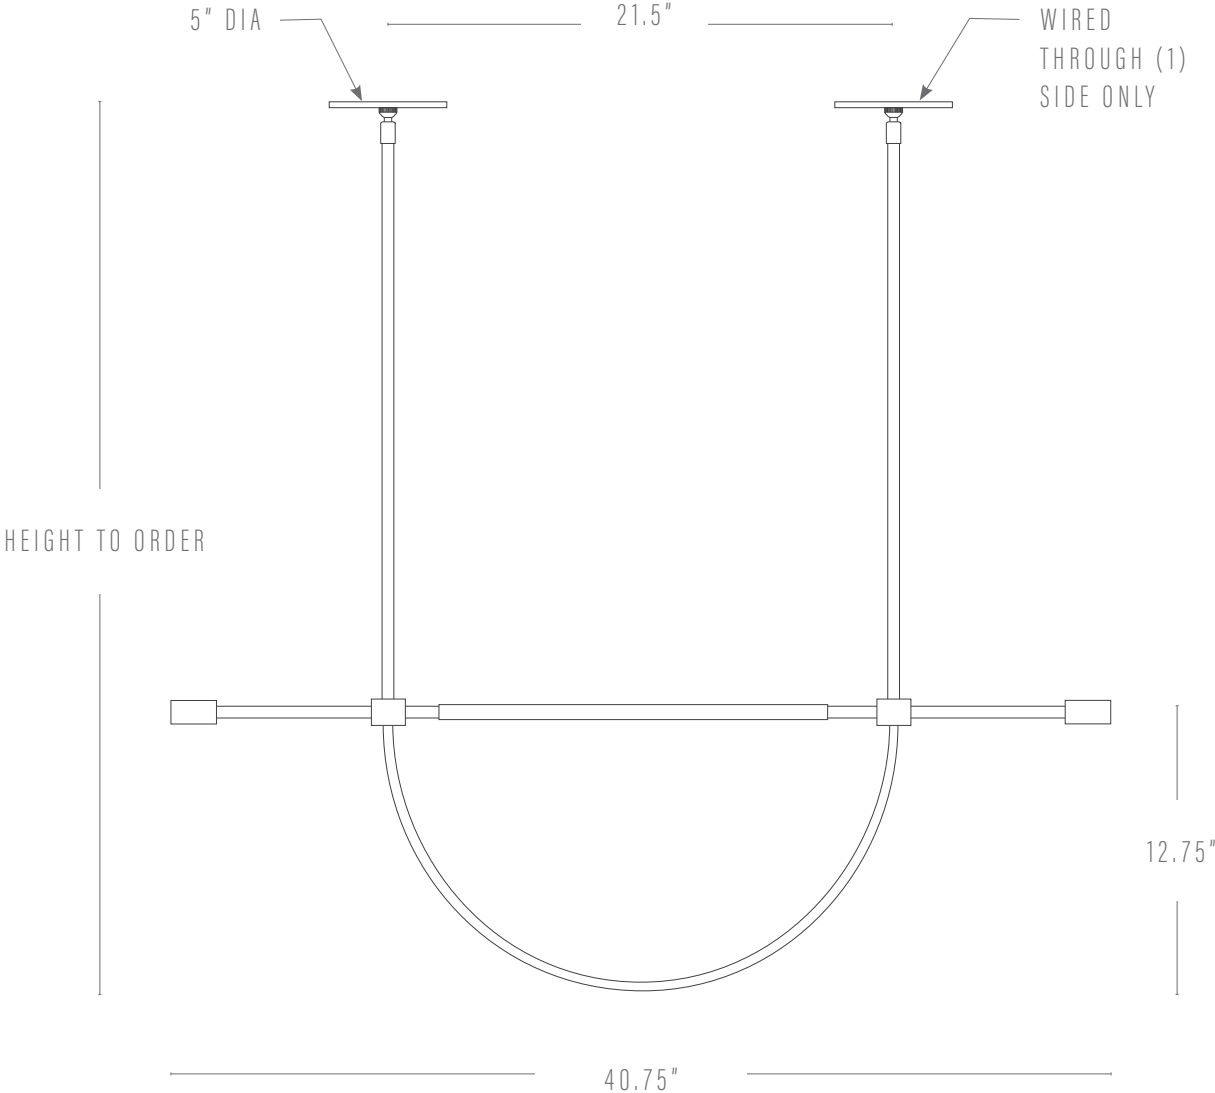

PERCH LIGHT

PROUDLY MADE TO ORDER IN GEORGIA

KATY SKELTON™

+1 347 930 9363 | info@katyskelton.com | katyskelton.com