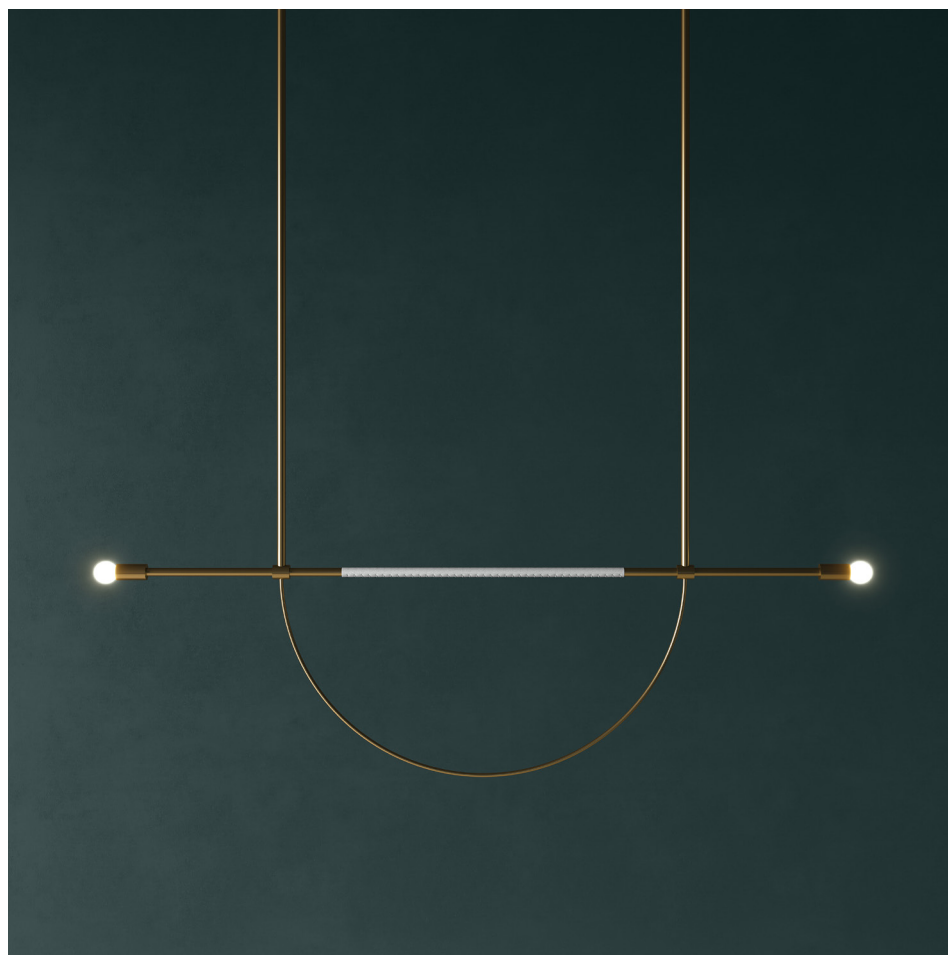

PERCH LIGHT

PROUDLY MADE TO ORDER IN GEORGIA

Pictured: Natural Brass, White Leather

DIMENSIONS

Pendant:	40.75"w x 12.75"h 56.75"w x 12.75"h
Canopy:	(2) 5"dia x .25"h
Height:	Cut to order up to 72"; minimum height 18"

FINISHES

Body:	Aged Brass Blackened Brass Natural Brass
Leather:	Black Caramel White

CUSTOMIZATIONS

Dimensions may be customized upon request.

LAMPING

E12 socket, max wattage = 60w

(2) G16/4 watt LED (22w equivalent)/2000k-2800k/
dimnable bulb included